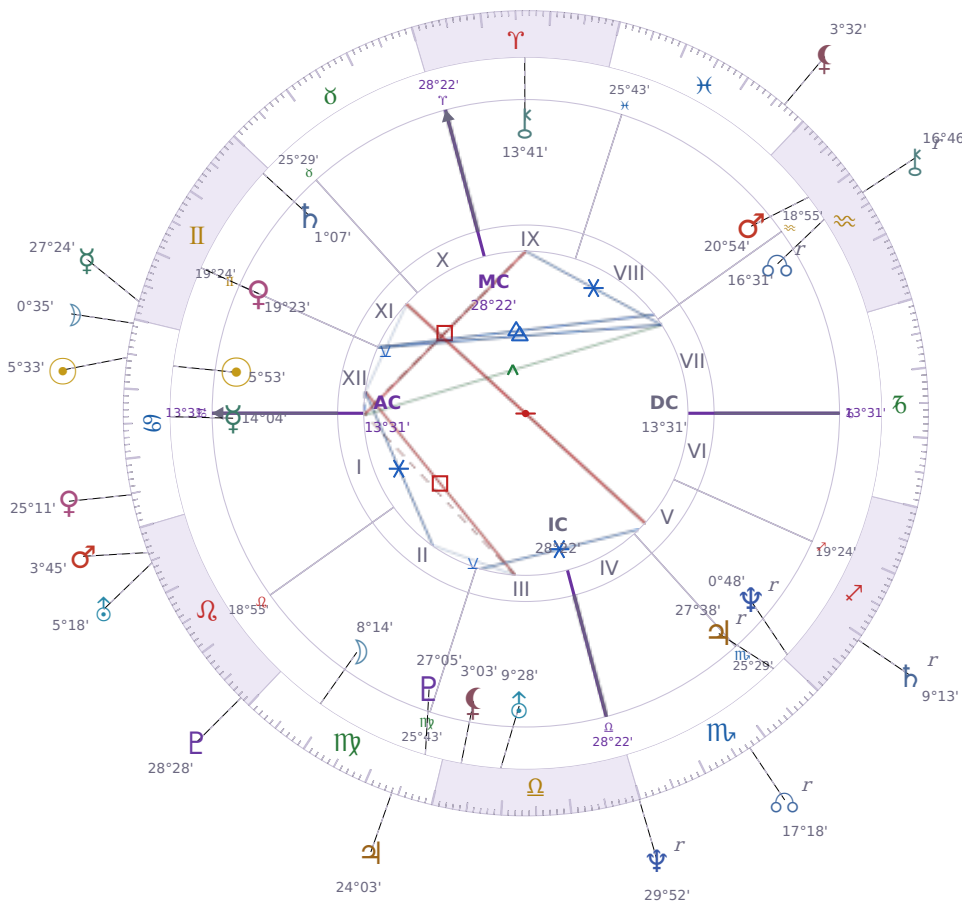

## SOLAR RETURN

### Elon Reeve Musk

Businessman, entrepreneur, and political figure (born 1971)

♋ Cancer June 28, 1971 07:30 Pretoria

**27 June 1957 · 08:31 (06:31 UTC) · Pretoria**

Solar ASC ♋ Cancer · MC ♉ Taurus

#### NATAL PLANETS

☉ Sun	in	♋ Cancer	5°53'
☾ Moon	in	♍ Virgo	8°14'
☿ Mercury	in	♋ Cancer	14°04'
♀ Venus	in	♊ Gemini	19°23'
♂ Mars	in	♒ Aquarius	20°54'
♃ Jupiter	in	♏ Scorpio	27°38'
♄ Saturn	in	♊ Gemini	1°07'