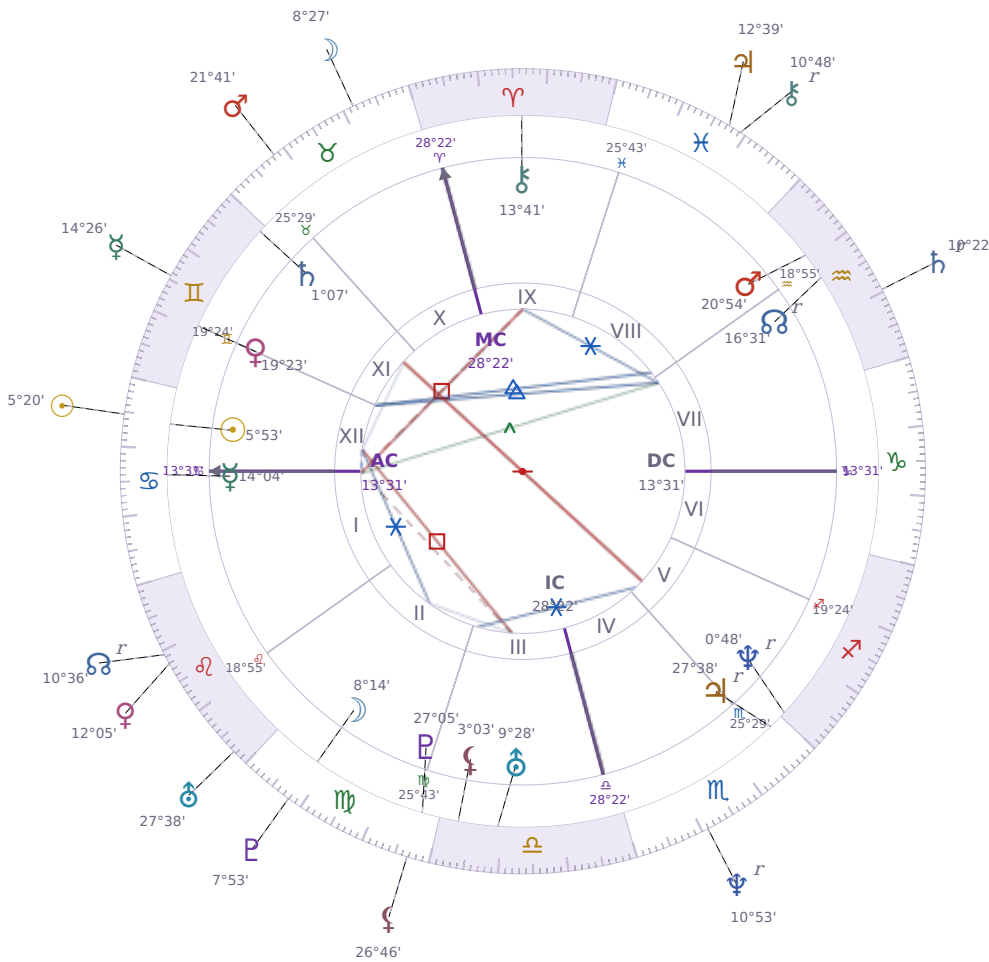

SOLAR RETURN

Elon Reeve Musk

Businessman, entrepreneur, and political figure (born 1971)

♋ Cancer June 28, 1971 07:30 Pretoria

27 June 1962 · 13:37 (11:37 UTC) · Pretoria

Solar ASC ♏ Scorpio · MC ♋ Cancer

NATAL PLANETS

☉ Sun	in	♋ Cancer	5°53'
☾ Moon	in	♍ Virgo	8°14'
☿ Mercury	in	♋ Cancer	14°04'
♀ Venus	in	♊ Gemini	19°23'
♂ Mars	in	♒ Aquarius	20°54'
♃ Jupiter	in	♏ Scorpio	27°38'
♄ Saturn	in	♊ Gemini	1°07'

SOLAR RETURN PLANETS

☉ Sun	in	♋ Cancer	5°20'
☾ Moon	in	♉ Taurus	8°27'
☿ Mercury	in	♊ Gemini	14°26'
♀ Venus	in	♌ Leo	12°05'
♂ Mars	in	♉ Taurus	21°41'
♃ Jupiter	in	♏ Pisces	12°39'
♄ Saturn	in	♒ Aquarius	10°22' Rx

♅ Uranus	in	♎	Libra	9°28'	♅ Uranus	in	♌	Leo	27°38'
♆ Neptune	in	♐	Sagittarius	0°48'	♆ Neptune	in	♏	Scorpio	Rx 10°53'
♇ Pluto	in	♍	Virgo	27°05'	♇ Pluto	in	♍	Virgo	7°54'
♁ Chiron	in	♈	Aries	13°41'	♁ Chiron	in	♓	Pisces	Rx 10°48'
♊ North Node	in	♒	Aquarius	16°31'	♊ NNode	in	♌	Leo	Rx 10°36'
♋ Lilith	in	♎	Libra	3°03'	♋ Lilith	in	♍	Virgo	26°46'