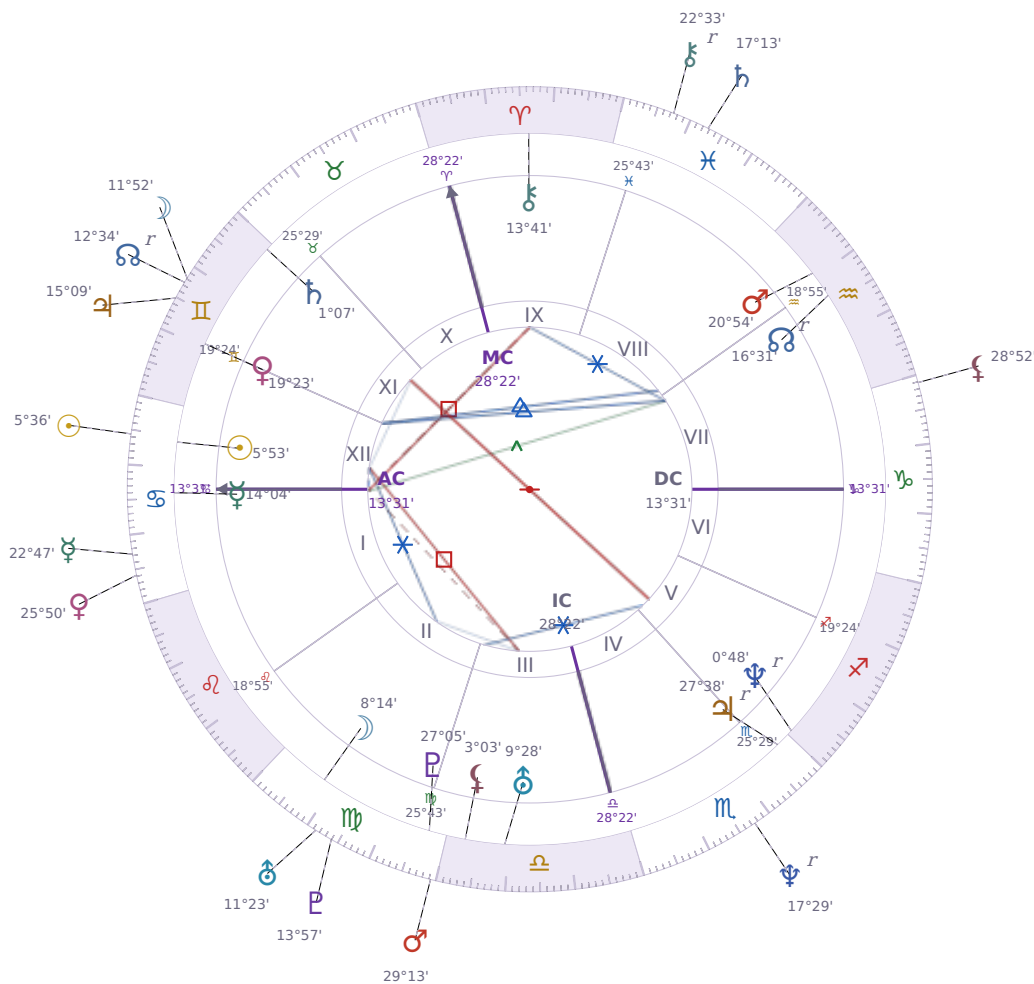

SOLAR RETURN

Elon Reeve Musk

Businessman, entrepreneur, and political figure (born 1971)

♋ Cancer June 28, 1971 07:30 Pretoria

27 June 1965 · 07:06 (05:06 UTC) · Pretoria

Solar ASC ♋ Cancer · MC ♈ Aries

NATAL PLANETS

☉ Sun	in	♋ Cancer	5°53'
☾ Moon	in	♍ Virgo	8°14'
☿ Mercury	in	♋ Cancer	14°04'
♀ Venus	in	♊ Gemini	19°23'
♂ Mars	in	♒ Aquarius	20°54'
♃ Jupiter	in	♏ Scorpio	27°38'
♄ Saturn	in	♊ Gemini	1°07'

SOLAR RETURN PLANETS

☉ Sun	in	♋ Cancer	5°36'
☾ Moon	in	♊ Gemini	11°52'
☿ Mercury	in	♋ Cancer	22°47'
♀ Venus	in	♋ Cancer	25°50'
♂ Mars	in	♍ Virgo	29°13'
♃ Jupiter	in	♊ Gemini	15°09'
♄ Saturn	in	♏ Pisces	17°13'

♅ Uranus	in	♎	Libra	9°28'	♅ Uranus	in	♍	Virgo	11°23'
♆ Neptune	in	♐	Sagittarius	0°48'	♆ Neptune	in	♏	Scorpio	Rx 17°29'
♇ Pluto	in	♍	Virgo	27°05'	♇ Pluto	in	♍	Virgo	13°57'
♄ Chiron	in	♈	Aries	13°41'	♄ Chiron	in	♓	Pisces	Rx 22°33'
♁ North Node	in	♈	Aquarius	16°31'	♁ NNode	in	♊	Gemini	Rx 12°34'
♁ Lilith	in	♎	Libra	3°03'	♁ Lilith	in	♑	Capricorn	28°52'

SOLAR ANALYSIS

Solar ASC ♋ Cancer → natal H12 — Inner Life & Solitude

This is a year of **inner work, retreat, and significant invisible processes**. What happens beneath the surface — in dreams, in private, in the quiet hours — carries more weight than external events. Old patterns, unresolved matters, and hidden fears may surface to be addressed. This is not primarily a year of outer achievement, but of **clearing what has accumulated** so that the next cycle can begin on genuinely clean ground.