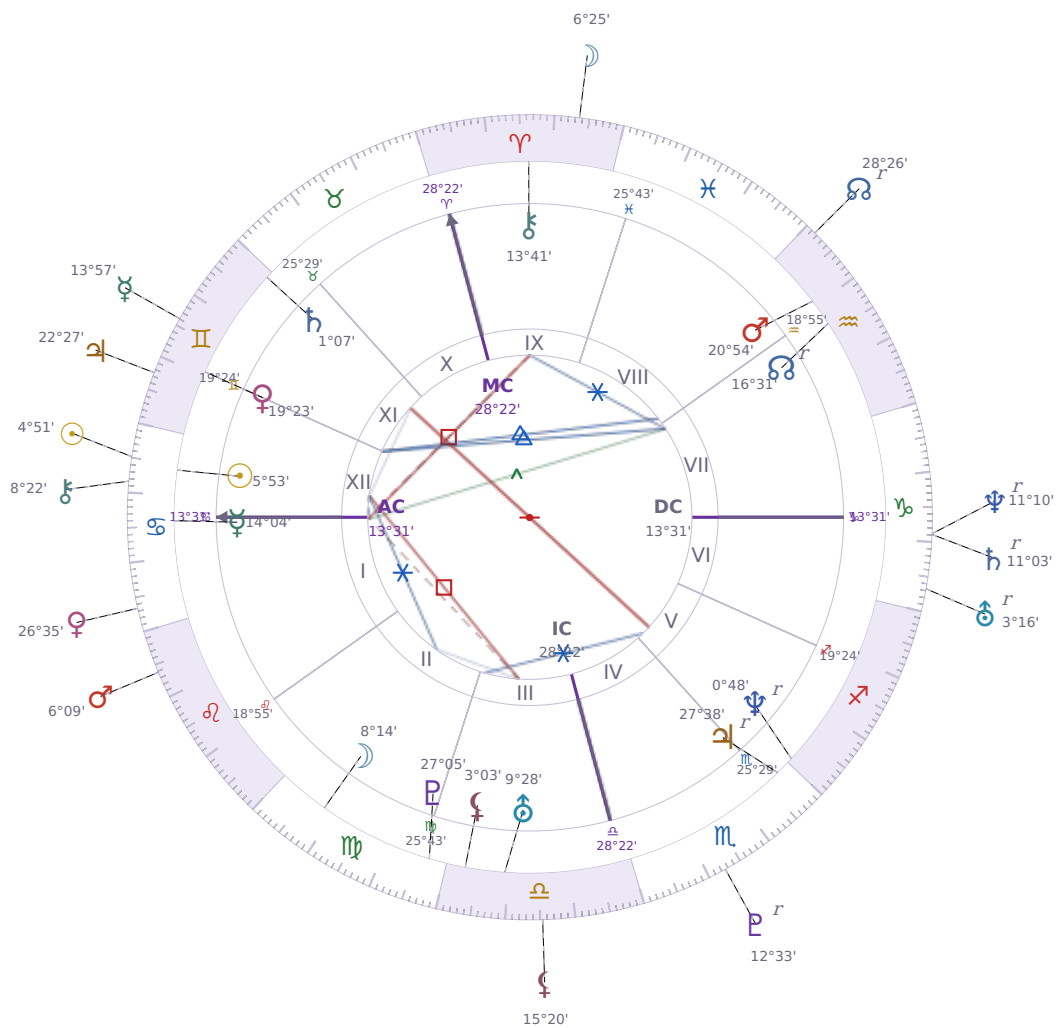

SOLAR RETURN

Elon Reeve Musk

Businessman, entrepreneur, and political figure (born 1971)

♋ Cancer June 28, 1971 07:30 Pretoria

27 June 1989 · 01:06 (23:06 UTC) · Pretoria

Solar ASC ♈ Aries · MC ♐ Capricorn

NATAL PLANETS

☉ Sun	in	♋	Cancer	5°53'
☾ Moon	in	♍	Virgo	8°14'
☿ Mercury	in	♋	Cancer	14°04'
♀ Venus	in	♊	Gemini	19°23'
♂ Mars	in	♒	Aquarius	20°54'
♃ Jupiter	in	♏	Scorpio	27°38'
♄ Saturn	in	♊	Gemini	1°07'

SOLAR RETURN PLANETS

☉ Sun	in	♋	Cancer	4°51'
☾ Moon	in	♈	Aries	6°25'
☿ Mercury	in	♊	Gemini	13°57'
♀ Venus	in	♋	Cancer	26°35'
♂ Mars	in	♌	Leo	6°09'
♃ Jupiter	in	♊	Gemini	22°27'
♄ Saturn	in	♐	Capricorn	Rx 11°03'