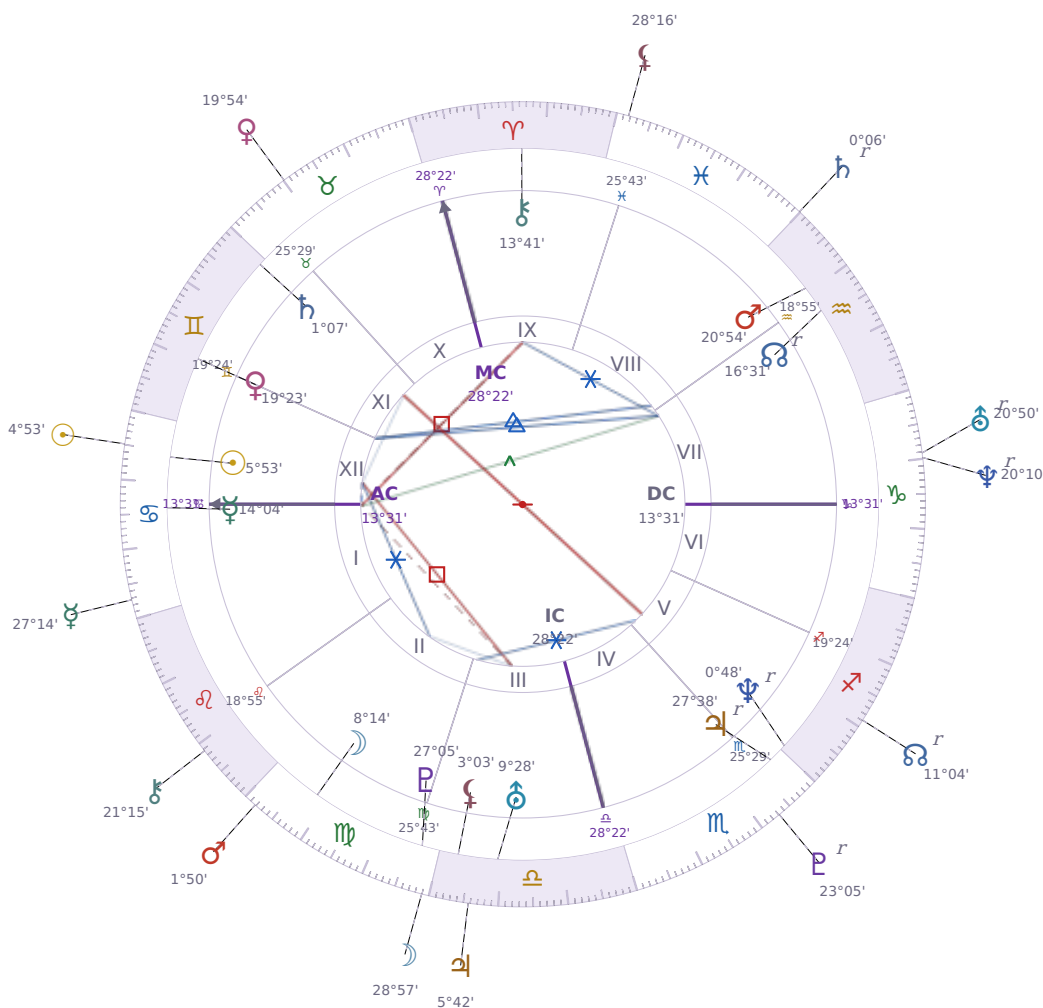

SOLAR RETURN

Elon Reeve Musk

Businessman, entrepreneur, and political figure (born 1971)

♋ Cancer June 28, 1971 07:30 Pretoria

27 June 1993 · 00:10 (22:10 UTC) · Pretoria

Solar ASC ♈ Aries · MC ♐ Capricorn

NATAL PLANETS

☉ Sun	in	♋	Cancer	5°53'
☾ Moon	in	♍	Virgo	8°14'
☿ Mercury	in	♋	Cancer	14°04'
♀ Venus	in	♊	Gemini	19°23'
♂ Mars	in	♏	Aquarius	20°54'
♃ Jupiter	in	♏	Scorpio	27°38'
♄ Saturn	in	♊	Gemini	1°07'

SOLAR RETURN PLANETS

☉ Sun	in	♋	Cancer	4°53'
☾ Moon	in	♍	Virgo	28°57'
☿ Mercury	in	♋	Cancer	27°14'
♀ Venus	in	♉	Taurus	19°54'
♂ Mars	in	♍	Virgo	1°50'
♃ Jupiter	in	♎	Libra	5°42'
♄ Saturn	in	♏	Pisces	Rx 0°06'