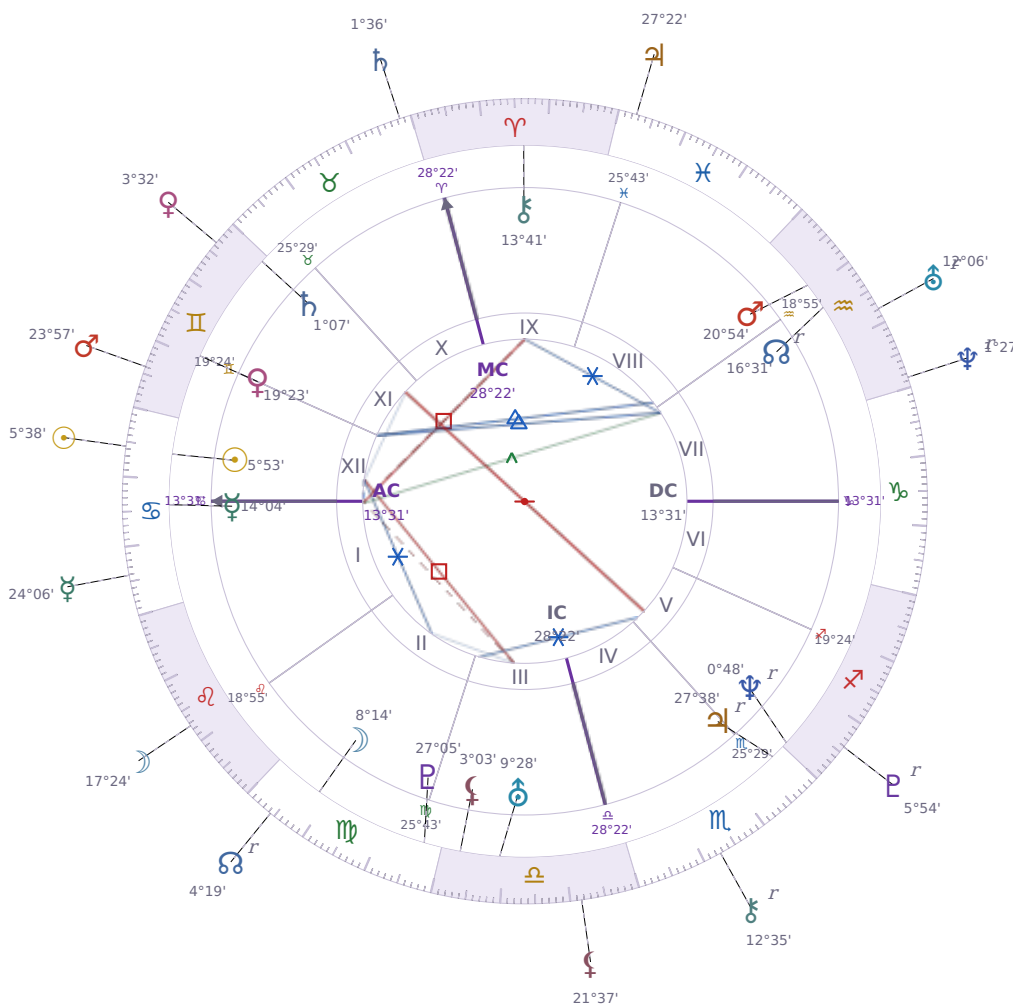

SOLAR RETURN

## Elon Reeve Musk

Businessman, entrepreneur, and political figure (born 1971)

♋ Cancer June 28, 1971 07:30 Pretoria

**27 June 1998 · 05:11 (03:11 UTC) · Pretoria**

Solar ASC ♊ Gemini · MC ♋ Pisces

**NATAL PLANETS**

☉ Sun	in	♋	Cancer	5°53'
☾ Moon	in	♍	Virgo	8°14'
☿ Mercury	in	♋	Cancer	14°04'
♀ Venus	in	♊	Gemini	19°23'
♂ Mars	in	♈	Aquarius	20°54'
♃ Jupiter	in	♏	Scorpio	27°38'
♄ Saturn	in	♊	Gemini	1°07'

**SOLAR RETURN PLANETS**