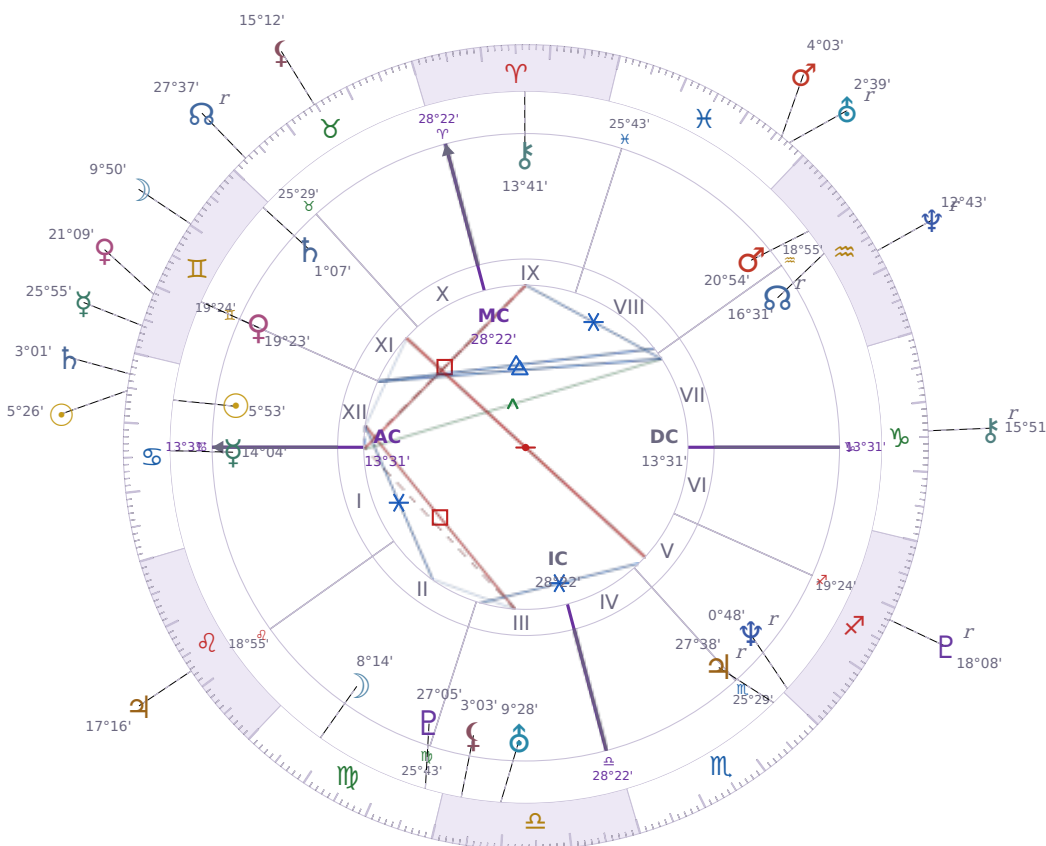

SOLAR RETURN

Elon Reeve Musk

Businessman, entrepreneur, and political figure (born 1971)

♋ Cancer June 28, 1971 07:30 Pretoria

27 June 2003 · 10:21 (08:21 UTC) · Pretoria

Solar ASC ♍ Virgo · MC ♊ Gemini

NATAL PLANETS

☉ Sun	in	♋ Cancer	5°53'
☾ Moon	in	♍ Virgo	8°14'
☿ Mercury	in	♋ Cancer	14°04'
♀ Venus	in	♊ Gemini	19°23'
♂ Mars	in	♈ Aquarius	20°54'
♃ Jupiter	in	♌ Scorpio	27°38'
♄ Saturn	in	♊ Gemini	1°07'

SOLAR RETURN PLANETS

☉ Sun	in	♋ Cancer	5°26'
☾ Moon	in	♊ Gemini	9°50'
☿ Mercury	in	♊ Gemini	25°55'
♀ Venus	in	♊ Gemini	21°09'
♂ Mars	in	♋ Pisces	4°03'
♃ Jupiter	in	♌ Leo	17°16'
♄ Saturn	in	♋ Cancer	3°01'

♅ Uranus	in	♎	Libra	9°28'	♅ Uranus	in	♋	Pisces	Rx	2°39'
♆ Neptune	in	♐	Sagittarius	0°48'	♆ Neptune	in	♒	Aquarius	Rx	12°43'
♇ Pluto	in	♍	Virgo	27°05'	♇ Pluto	in	♐	Sagittarius	Rx	18°08'
♁ Chiron	in	♈	Aries	13°41'	♁ Chiron	in	♑	Capricorn	Rx	15°51'
♊ North Node	in	♒	Aquarius	16°31'	♊ NNode	in	♉	Taurus	Rx	27°37'
♋ Lilith	in	♎	Libra	3°03'	♋ Lilith	in	♉	Taurus		15°12'