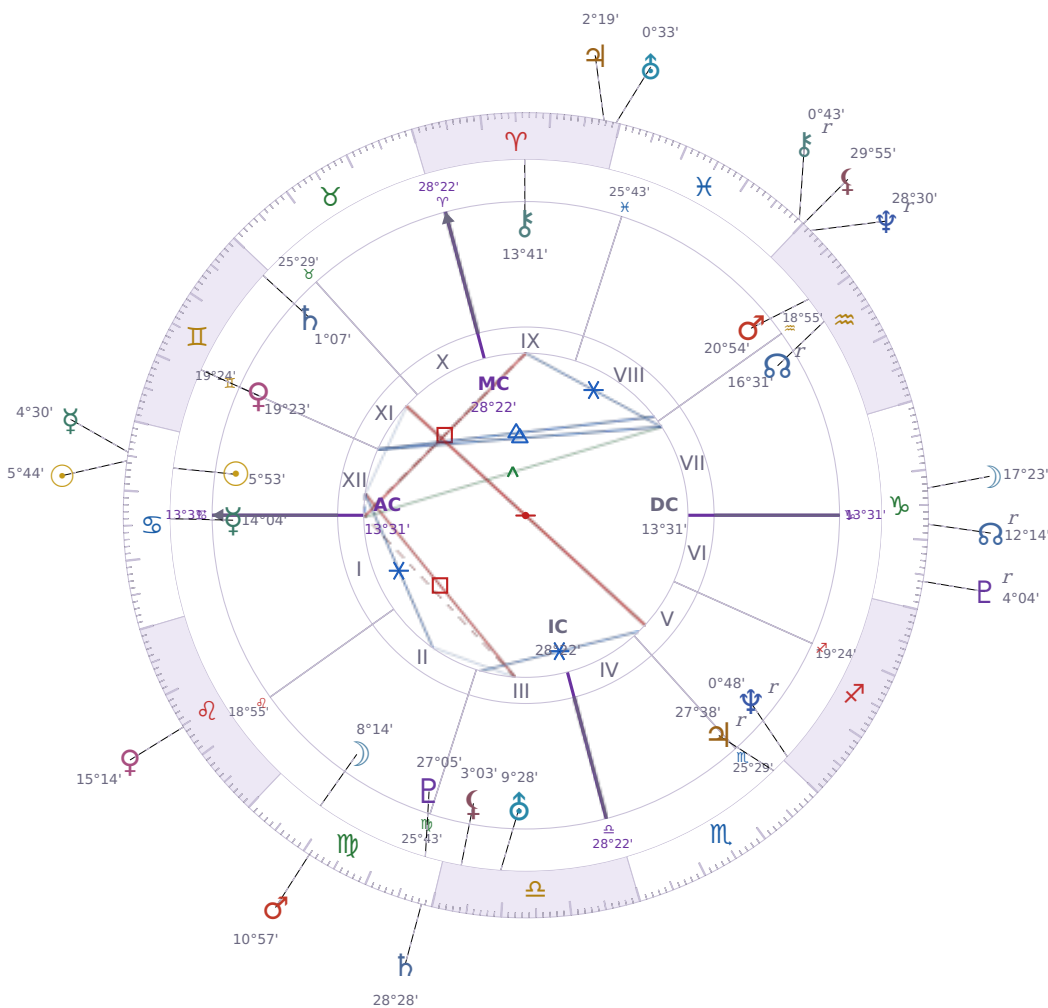

SOLAR RETURN

Elon Reeve Musk

Businessman, entrepreneur, and political figure (born 1971)

♋ Cancer June 28, 1971 07:30 Pretoria

27 June 2010 · 02:43 (00:43 UTC) · Pretoria

Solar ASC ♉ Taurus · MC ♒ Aquarius

NATAL PLANETS

☉ Sun	in	♋	Cancer	5°53'
☾ Moon	in	♍	Virgo	8°14'
☿ Mercury	in	♋	Cancer	14°04'
♀ Venus	in	♊	Gemini	19°23'
♂ Mars	in	♒	Aquarius	20°54'
♃ Jupiter	in	♏	Scorpio	27°38'
♄ Saturn	in	♊	Gemini	1°07'

SOLAR RETURN PLANETS

☉ Sun	in	♋	Cancer	5°44'
☾ Moon	in	♑	Capricorn	17°23'
☿ Mercury	in	♋	Cancer	4°30'
♀ Venus	in	♌	Leo	15°14'
♂ Mars	in	♍	Virgo	10°57'
♃ Jupiter	in	♈	Aries	2°19'
♄ Saturn	in	♍	Virgo	28°28'