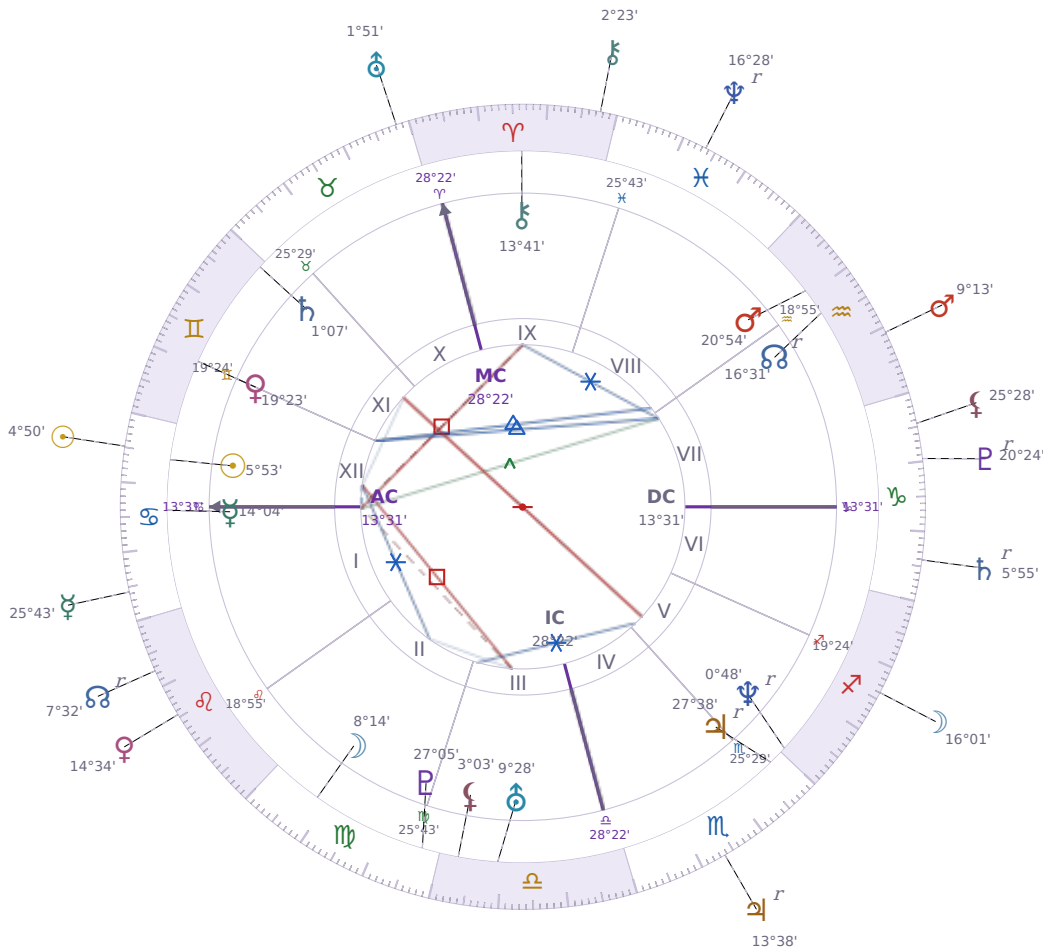

SOLAR RETURN

Elon Reeve Musk

Businessman, entrepreneur, and political figure (born 1971)

♋ Cancer June 28, 1971 07:30 Pretoria

27 June 2018 · 01:21 (23:21 UTC) · Pretoria

Solar ASC ♈ Aries · MC ♐ Capricorn

NATAL PLANETS

☉ Sun	in	♋	Cancer	5°53'
☾ Moon	in	♍	Virgo	8°14'
☿ Mercury	in	♋	Cancer	14°04'
♀ Venus	in	♊	Gemini	19°23'
♂ Mars	in	♒	Aquarius	20°54'
♃ Jupiter	in	♏	Scorpio	27°38'
♄ Saturn	in	♊	Gemini	1°07'
♅ Uranus	in	♎	Libra	9°28'
♆ Neptune	in	♐	Sagittarius	0°48'
♇ Pluto	in	♍	Virgo	27°05'
♁ Chiron	in	♈	Aries	13°41'
♊ North Node	in	♒	Aquarius	16°31'
♎ Lilith	in	♎	Libra	3°03'

SOLAR RETURN PLANETS

☉ Sun	in	♋	Cancer	4°50'
☾ Moon	in	♐	Sagittarius	16°01'
☿ Mercury	in	♋	Cancer	25°43'
♀ Venus	in	♌	Leo	14°34'
♂ Mars	in	♒	Aquarius	9°13'
♃ Jupiter	in	♏	Scorpio	Rx 13°38'
♄ Saturn	in	♐	Capricorn	Rx 5°56'
♅ Uranus	in	♉	Taurus	1°51'
♆ Neptune	in	♓	Pisces	Rx 16°28'
♇ Pluto	in	♐	Capricorn	Rx 20°24'
♁ Chiron	in	♈	Aries	2°23'
♊ NNode	in	♌	Leo	Rx 7°33'
♎ Lilith	in	♐	Capricorn	25°28'