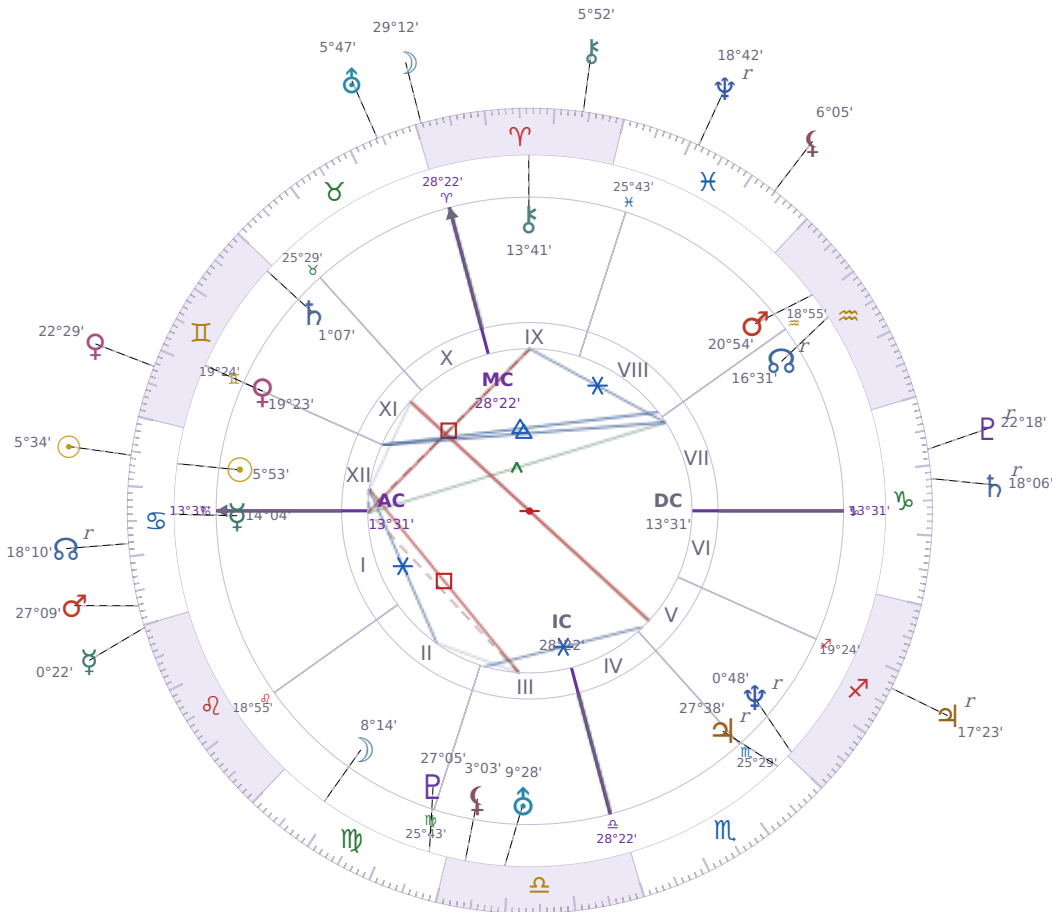

SOLAR RETURN

Elon Reeve Musk

Businessman, entrepreneur, and political figure (born 1971)

♋ Cancer June 28, 1971 07:30 Pretoria

27 June 2019 · 07:07 (05:07 UTC) · Pretoria

Solar ASC ♋ Cancer · MC ♈ Aries

NATAL PLANETS

☉ Sun	in	♋	Cancer	5°53'
☾ Moon	in	♍	Virgo	8°14'
☿ Mercury	in	♋	Cancer	14°04'
♀ Venus	in	♊	Gemini	19°23'
♂ Mars	in	♒	Aquarius	20°54'
♃ Jupiter	in	♏	Scorpio	27°38'
♄ Saturn	in	♊	Gemini	1°07'
♅ Uranus	in	♎	Libra	9°28'
♆ Neptune	in	♐	Sagittarius	0°48'
♇ Pluto	in	♍	Virgo	27°05'
♁ Chiron	in	♈	Aries	13°41'
♊ North Node	in	♒	Aquarius	16°31'
♎ Lilith	in	♎	Libra	3°03'

SOLAR RETURN PLANETS

☉ Sun	in	♋	Cancer	5°34'
☾ Moon	in	♈	Aries	29°12'
☿ Mercury	in	♌	Leo	0°22'
♀ Venus	in	♊	Gemini	22°29'
♂ Mars	in	♋	Cancer	27°09'
♃ Jupiter	in	♐	Sagittarius	Rx 17°23'
♄ Saturn	in	♑	Capricorn	Rx 18°06'
♅ Uranus	in	♉	Taurus	5°47'
♆ Neptune	in	♓	Pisces	Rx 18°42'
♇ Pluto	in	♑	Capricorn	Rx 22°18'
♁ Chiron	in	♈	Aries	5°52'
♊ NNode	in	♋	Cancer	Rx 18°10'
♎ Lilith	in	♓	Pisces	6°05'

SOLAR ANALYSIS

Solar ASC ☌ Cancer → natal H12 — Inner Life & Solitude

This is a year of **inner work, retreat, and significant invisible processes**. What happens beneath the surface — in dreams, in private, in the quiet hours — carries more weight than external events. Old patterns, unresolved matters, and hidden fears may surface to be addressed. This is not primarily a year of outer achievement, but of **clearing what has accumulated** so that the next cycle can begin on genuinely clean ground.