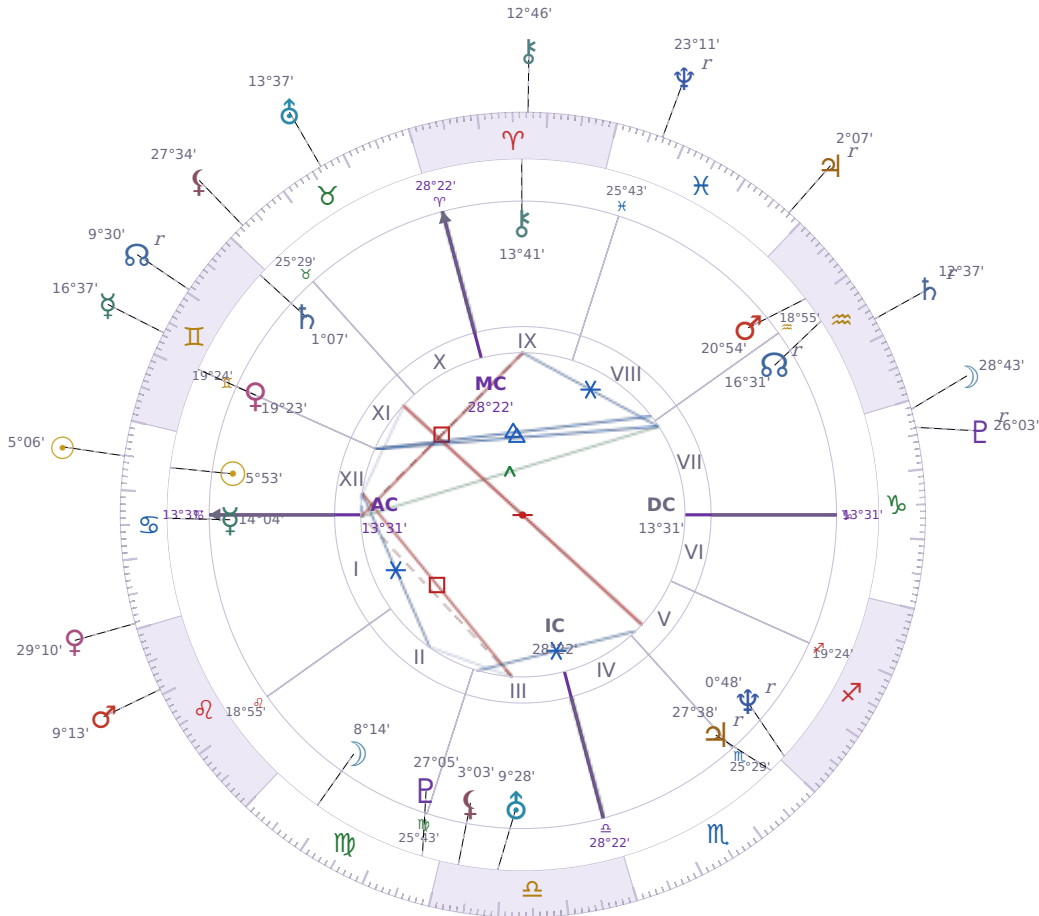

SOLAR RETURN

Elon Reeve Musk

Businessman, entrepreneur, and political figure (born 1971)

♋ Cancer June 28, 1971 07:30 Pretoria

26 June 2021 · 18:47 (16:47 UTC) · Pretoria

Solar ASC ♍ Capricorn · MC ♎ Libra

NATAL PLANETS

☉ Sun	in	♋ Cancer	5°53'
☾ Moon	in	♍ Virgo	8°14'
☿ Mercury	in	♋ Cancer	14°04'
♀ Venus	in	♊ Gemini	19°23'
♂ Mars	in	♒ Aquarius	20°54'
♃ Jupiter	in	♏ Scorpio	27°38'
♄ Saturn	in	♊ Gemini	1°07'
♅ Uranus	in	♎ Libra	9°28'
♆ Neptune	in	♐ Sagittarius	0°48'
♇ Pluto	in	♍ Virgo	27°05'
♁ Chiron	in	♈ Aries	13°41'
♊ North Node	in	♒ Aquarius	16°31'
♏ Lilith	in	♎ Libra	3°03'

SOLAR RETURN PLANETS

☉ Sun	in	♋ Cancer	5°06'
☾ Moon	in	♑ Capricorn	28°43'
☿ Mercury	in	♊ Gemini	16°37'
♀ Venus	in	♋ Cancer	29°10'
♂ Mars	in	♌ Leo	9°13'
♃ Jupiter	in	♓ Pisces	Rx 2°07'
♄ Saturn	in	♒ Aquarius	Rx 12°37'
♅ Uranus	in	♉ Taurus	13°37'
♆ Neptune	in	♓ Pisces	Rx 23°11'
♇ Pluto	in	♑ Capricorn	Rx 26°03'
♁ Chiron	in	♈ Aries	12°46'
♊ NNode	in	♊ Gemini	Rx 9°30'
♏ Lilith	in	♉ Taurus	27°34'