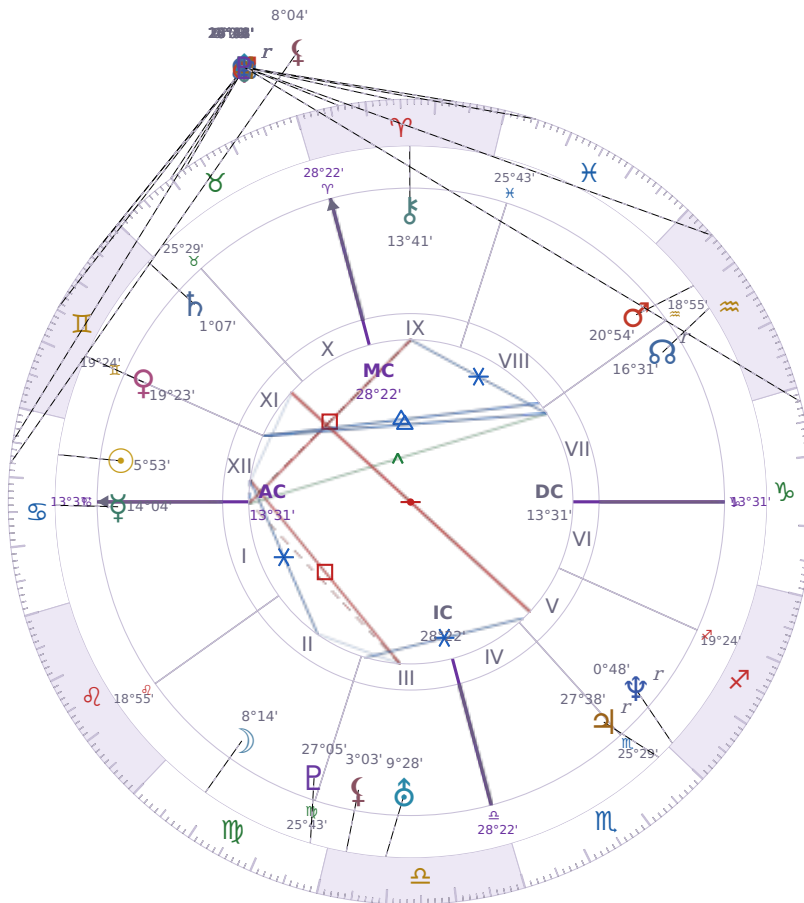

SOLAR RETURN

Elon Reeve Musk

Businessman, entrepreneur, and political figure (born 1971)

♋ Cancer June 28, 1971 07:30 Pretoria

27 June 2022 · 00:24 (22:24 UTC) · Pretoria

Solar ASC ♈ Aries · MC ♐ Capricorn

NATAL PLANETS

☉ Sun	in	♋ Cancer	5°53'
☾ Moon	in	♍ Virgo	8°14'
☿ Mercury	in	♋ Cancer	14°04'
♀ Venus	in	♊ Gemini	19°23'
♂ Mars	in	♒ Aquarius	20°54'
♃ Jupiter	in	♏ Scorpio	27°38'
♄ Saturn	in	♊ Gemini	1°07'
♅ Uranus	in	♎ Libra	9°28'
♆ Neptune	in	♏ Sagittarius	0°48'
♇ Pluto	in	♍ Virgo	27°05'
♁ Chiron	in	♈ Aries	13°41'
♊ North Node	in	♒ Aquarius	16°31'
♎ Lilith	in	♎ Libra	3°03'

SOLAR RETURN PLANETS

☉ Sun	in	♋ Cancer	4°52'
☾ Moon	in	♊ Gemini	6°21'
☿ Mercury	in	♊ Gemini	14°41'
♀ Venus	in	♊ Gemini	4°08'
♂ Mars	in	♈ Aries	23°48'
♃ Jupiter	in	♈ Aries	7°03'
♄ Saturn	in	♒ Aquarius	Rx 24°52'
♅ Uranus	in	♉ Taurus	17°33'
♆ Neptune	in	♏ Pisces	25°26'
♇ Pluto	in	♐ Capricorn	Rx 27°54'
♁ Chiron	in	♈ Aries	16°12'
♊ NNode	in	♉ Taurus	Rx 20°11'
♎ Lilith	in	♋ Cancer	8°04'