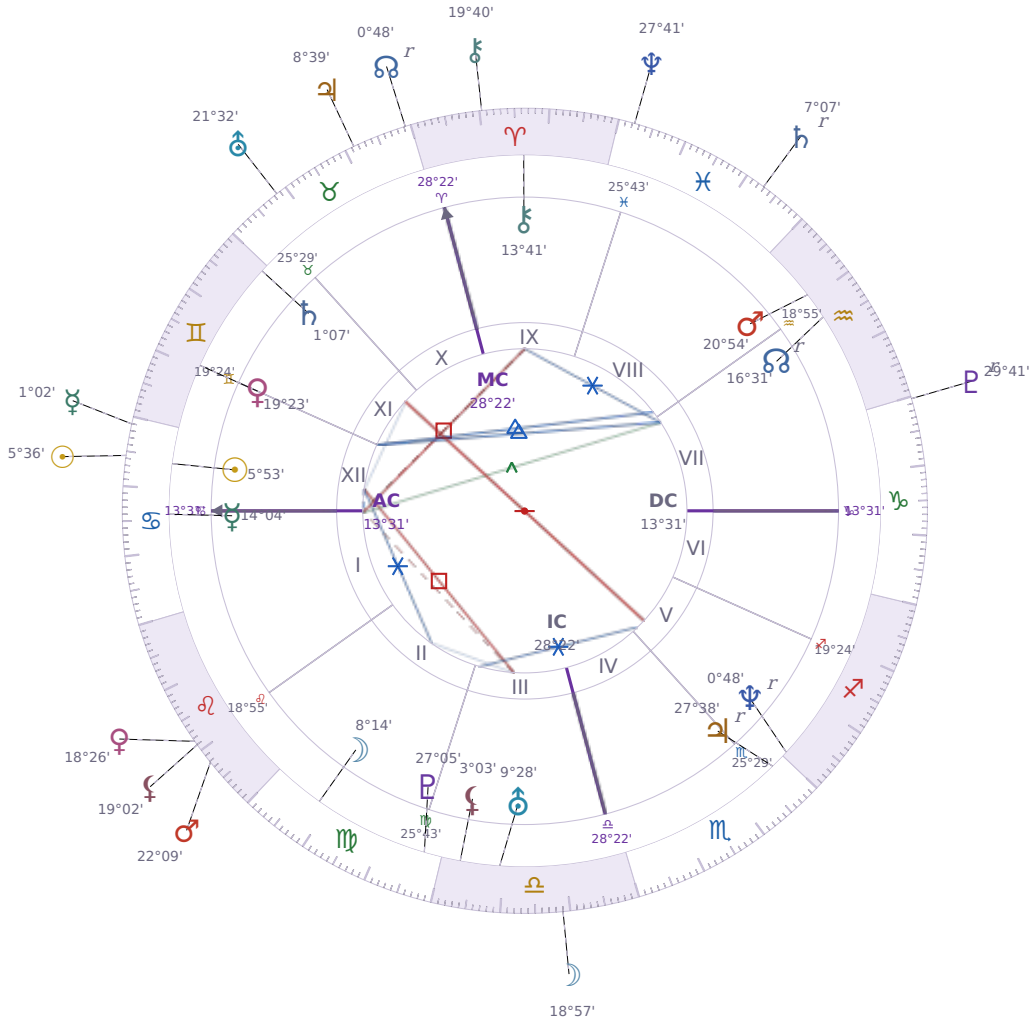

SOLAR RETURN

Elon Reeve Musk

Businessman, entrepreneur, and political figure (born 1971)

♋ Cancer June 28, 1971 07:30 Pretoria

27 June 2023 · 06:08 (04:08 UTC) · Pretoria

Solar ASC ♊ Gemini · MC ♈ Aries

NATAL PLANETS

☉ Sun	in	♋	Cancer	5°53'
☾ Moon	in	♍	Virgo	8°14'
☿ Mercury	in	♋	Cancer	14°04'
♀ Venus	in	♊	Gemini	19°23'
♂ Mars	in	♒	Aquarius	20°54'
♃ Jupiter	in	♏	Scorpio	27°38'
♄ Saturn	in	♊	Gemini	1°07'
♅ Uranus	in	♎	Libra	9°28'
♆ Neptune	in	♐	Sagittarius	0°48'
♇ Pluto	in	♍	Virgo	27°05'
♁ Chiron	in	♈	Aries	13°41'
♊ North Node	in	♒	Aquarius	16°31'
♎ Lilith	in	♎	Libra	3°03'

SOLAR RETURN PLANETS

☉ Sun	in	♋	Cancer	5°36'
☾ Moon	in	♎	Libra	18°57'
☿ Mercury	in	♋	Cancer	1°02'
♀ Venus	in	♌	Leo	18°26'
♂ Mars	in	♌	Leo	22°09'
♃ Jupiter	in	♉	Taurus	8°39'
♄ Saturn	in	♓	Pisces	Rx 7°07'
♅ Uranus	in	♉	Taurus	21°32'
♆ Neptune	in	♓	Pisces	27°41'
♇ Pluto	in	♑	Capricorn	Rx 29°41'
♁ Chiron	in	♈	Aries	19°40'
♊ NNode	in	♉	Taurus	Rx 0°48'
♎ Lilith	in	♌	Leo	19°02'