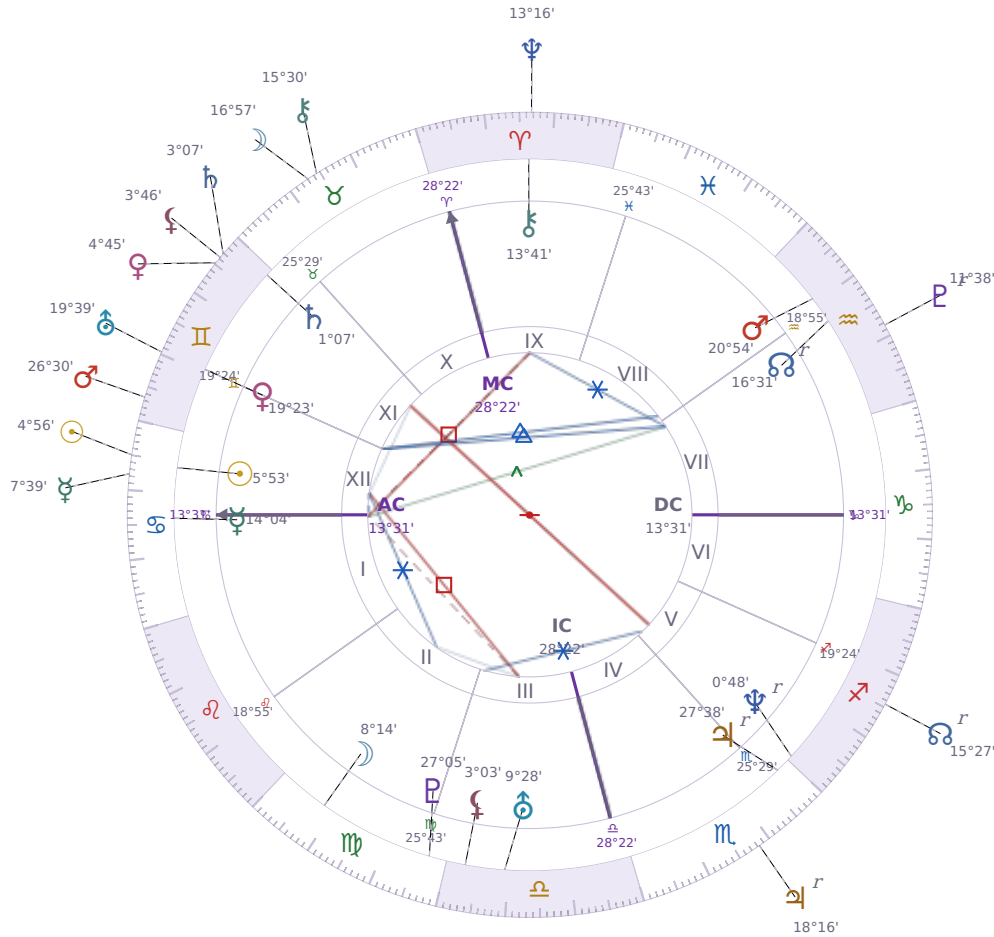

SOLAR RETURN

Elon Reeve Musk

Businessman, entrepreneur, and political figure (born 1971)

♋ Cancer June 28, 1971 07:30 Pretoria

26 June 2030 · 22:42 (20:42 UTC) · Pretoria

Solar ASC ♋ Pisces · MC ♐ Sagittarius

NATAL PLANETS

☉ Sun	in	♋ Cancer	5°53'
☾ Moon	in	♍ Virgo	8°14'
☿ Mercury	in	♋ Cancer	14°04'
♀ Venus	in	♊ Gemini	19°23'
♂ Mars	in	♒ Aquarius	20°54'
♃ Jupiter	in	♏ Scorpio	27°38'
♄ Saturn	in	♊ Gemini	1°07'
♅ Uranus	in	♎ Libra	9°28'
♆ Neptune	in	♐ Sagittarius	0°48'
♇ Pluto	in	♍ Virgo	27°05'
♁ Chiron	in	♈ Aries	13°41'
♊ North Node	in	♒ Aquarius	16°31'
♏ Lilith	in	♎ Libra	3°03'