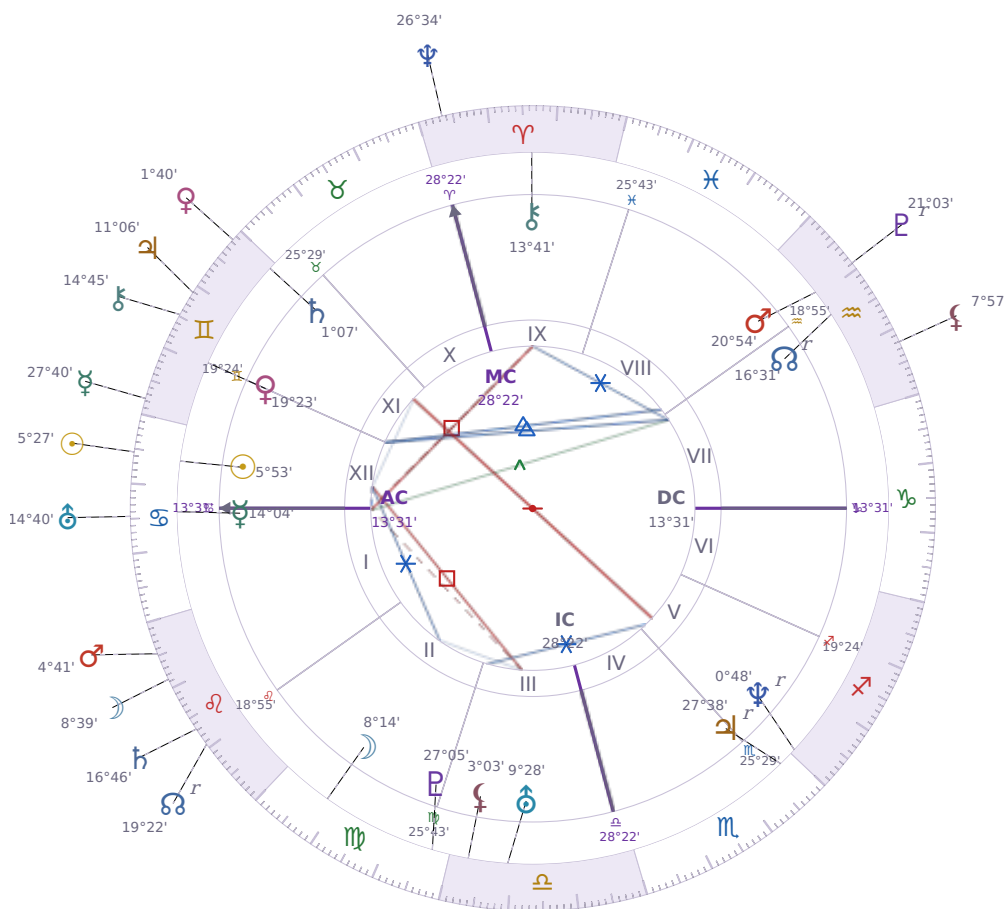

SOLAR RETURN

Elon Reeve Musk

Businessman, entrepreneur, and political figure (born 1971)

♋ Cancer June 28, 1971 07:30 Pretoria

26 June 2036 · 09:40 (07:40 UTC) · Pretoria

Solar ASC ♌ Leo · MC ♊ Gemini

NATAL PLANETS

☉ Sun	in	♋	Cancer	5°53'
☾ Moon	in	♍	Virgo	8°14'
☿ Mercury	in	♋	Cancer	14°04'
♀ Venus	in	♊	Gemini	19°23'
♂ Mars	in	♒	Aquarius	20°54'
♃ Jupiter	in	♏	Scorpio	27°38'
♄ Saturn	in	♊	Gemini	1°07'

SOLAR RETURN PLANETS

☉ Sun	in	♋	Cancer	5°28'
☾ Moon	in	♌	Leo	8°39'
☿ Mercury	in	♊	Gemini	27°40'
♀ Venus	in	♊	Gemini	1°40'
♂ Mars	in	♌	Leo	4°41'
♃ Jupiter	in	♊	Gemini	11°06'
♄ Saturn	in	♌	Leo	16°46'

♅ Uranus	in	♎	Libra	9°28'	♅ Uranus	in	♋	Cancer	14°40'
♆ Neptune	in	♐	Sagittarius	0°48'	♆ Neptune	in	♈	Aries	26°34'
♇ Pluto	in	♍	Virgo	27°05'	♇ Pluto	in	♒	Aquarius	Rx 21°03'
♁ Chiron	in	♈	Aries	13°41'	♁ Chiron	in	♊	Gemini	14°45'
♏ North Node	in	♒	Aquarius	16°31'	♏ NNode	in	♌	Leo	Rx 19°22'
♁ Lilith	in	♎	Libra	3°03'	♁ Lilith	in	♒	Aquarius	7°57'