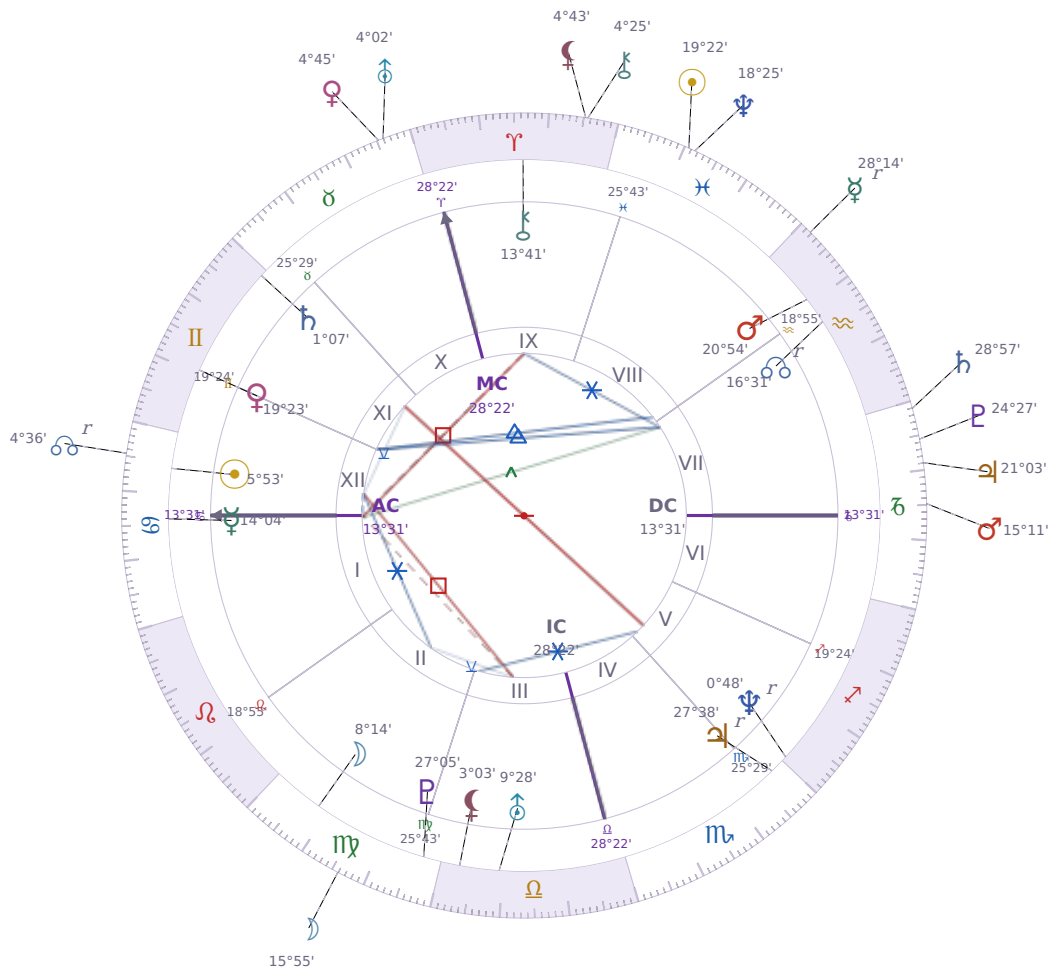

WEEKLY HOROSCOPE

Elon Reeve Musk

Businessman, entrepreneur, and political figure (born 1971)

♋ Cancer June 28, 1971 07:30 Pretoria

9 March - 15 March 2020

TRANSITS · WEEK OF MON, 9 MAR

☉ Sun	in ♋ Pisces	19°22'42"
☾ Moon	in ♍ Virgo	15°55'40"
☿ Mercury	in ♒ Aquarius Rx	28°14'04"
♀ Venus	in ♉ Taurus	4°45'11"
♂ Mars	in ♏ Capricorn	15°11'48"
♃ Jupiter	in ♏ Capricorn	21°03'13"
♄ Saturn	in ♏ Capricorn	28°57'29"

♅ Uranus	in	♉ Taurus	4°02'50"
♆ Neptune	in	♓ Pisces	18°25'57"
♇ Pluto	in	♑ Capricorn	24°27'27"
♁ Chiron	in	♈ Aries	4°25'23"
♁ NNode	in	♋ Cancer Rx	4°36'43"
♁ Lilith	in	♈ Aries	4°43'37"

NATAL PLANETS

☉ Sun	in	♋ Cancer	5°53'26"	XII
☾ Moon	in	♍ Virgo	8°14'52"	II
☿ Mercury	in	♋ Cancer	14°04'03"	I
♀ Venus	in	♊ Gemini	19°23'48"	XI
♂ Mars	in	♒ Aquarius	20°54'21"	VIII
♃ Jupiter	in	♏ Scorpio	27°38'52"	V Rx
♄ Saturn	in	♊ Gemini	1°07'22"	XI
♅ Uranus	in	♎ Libra	9°28'55"	III
♆ Neptune	in	♐ Sagittarius	0°48'48"	V Rx
♇ Pluto	in	♍ Virgo	27°05'36"	III
♁ Chiron	in	♈ Aries	13°41'50"	IX
♁ North Node	in	♒ Aquarius	16°31'23"	VII Rx
♁ Lilith	in	♎ Libra	3°03'14"	III