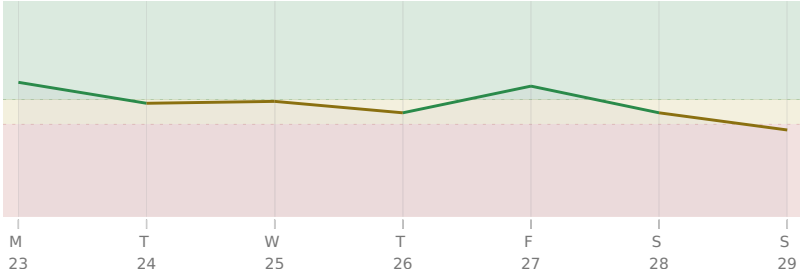

★ = natal resonance — this transit echoes your birth chart, amplifying its influence

LUNATION

● New Moon in ♈ Aries · Tuesday, 24 Mar

fresh start, personal initiative, bold new direction

KEY DATES

Tue, 24 Mar New Moon in Aries

AREAS OF LIFE

Love ★★☆☆☆

Home △ wait

Creativity ★★☆☆☆

Spirituality ★★★★★

Health ★★★☆☆

Finance ★★★★★

Travel ★★★★★

Career ★★★☆☆

Personal Growth ★★☆☆☆

Communication ★★★★★

Contracts ★★★★★

23 March - 29 March 2020