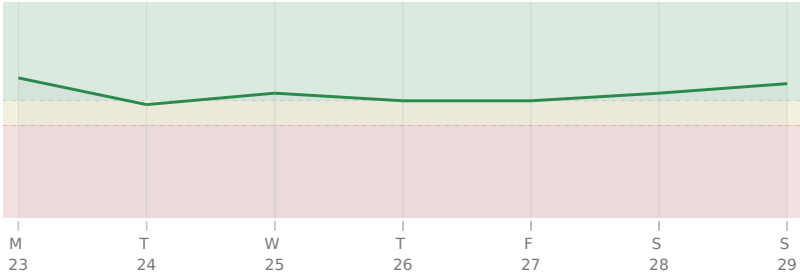

★ = natal resonance — this transit echoes your birth chart, amplifying its influence

LUNATION

● New Moon in ♈ Aries · Tuesday, 24 Mar

fresh start, personal initiative, bold new direction

KEY DATES

Tue, 24 Mar New Moon in Aries

AREAS OF LIFE

Love ★★☆☆☆

Home △ wait

Creativity ★★☆☆☆

Spirituality ★★★★★

Health ★★★☆☆

Finance ★★★★★

Travel ★★★★★

Career ★★★☆☆

Personal Growth ★★☆☆☆

Communication ★★★★★

Contracts ★★★★★

23 March - 29 March 2020