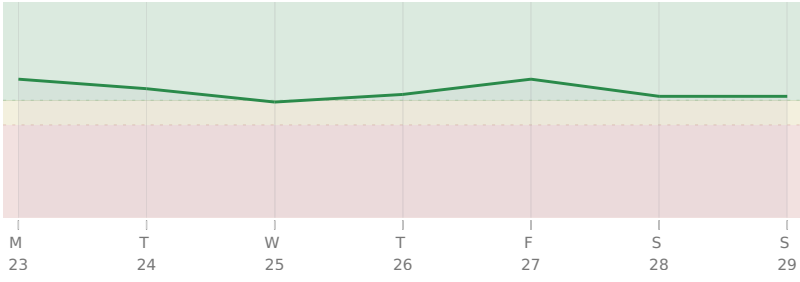

★ = natal resonance — this transit echoes your birth chart, amplifying its influence

LUNATION

● New Moon in ♈ Aries · Tuesday, 24 Mar

fresh start, personal initiative, bold new direction

KEY DATES

Tue, 24 Mar New Moon in Aries

AREAS OF LIFE

Love ★★☆☆☆

Home △ wait

Creativity ★★☆☆☆

Spirituality ★★★★★

Health ★★★☆☆

Finance ★★★★★

Travel ★★★★★

Career ★★★☆☆

Personal Growth ★★☆☆☆

Communication ★★★★★

Contracts ★★★★★

23 March - 29 March 2020