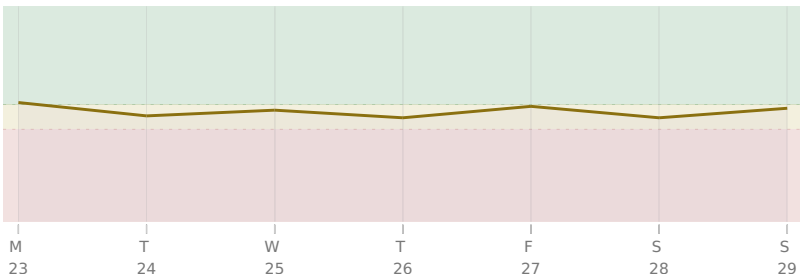

★ = natal resonance — this transit echoes your birth chart, amplifying its influence

LUNATION

● New Moon in ♈ Aries · Tuesday, 24 Mar

fresh start, personal initiative, bold new direction

KEY DATES

Tue, 24 Mar New Moon in Aries

AREAS OF LIFE

Love ★★☆☆☆

Home △ wait

Creativity ★★☆☆☆

Spirituality ★★★★★

Health ★★★☆☆

Finance ★★★★★

Travel ★★★★★

Career ★★★☆☆

Personal Growth ★★☆☆☆

Communication ★★★★★

Contracts ★★★★★

23 March - 29 March 2020