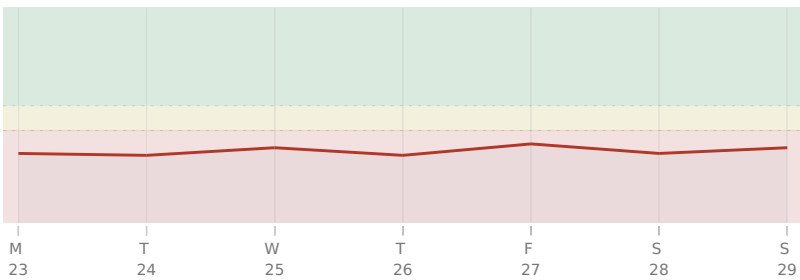

★ = natal resonance — this transit echoes your birth chart, amplifying its influence

LUNATION

● New Moon in ♈ Aries · Tuesday, 24 Mar

fresh start, personal initiative, bold new direction

KEY DATES

Tue, 24 Mar New Moon in Aries

AREAS OF LIFE

Love ★★☆☆☆

Home △ wait

Creativity ★★☆☆☆

Spirituality ★★★★★

Health ★★★☆☆

Finance ★★★★★

Travel ★★★★★

Career ★★★☆☆

Personal Growth ★★☆☆☆

Communication ★★★★★

Contracts ★★★★★

23 March - 29 March 2020