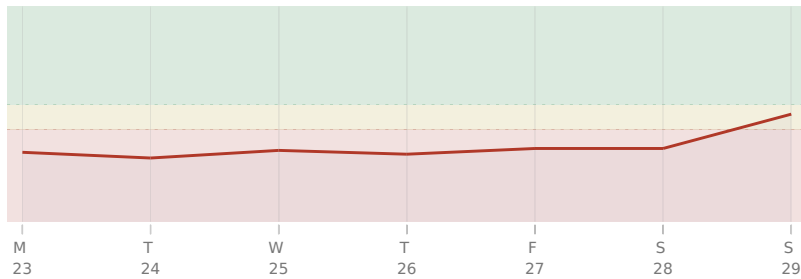

★ = natal resonance — this transit echoes your birth chart, amplifying its influence

LUNATION

● New Moon in ♈ Aries · Tuesday, 24 Mar

fresh start, personal initiative, bold new direction

KEY DATES

Tue, 24 Mar New Moon in Aries

AREAS OF LIFE

Love ★★☆☆☆

Home △ wait

Creativity ★★☆☆☆

Spirituality ★★★★★

Health ★★★☆☆

Finance ★★★★★

Travel ★★★★★