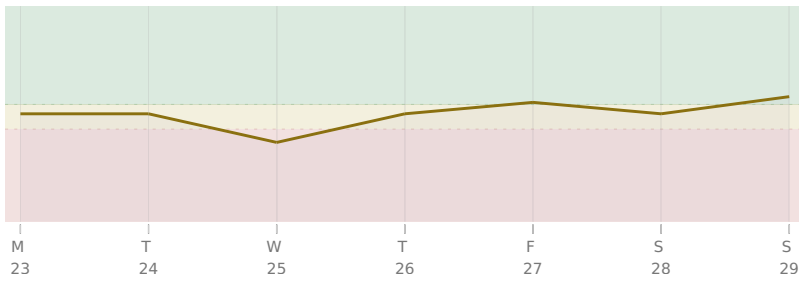

★ = natal resonance — this transit echoes your birth chart, amplifying its influence

LUNATION

● New Moon in ♈ Aries · Tuesday, 24 Mar

fresh start, personal initiative, bold new direction

KEY DATES

Tue, 24 Mar New Moon in Aries

AREAS OF LIFE

Love ★★☆☆☆

Home △ wait

Creativity ★★☆☆☆

Spirituality ★★★★★

Health ★★★☆☆

Finance ★★★★★

Travel ★★★★★

Career ★★★☆☆

Personal Growth ★★☆☆☆

Communication ★★★★★

Contracts ★★★★★

23 March - 29 March 2020