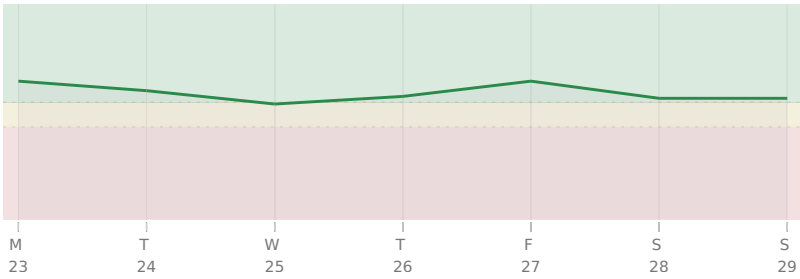

★ = natal resonance — this transit echoes your birth chart, amplifying its influence

LUNATION

● New Moon in ♈ Aries · Tuesday, 24 Mar

fresh start, personal initiative, bold new direction

KEY DATES

Tue, 24 Mar New Moon in Aries

AREAS OF LIFE

Love ★★☆☆☆

Home △ wait

Creativity ★★☆☆☆

Spirituality ★★★★★

Health ★★★☆☆

Finance ★★★★★

Travel ★★★★★

Career ★★★☆☆

Personal Growth ★★☆☆☆

Communication ★★★★★

Contracts ★★★★★

23 March - 29 March 2020