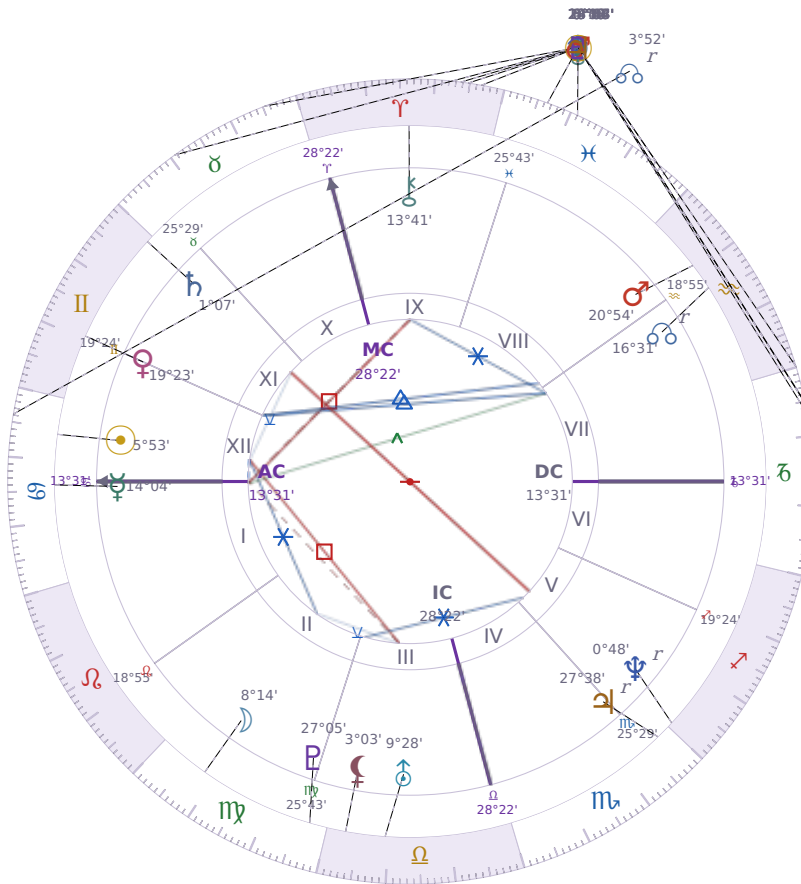

WEEKLY HOROSCOPE

Elon Reeve Musk

Businessman, entrepreneur, and political figure (born 1971)

♋ Cancer June 28, 1971 07:30 Pretoria

23 March - 29 March 2020

TRANSITS · WEEK OF MON, 23 MAR

☉ Sun	in ♈ Aries	3°19'02"
☾ Moon	in ♓ Pisces	23°34'55"
☿ Mercury	in ♓ Pisces	5°33'57"
♀ Venus	in ♉ Taurus	19°18'53"
♂ Mars	in ♐ Capricorn	24°54'42"
♃ Jupiter	in ♐ Capricorn	23°15'28"
♄ Saturn	in ♏ Aquarius	0°05'56"

♅ Uranus	in	♉ Taurus	4°43'03"
♆ Neptune	in	♓ Pisces	18°57'34"
♇ Pluto	in	♑ Capricorn	24°43'23"
♁ Chiron	in	♈ Aries	5°14'20"
♁ NNode	in	♋ Cancer Rx	3°52'13"
♁ Lilith	in	♈ Aries	6°17'45"

NATAL PLANETS

☉ Sun	in	♋ Cancer	5°53'26"	XII
☾ Moon	in	♍ Virgo	8°14'52"	II
☿ Mercury	in	♋ Cancer	14°04'03"	I
♀ Venus	in	♊ Gemini	19°23'48"	XI
♂ Mars	in	♒ Aquarius	20°54'21"	VIII
♃ Jupiter	in	♏ Scorpio	27°38'52"	V Rx
♄ Saturn	in	♊ Gemini	1°07'22"	XI
♅ Uranus	in	♎ Libra	9°28'55"	III
♆ Neptune	in	♐ Sagittarius	0°48'48"	V Rx
♇ Pluto	in	♍ Virgo	27°05'36"	III
♁ Chiron	in	♈ Aries	13°41'50"	IX
♁ North Node	in	♒ Aquarius	16°31'23"	VII Rx
♁ Lilith	in	♎ Libra	3°03'14"	III

★ = natal resonance — this transit echoes your birth chart, amplifying its influence

LUNATION

● New Moon in ♈ Aries · Tuesday, 24 Mar

fresh start, personal initiative, bold new direction

KEY DATES

Tue, 24 Mar New Moon in Aries