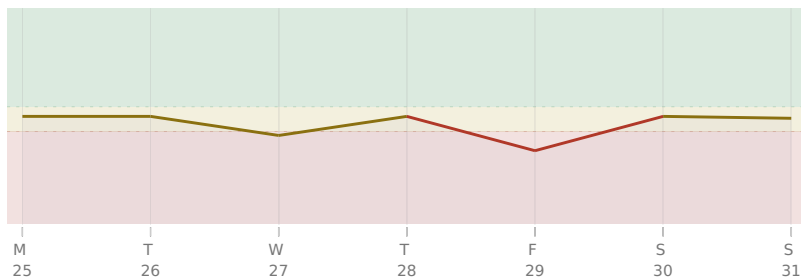

* = natal resonance — this transit echoes your birth chart, amplifying its influence

LUNATION

○ Full Moon in ♌ Leo · Thursday, 28 Jan
recognition, drama, creative culmination

KEY DATES

Thu, 28 Jan Full Moon in Leo

Fri, 29 Jan ♃ Jupiter △ Trine ♅ natal Uranus

Sun, 31 Jan ☿ Mercury stations Retrograde

♆ Chiron □ Square ☉ natal Sun

♆ Neptune □ Square ♀ natal Venus

♁ NNNode △ Trine ♁ natal NNNode

AREAS OF LIFE

Love ★★★☆☆