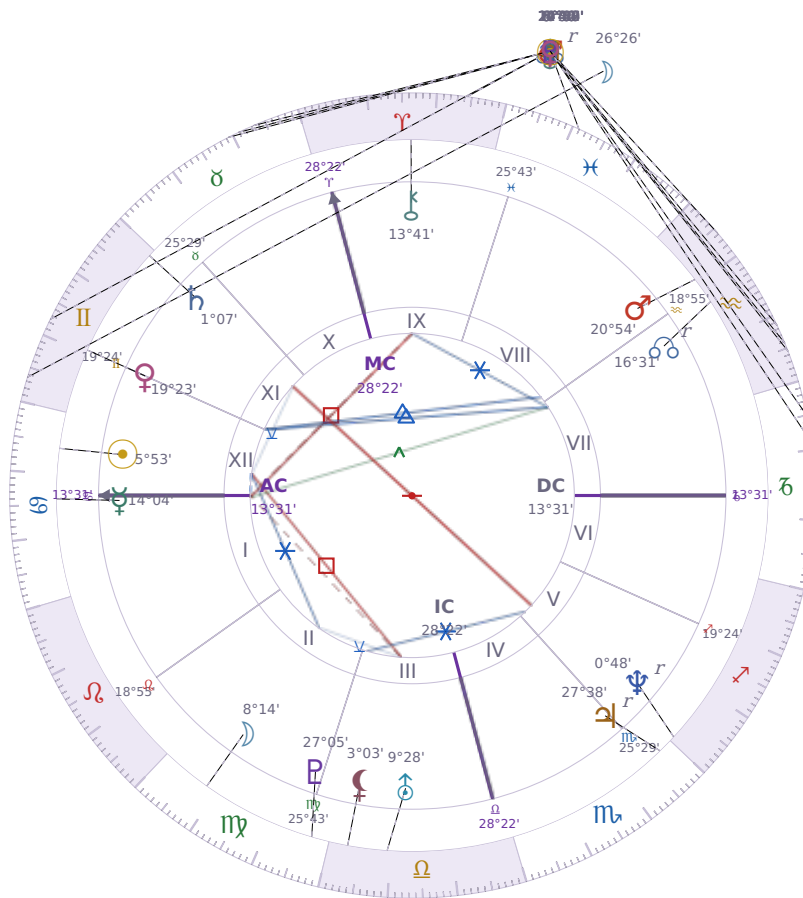

WEEKLY PERSONAL HOROSCOPE

Elon Reeve Musk

Businessman, entrepreneur, and political figure (born 1971)

♋ Cancer June 28, 1971 07:30 Pretoria

25 January - 31 January 2021

TRANSITS · WEEK OF MON, 25 JAN

☉ Sun	in ♒ Aquarius	5°44'11"
☾ Moon	in ♊ Gemini	26°26'37"
☿ Mercury	in ♒ Aquarius	24°11'00"
♀ Venus	in ♑ Capricorn	21°07'07"
♂ Mars	in ♉ Taurus	9°07'22"
♃ Jupiter	in ♒ Aquarius	8°30'54"
♄ Saturn	in ♒ Aquarius	4°30'10"

♅ Uranus	in	♉ Taurus	6°46'34"
♆ Neptune	in	♓ Pisces	19°04'09"
♇ Pluto	in	♑ Capricorn	24°59'57"
♁ Chiron	in	♈ Aries	5°40'27"
♊ NNode	in	♊ Gemini Rx	17°33'40"
♁ Lilith	in	♉ Taurus	10°42'35"

NATAL PLANETS

☉ Sun	in	♋ Cancer	5°53'26"	XII
☾ Moon	in	♍ Virgo	8°14'52"	II
☿ Mercury	in	♋ Cancer	14°04'03"	I
♀ Venus	in	♊ Gemini	19°23'48"	XI
♂ Mars	in	♒ Aquarius	20°54'21"	VIII
♃ Jupiter	in	♏ Scorpio	27°38'52"	V Rx
♄ Saturn	in	♊ Gemini	1°07'22"	XI
♅ Uranus	in	♎ Libra	9°28'55"	III
♆ Neptune	in	♐ Sagittarius	0°48'48"	V Rx
♇ Pluto	in	♍ Virgo	27°05'36"	III
♁ Chiron	in	♈ Aries	13°41'50"	IX
♊ North Node	in	♒ Aquarius	16°31'23"	VII Rx
♁ Lilith	in	♎ Libra	3°03'14"	III