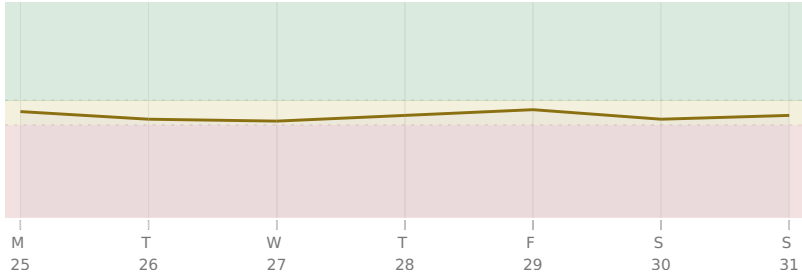

Spirituality ★★★☆☆