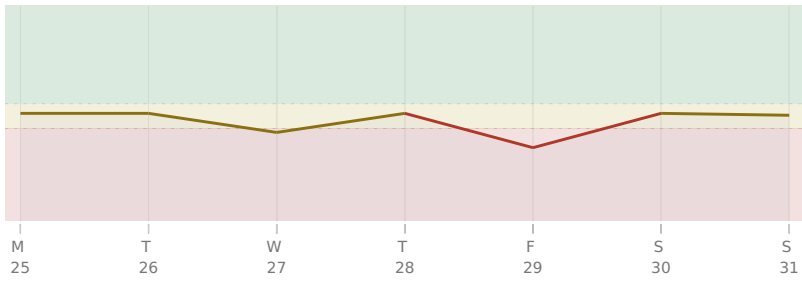

Creativity ★★★☆☆