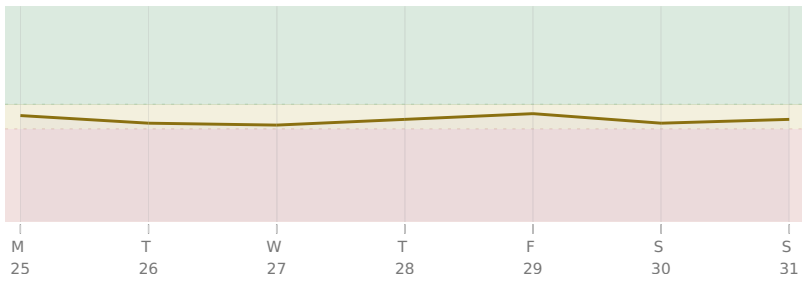

Travel ★★★☆☆