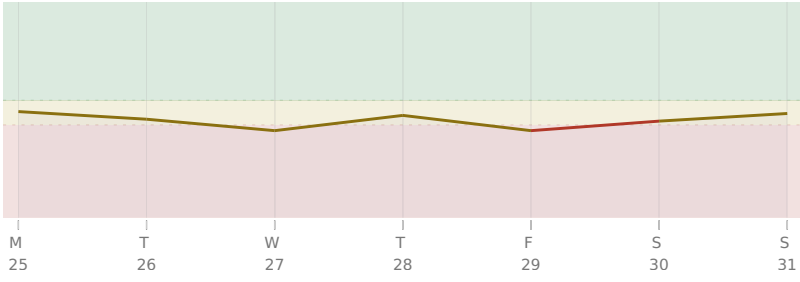

Fri, 29 Jan ♃ Jupiter △ Trine ♅ natal Uranus

Sun, 31 Jan ☿ Mercury stations Retrograde

♆ Chiron □ Square ☉ natal Sun

♆ Neptune □ Square ♀ natal Venus

♁ NNNode △ Trine ♁ natal NNNode

AREAS OF LIFE

Love ★★★☆☆

Home ★★☆☆☆

Creativity ★★★☆☆

Spirituality ★★★☆☆

Health ★★★☆☆

Finance ★★★☆☆

Travel ★★★☆☆

Career ★★★☆☆

Personal Growth ★★★☆☆

Communication ★★★☆☆

Contracts ★★★☆☆

25 January - 31 January 2021