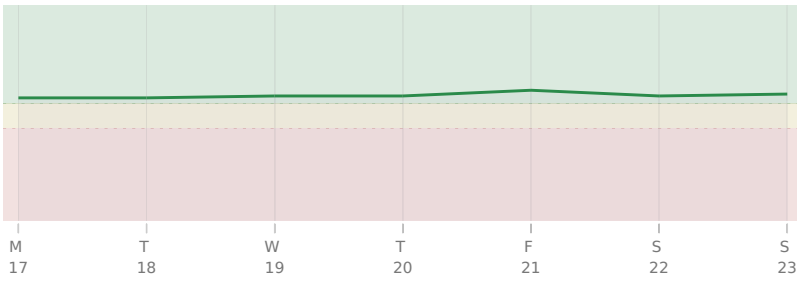

Sun, 23 Jul ☉ Sun enters ♌ Leo

♀ Venus stations Retrograde

♄ Chiron * Sextile ☿ natal Mars

AREAS OF LIFE

Love ⚠ wait

Home ★★★★★

Creativity ⚠ wait

Spirituality ★★★★★☆

Health ★★★★★☆

Finance ★★★★★☆

Travel ★★★★★☆

Career ★★★☆☆

Personal Growth ★★★★★

Communication ★★★★★

Contracts ★★★★★

17 July - 23 July 2023

h Saturn Rx