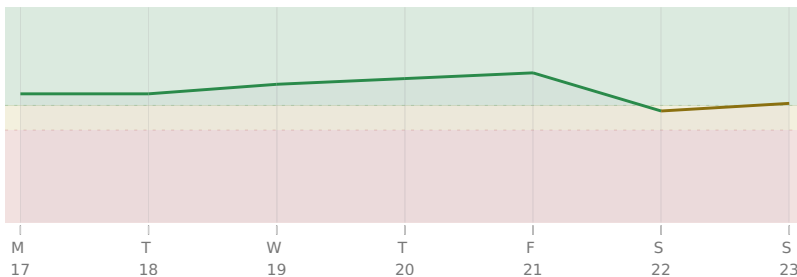

* = natal resonance — this transit echoes your birth chart, amplifying its influence

LUNATION

● New Moon in ♋ Cancer · Tuesday, 18 Jul

emotional reset, home, inner security

KEY DATES

Tue, 18 Jul New Moon in Cancer

Sun, 23 Jul ☉ Sun enters ♌ Leo

♀ Venus stations Retrograde

♄ Chiron * Sextile ☿ natal Mars

AREAS OF LIFE

Love ⚠ wait

Home ★★★★★

Creativity ⚠ wait

Spirituality ★★★★★☆

Health ★★★★★☆

Finance ★★★★★☆

Travel ★★★★★☆

Career ★★★☆☆

Personal Growth ★★★★★

Communication ★★★★★

Contracts ★★★★★

17 July - 23 July 2023