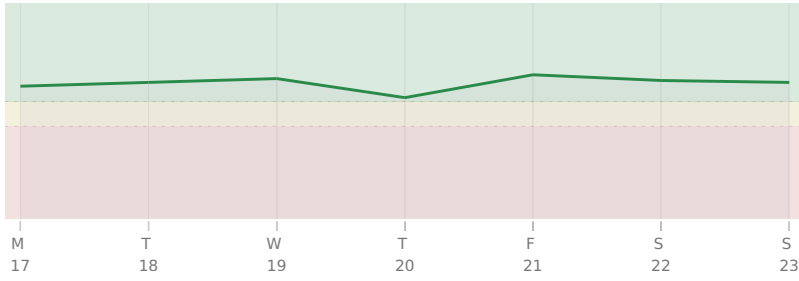

* = natal resonance — this transit echoes your birth chart, amplifying its influence

LUNATION

● New Moon in ♋ Cancer · Tuesday, 18 Jul

emotional reset, home, inner security

KEY DATES

Tue, 18 Jul New Moon in Cancer

Sun, 23 Jul ☉ Sun enters ♌ Leo

♀ Venus stations Retrograde

♄ Chiron * Sextile ☿ natal Mars

AREAS OF LIFE

Love ⚠ wait

Home ★★★★★

Creativity ⚠ wait

Spirituality ★★★★★☆

Health ★★★★★☆

Finance ★★★★★☆

Travel ★★★★★☆

Career ★★★☆☆

Personal Growth ★★★★★

Communication ★★★★★

Contracts ★★★★★

17 July - 23 July 2023