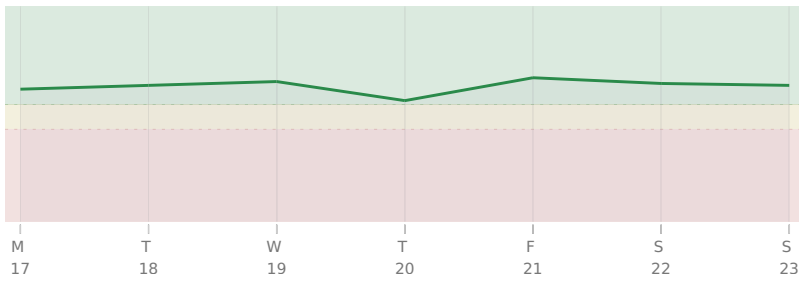

* = natal resonance — this transit echoes your birth chart, amplifying its influence

LUNATION

● New Moon in ♋ Cancer · Tuesday, 18 Jul

emotional reset, home, inner security

KEY DATES

Tue, 18 Jul New Moon in Cancer

Sun, 23 Jul ☉ Sun enters ♌ Leo

♀ Venus stations Retrograde

♄ Chiron * Sextile ☿ natal Mars

AREAS OF LIFE

Love ⚠ wait

Home ★★★★★

Creativity ⚠ wait

Spirituality ★★★★★☆

Health ★★★★★☆

Finance ★★★★★☆

Travel ★★★★★☆

Career ★★★☆☆

Personal Growth ★★★★★

Communication ★★★★★

Contracts ★★★★★

17 July - 23 July 2023