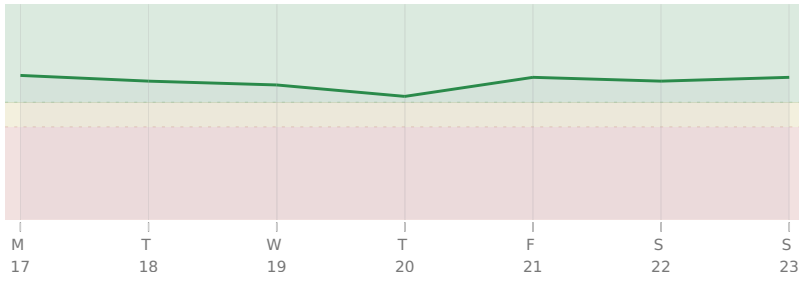

* = natal resonance — this transit echoes your birth chart, amplifying its influence

LUNATION

● New Moon in ♋ Cancer · Tuesday, 18 Jul

emotional reset, home, inner security

KEY DATES

Tue, 18 Jul New Moon in Cancer

Sun, 23 Jul ☉ Sun enters ♌ Leo

♀ Venus stations Retrograde

♄ Chiron * Sextile ☿ natal Mars

AREAS OF LIFE

Love ⚠ wait

Home ★★★★★

Creativity ⚠ wait

Spirituality ★★★★★☆

Health ★★★★★☆

Finance ★★★★★☆

Travel ★★★★★☆

Career ★★★☆☆

Personal Growth ★★★★★

Communication ★★★★★

Contracts ★★★★★

17 July - 23 July 2023