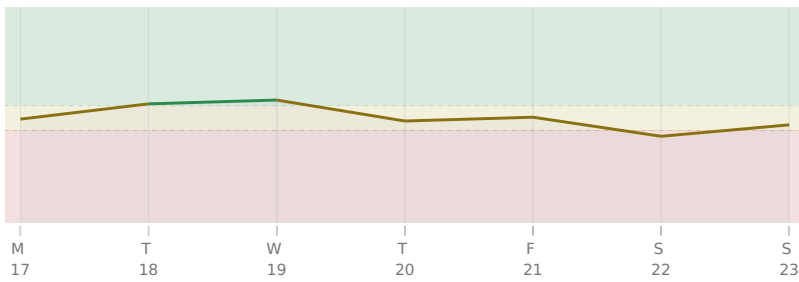

Sun, 23 Jul ☉ Sun enters ♌ Leo

♀ Venus stations Retrograde

♄ Chiron * Sextile ☿ natal Mars

AREAS OF LIFE

Love ⚠ wait

Home ★★★★★

Creativity ⚠ wait

Spirituality ★★★★★☆

Health ★★★★★☆

Finance ★★★★★☆

Travel ★★★★★☆

Career ★★★☆☆

Personal Growth ★★★★★

Communication ★★★★★

Contracts ★★★★★

17 July - 23 July 2023

h Saturn Rx