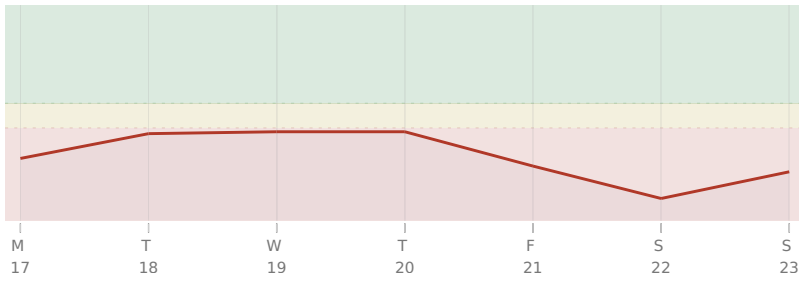

* = natal resonance — this transit echoes your birth chart, amplifying its influence

LUNATION

● New Moon in ♋ Cancer · Tuesday, 18 Jul

emotional reset, home, inner security

KEY DATES

Tue, 18 Jul New Moon in Cancer

Sun, 23 Jul ☉ Sun enters ♌ Leo

♀ Venus stations Retrograde

♄ Chiron * Sextile ☿ natal Mars

AREAS OF LIFE

Love ⚠ wait

Home ★★★★★

Creativity ⚠ wait

Spirituality ★★★★★☆

Health ★★★★★☆

Finance ★★★★★☆

Travel ★★★★★☆

Career ★★★☆☆

Personal Growth ★★★★★

Communication ★★★★★

Contracts ★★★★★

17 July - 23 July 2023