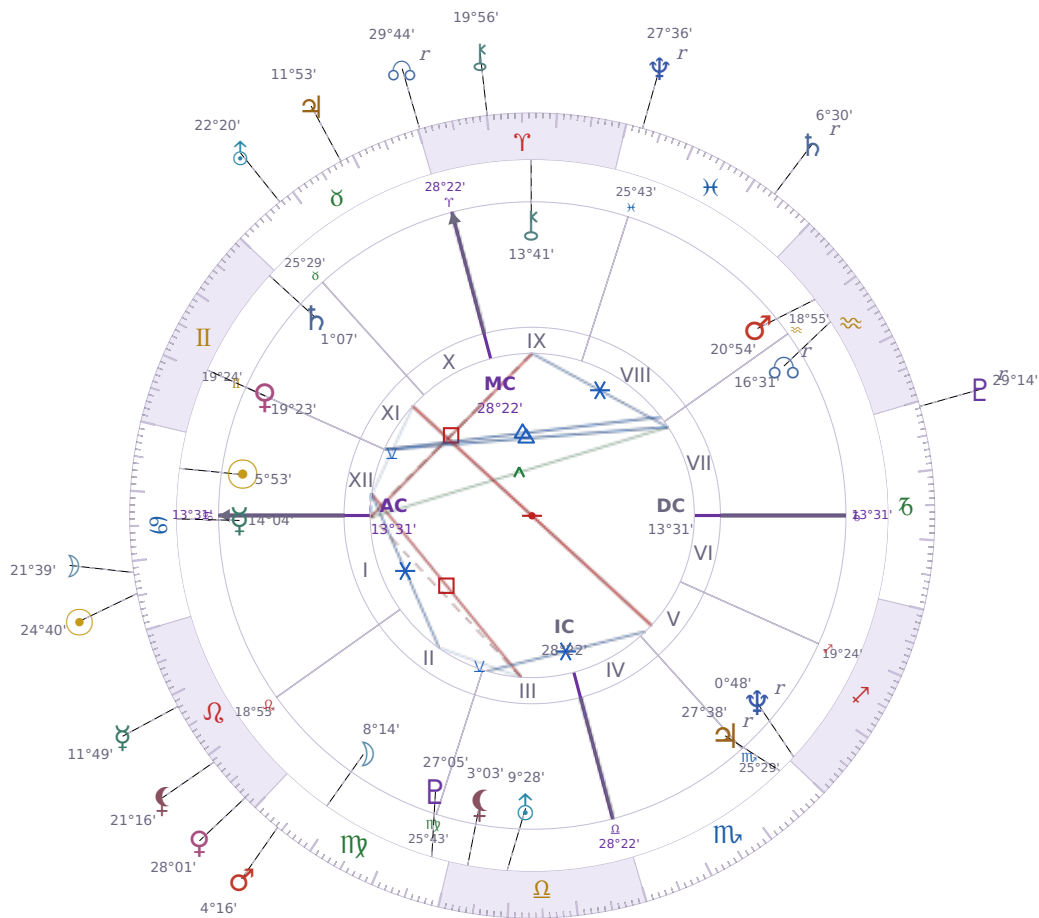

WEEKLY PERSONAL HOROSCOPE

Elon Reeve Musk

Businessman, entrepreneur, and political figure (born 1971)

♋ Cancer June 28, 1971 07:30 Pretoria

17 July - 23 July 2023

TRANSITS · WEEK OF MON, 17 JUL

☉ Sun	in ♋ Cancer	24°40'34"
☾ Moon	in ♋ Cancer	21°39'38"
☿ Mercury	in ♌ Leo	11°49'59"
♀ Venus	in ♌ Leo	28°01'34"
♂ Mars	in ♍ Virgo	4°16'51"
♃ Jupiter	in ♉ Taurus	11°53'17"
♄ Saturn	in ♈ Pisces Rx	6°30'19"

♅ Uranus	in	♉ Taurus	22°20'22"
♆ Neptune	in	♓ Pisces Rx	27°36'47"
♇ Pluto	in	♑ Capricorn Rx	29°14'12"
♁ Chiron	in	♈ Aries	19°56'50"
♁ NNode	in	♈ Aries Rx	29°44'46"
♁ Lilith	in	♌ Leo	21°16'38"

NATAL PLANETS