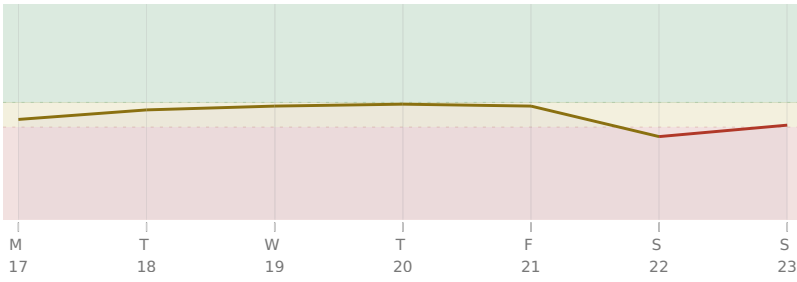

Sun, 23 Jul ☉ Sun enters ♌ Leo

♀ Venus stations Retrograde

♄ Chiron * Sextile ☿ natal Mars

AREAS OF LIFE

Love ⚠ wait

Home ★★★★★

Creativity ⚠ wait

Spirituality ★★★★★☆

Health ★★★★★☆

Finance ★★★★★☆

Travel ★★★★★☆

Career ★★★☆☆

Personal Growth ★★★★★

Communication ★★★★★

Contracts ★★★★★

17 July - 23 July 2023