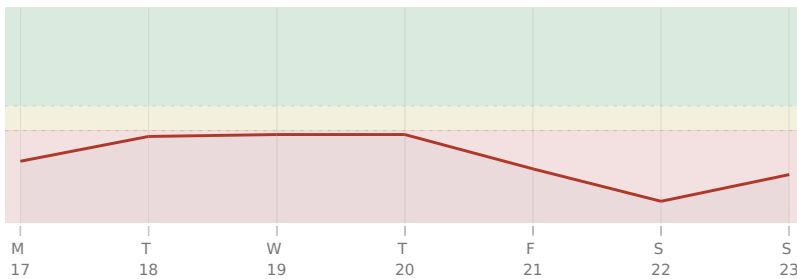

* = natal resonance — this transit echoes your birth chart, amplifying its influence

LUNATION

● New Moon in ♋ Cancer · Tuesday, 18 Jul

emotional reset, home, inner security

KEY DATES

Tue, 18 Jul New Moon in Cancer

Sun, 23 Jul ☉ Sun enters ♌ Leo

♀ Venus stations Retrograde

♄ Chiron * Sextile ☿ natal Mars

AREAS OF LIFE

Love ⚠ wait

Home ★★★★★

Creativity ⚠ wait

Spirituality ★★★★★☆