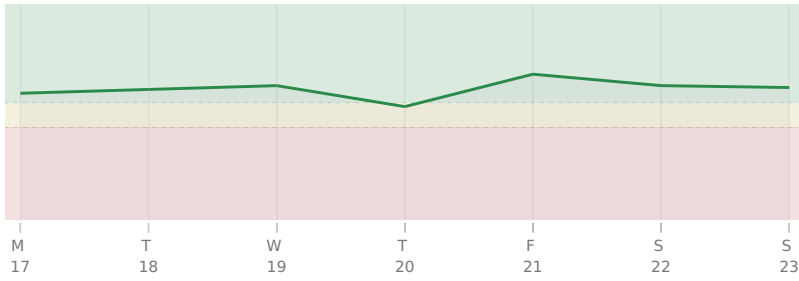

* = natal resonance — this transit echoes your birth chart, amplifying its influence

LUNATION

● New Moon in ♋ Cancer · Tuesday, 18 Jul

emotional reset, home, inner security

KEY DATES

Tue, 18 Jul New Moon in Cancer

Sun, 23 Jul ☉ Sun enters ♌ Leo

♀ Venus stations Retrograde

♄ Chiron * Sextile ☿ natal Mars

AREAS OF LIFE

Love ⚠ wait

Home ★★★★★

Creativity ⚠ wait

Spirituality ★★★★★☆

Health ★★★★★☆

Finance ★★★★★☆

Travel ★★★★★☆

Career ★★★☆☆

Personal Growth ★★★★★

Communication ★★★★★

Contracts ★★★★★

17 July - 23 July 2023