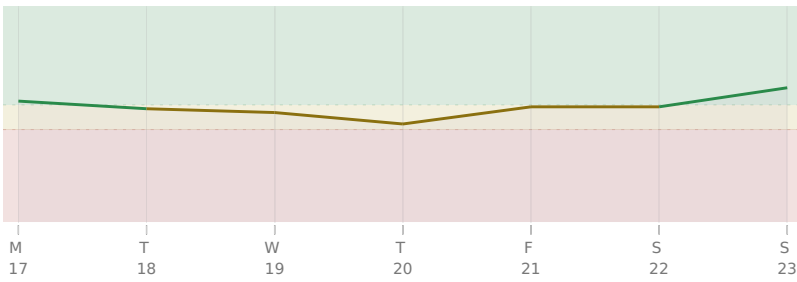

Sun, 23 Jul ☉ Sun enters ♌ Leo

♀ Venus stations Retrograde

♄ Chiron * Sextile ☿ natal Mars

AREAS OF LIFE

Love ⚠ wait

Home ★★★★★

Creativity ⚠ wait

Spirituality ★★★★★☆

Health ★★★★★☆

Finance ★★★★★☆

Travel ★★★★★☆

Career ★★★☆☆

Personal Growth ★★★★★

Communication ★★★★★

Contracts ★★★★★

17 July - 23 July 2023

h Saturn Rx