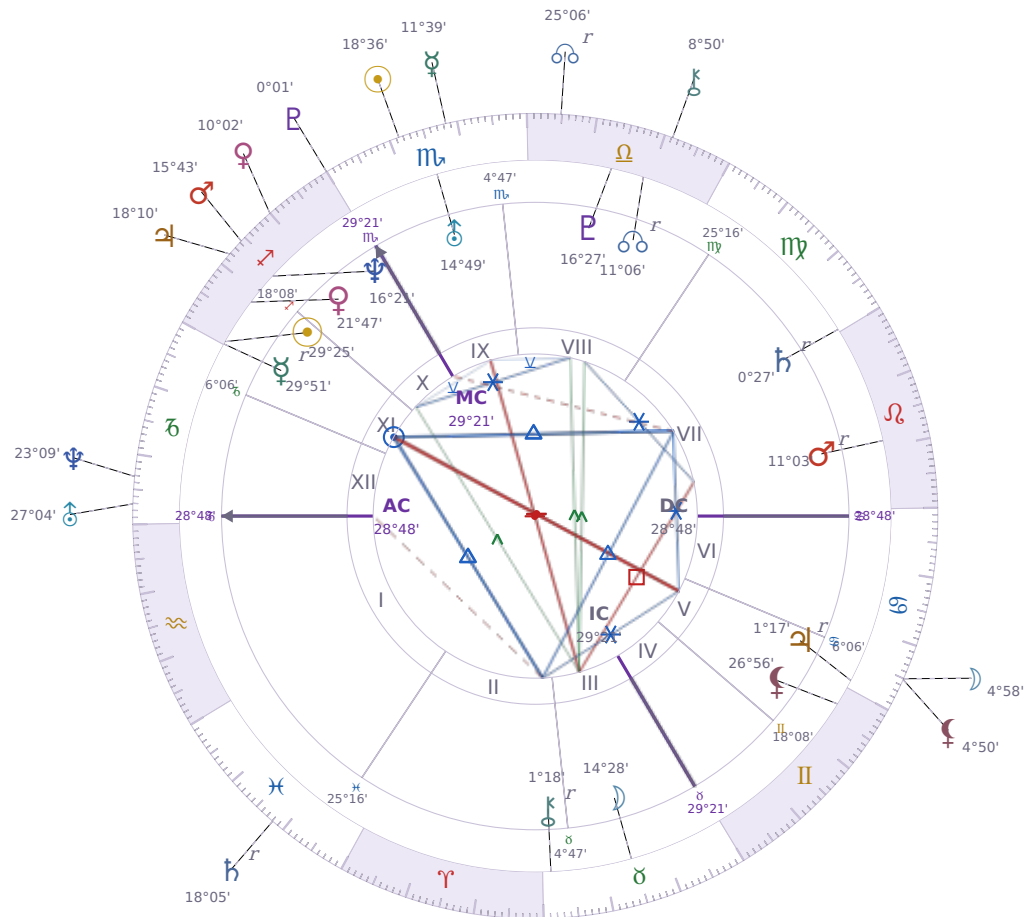

## DAILY HOROSCOPE

### Emmanuel Macron

President of France since 2017

♏ Sagittarius December 21, 1977 10:40 Amiens

**Saturday, 11 November 1995**