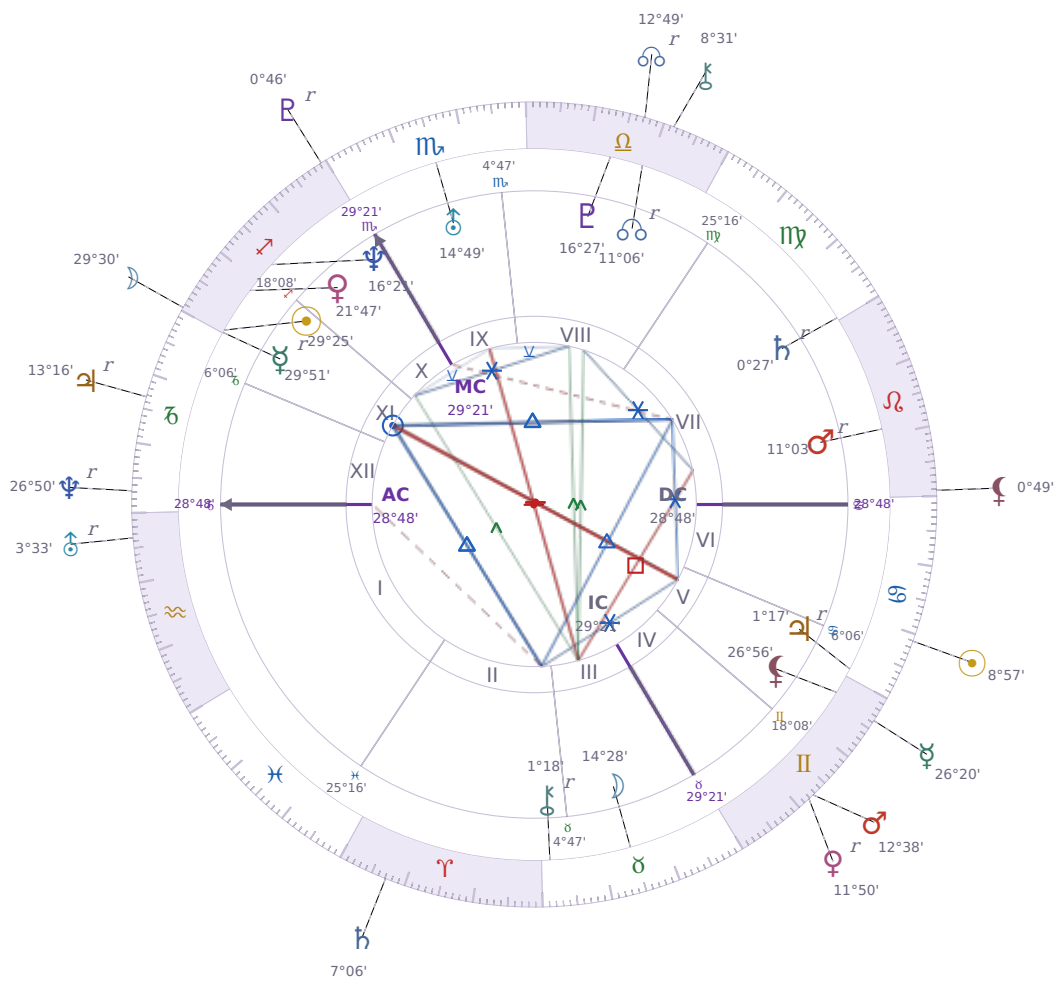

DAILY HOROSCOPE

Emmanuel Macron

President of France since 2017

♐ Sagittarius December 21, 1977 10:40 Amiens

Sunday, 30 June 1996

TRANSITS FOR TODAY

☉ Sun	in ♋ Cancer	8°57'50"
☾ Moon	in ♐ Sagittarius	29°30'28"
☿ Mercury	in ♊ Gemini	26°20'01"
♀ Venus	in ♊ Gemini <b>Rx</b>	11°50'17"
♂ Mars	in ♊ Gemini	12°38'59"
♃ Jupiter	in ♑ Capricorn <b>Rx</b>	13°16'27"
♄ Saturn	in ♈ Aries	7°06'55"

♅ Uranus	in ♒ Aquarius Rx	3°33'24"
♆ Neptune	in ♑ Capricorn Rx	26°50'53"
♇ Pluto	in ♏ Sagittarius Rx	0°46'09"
♁ Chiron	in ♎ Libra	8°31'47"
♁ NNode	in ♎ Libra Rx	12°49'36"
♁ Lilith	in ♌ Leo	0°49'33"