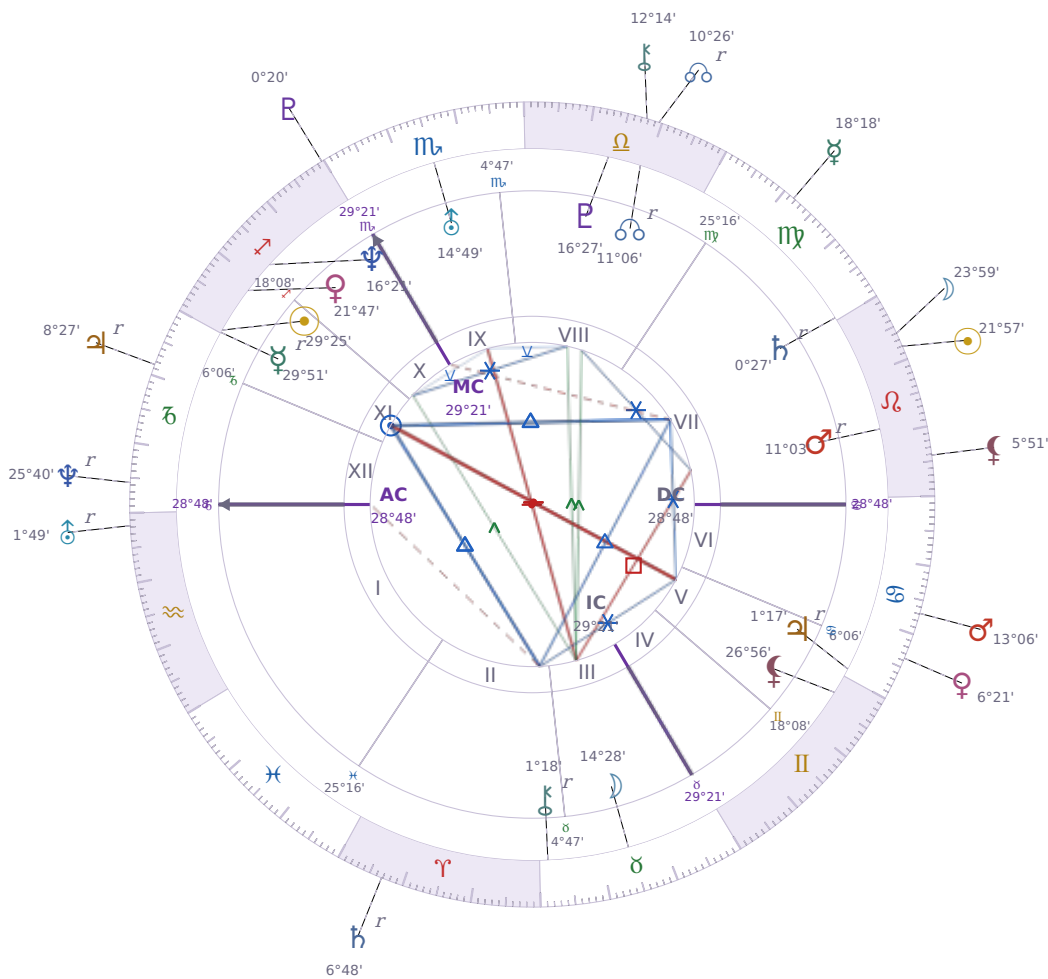

DAILY HOROSCOPE

Emmanuel Macron

President of France since 2017

♊ Sagittarius December 21, 1977 10:40 Amiens

Wednesday, 14 August 1996

TRANSITS FOR TODAY

☉ Sun	in ♌ Leo	21°57'55"
☾ Moon	in ♌ Leo	23°59'09"
☿ Mercury	in ♍ Virgo	18°18'37"
♀ Venus	in ♋ Cancer	6°21'43"
♂ Mars	in ♋ Cancer	13°06'45"
♃ Jupiter	in ♐ Capricorn Rx	8°27'05"
♄ Saturn	in ♈ Aries Rx	6°48'53"

♅ Uranus	in ♒ Aquarius Rx	1°49'11"
♆ Neptune	in ♑ Capricorn Rx	25°40'20"
♇ Pluto	in ♏ Sagittarius	0°20'18"
♁ Chiron	in ♎ Libra	12°14'59"
♁ NNode	in ♎ Libra Rx	10°26'37"
♁ Lilith	in ♌ Leo	5°51'39"