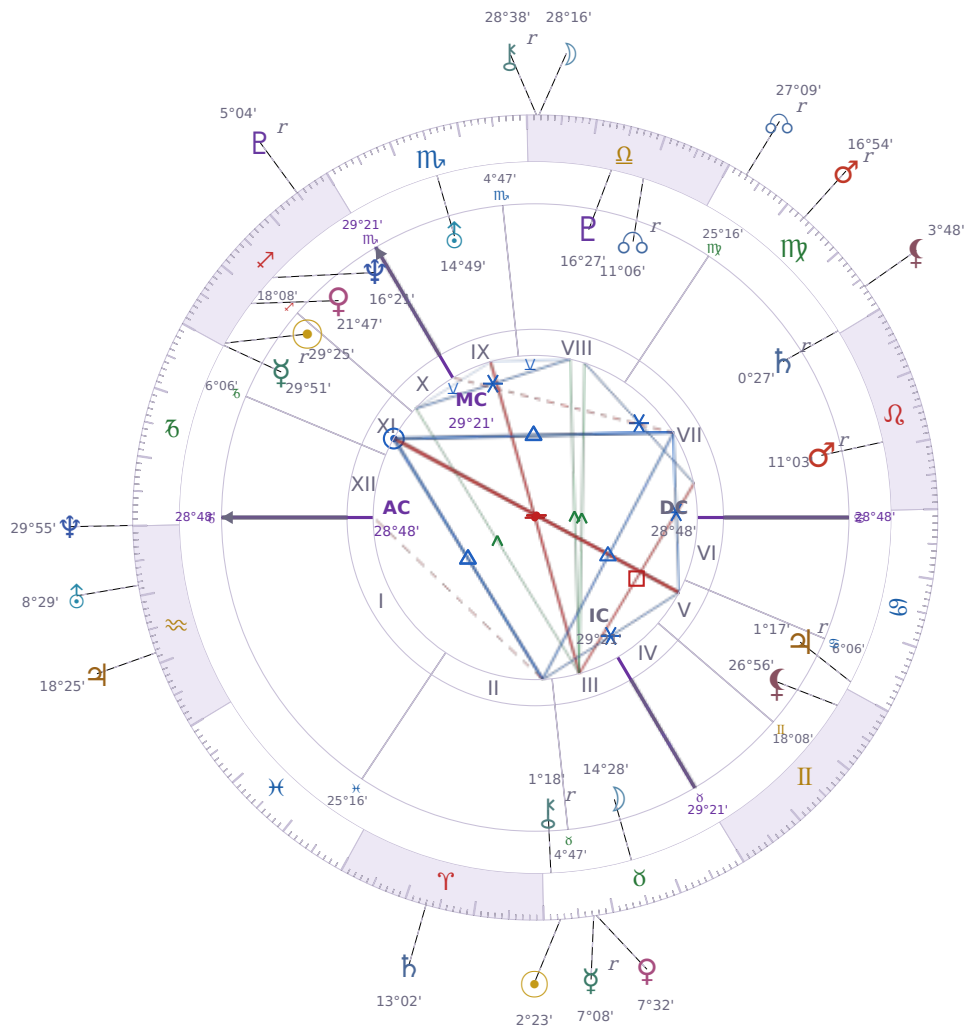

DAILY HOROSCOPE

Emmanuel Macron

President of France since 2017

♊ Sagittarius December 21, 1977 10:40 Amiens

Tuesday, 22 April 1997

TRANSITS FOR TODAY

☉ Sun	in ♉ Taurus	2°23'45"
☾ Moon	in ♎ Libra	28°16'20"
☿ Mercury	in ♉ Taurus Rx	7°08'55"
♀ Venus	in ♉ Taurus	7°32'07"
♂ Mars	in ♍ Virgo Rx	16°54'54"
♃ Jupiter	in ♒ Aquarius	18°25'22"
♄ Saturn	in ♈ Aries	13°02'44"

♅ Uranus	in ♒ Aquarius	8°29'46"
♆ Neptune	in ♑ Capricorn	29°55'59"
♇ Pluto	in ♏ Sagittarius Rx	5°04'17"
♁ Chiron	in ♎ Libra Rx	28°38'03"
♁ NNode	in ♍ Virgo Rx	27°09'02"
♁ Lilith	in ♍ Virgo	3°48'57"

NATAL PLANETS