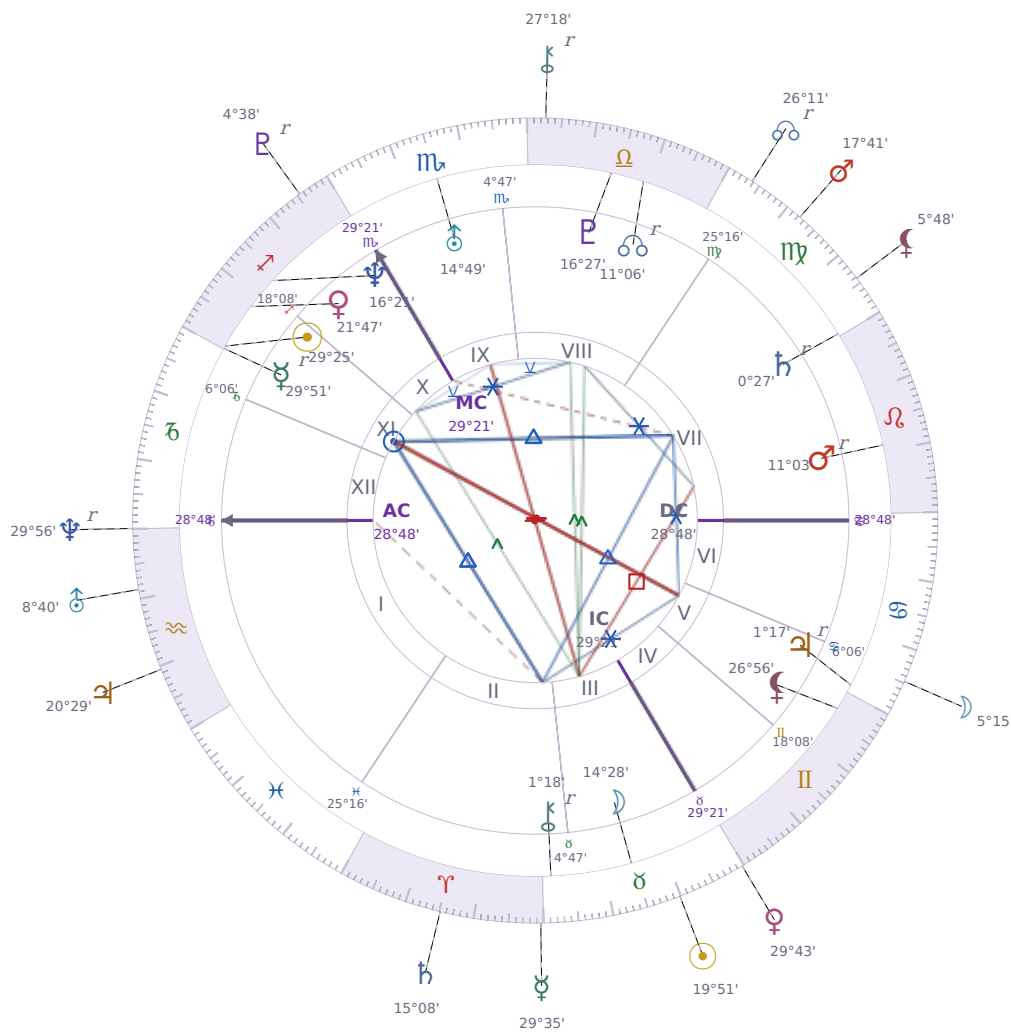

DAILY HOROSCOPE

Emmanuel Macron

President of France since 2017

♊ Sagittarius December 21, 1977 10:40 Amiens

Saturday, 10 May 1997

TRANSITS FOR TODAY

☉ Sun	in ♉ Taurus	19°51'58"
☾ Moon	in ♋ Cancer	5°15'25"
☿ Mercury	in ♈ Aries	29°35'37"
♀ Venus	in ♉ Taurus	29°43'35"
♂ Mars	in ♍ Virgo	17°41'30"
♃ Jupiter	in ♒ Aquarius	20°29'45"
♄ Saturn	in ♈ Aries	15°08'19"

♅ Uranus	in ♒ Aquarius	8°40'14"
♆ Neptune	in ♄ Capricorn Rx	29°56'17"
♇ Pluto	in ♐ Sagittarius Rx	4°38'04"
♁ Chiron	in ♎ Libra Rx	27°18'29"
♁ NNode	in ♍ Virgo Rx	26°11'50"
♁ Lilith	in ♍ Virgo	5°48'45"

NATAL PLANETS

☉ Sun	in ♐ Sagittarius	29°25'05"	XI
☾ Moon	in ♉ Taurus	14°28'55"	III
☿ Mercury	in ♐ Sagittarius	29°51'52"	XI Rx
♀ Venus	in ♐ Sagittarius	21°47'46"	XI
♂ Mars	in ♌ Leo	11°03'34"	VII Rx
♃ Jupiter	in ♋ Cancer	1°17'35"	V Rx
♄ Saturn	in ♍ Virgo	0°27'25"	VII Rx
♅ Uranus	in ♏ Scorpio	14°49'33"	IX
♆ Neptune	in ♐ Sagittarius	16°21'30"	X
♇ Pluto	in ♎ Libra	16°27'10"	VIII
♁ Chiron	in ♉ Taurus	1°18'59"	II Rx
♁ North Node	in ♎ Libra	11°07'00"	VIII Rx
♁ Lilith	in ♊ Gemini	26°56'07"	V

Saturday · ♄ Saturn

Colors: Violet

Stone: Obsidian

Number: 8