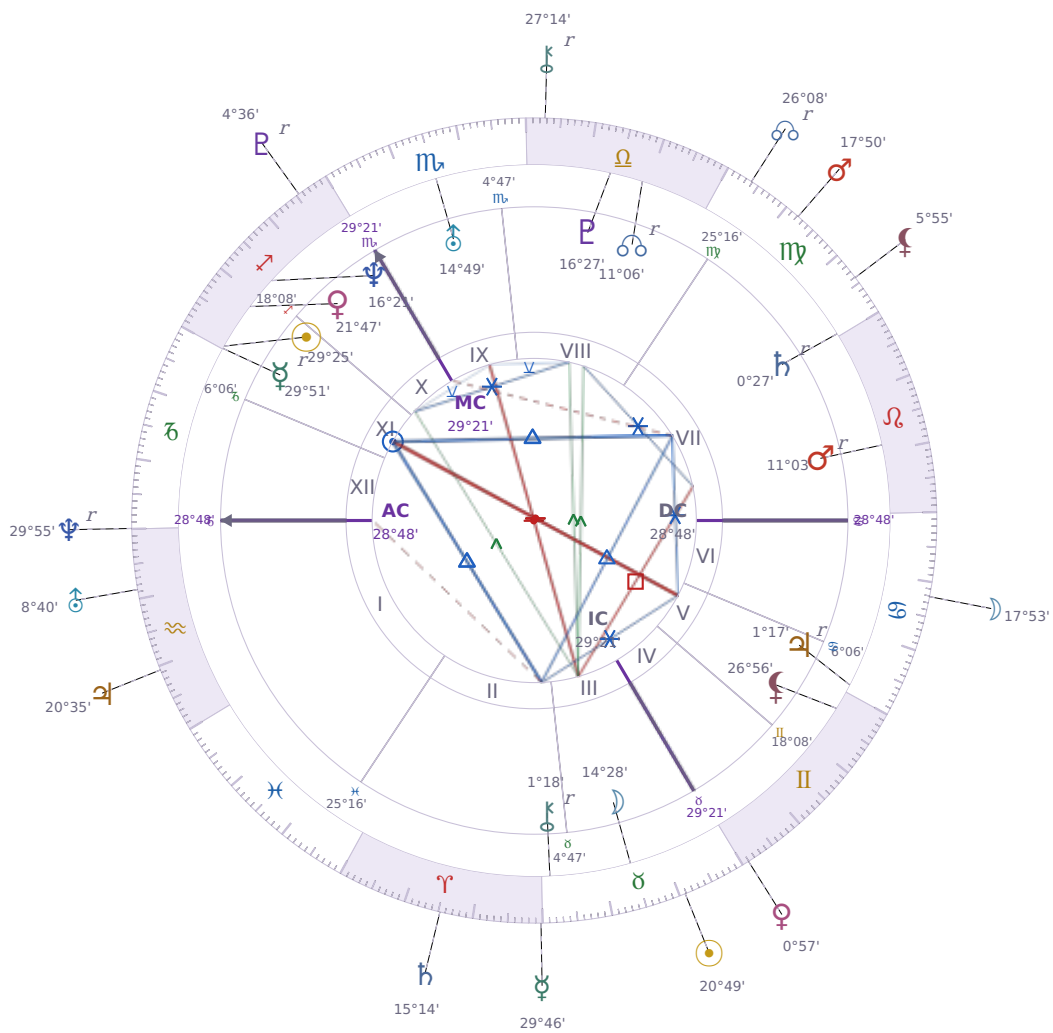

DAILY HOROSCOPE

Emmanuel Macron

President of France since 2017

♊ Sagittarius December 21, 1977 10:40 Amiens

Sunday, 11 May 1997

TRANSITS FOR TODAY

☉ Sun	in ♉ Taurus	20°49'57"
☾ Moon	in ♋ Cancer	17°53'59"
☿ Mercury	in ♈ Aries	29°46'05"
♀ Venus	in ♊ Gemini	0°57'24"
♂ Mars	in ♍ Virgo	17°50'35"
♃ Jupiter	in ♒ Aquarius	20°35'11"
♄ Saturn	in ♈ Aries	15°14'56"

♅ Uranus	in ♒ Aquarius	8°40'21"
♆ Neptune	in ♑ Capricorn Rx	29°56'00"
♇ Pluto	in ♏ Sagittarius Rx	4°36'29"
♁ Chiron	in ♎ Libra Rx	27°14'28"
♁ NNode	in ♍ Virgo Rx	26°08'39"
♁ Lilith	in ♍ Virgo	5°55'24"

KEY DATE

♀ Venus enters ♊ Gemini

Venus in *Gemini* makes people **more talkative and curious** about the people around them, so conversations feel lighter and flirtation happens more easily. At work and in friendships, you'll notice **shorter attention spans** — everyone wants variety instead of depth, which means plans change faster and people juggle multiple projects or interests at once. This transit typically brings **less commitment** to big decisions about money or relationships, so it's a better time to explore options than to lock anything down.