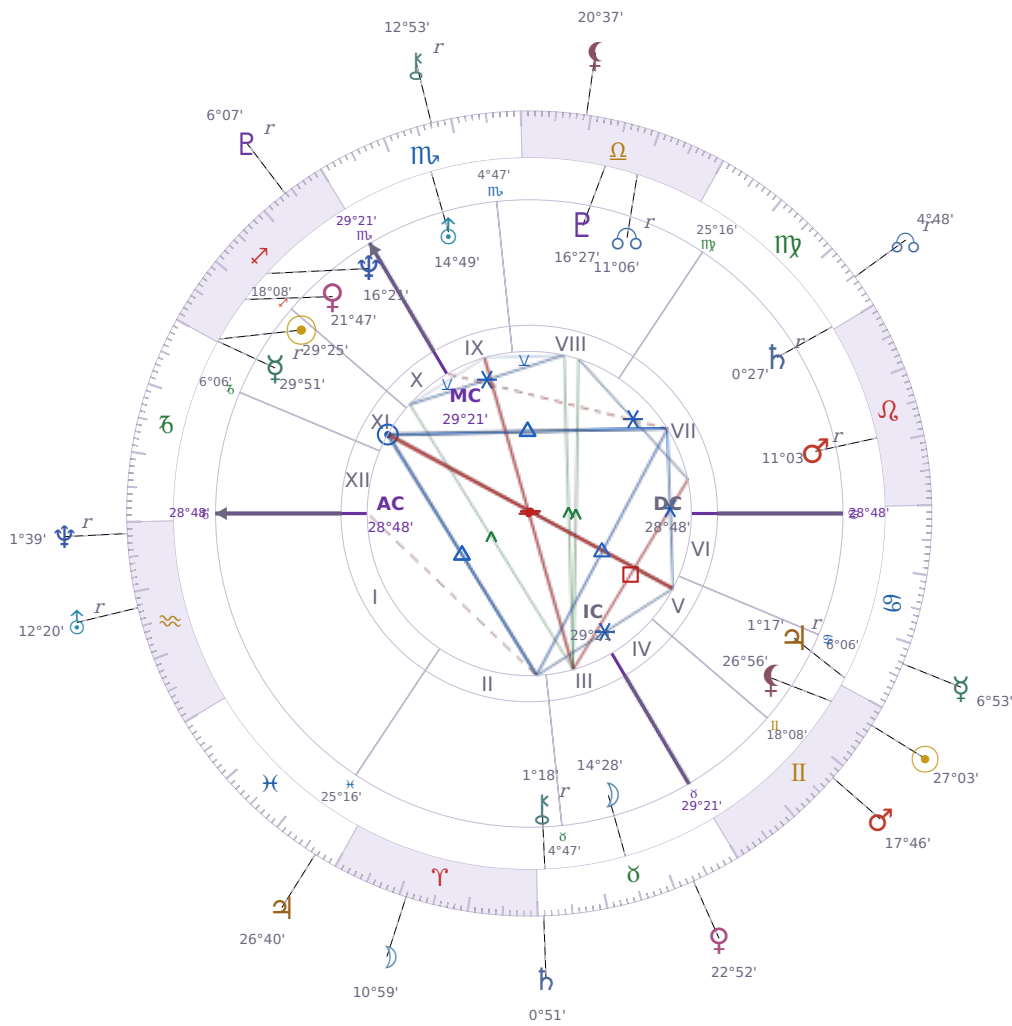

DAILY HOROSCOPE

Emmanuel Macron

President of France since 2017

♊ Sagittarius December 21, 1977 10:40 Amiens

Thursday, 18 June 1998

TRANSITS FOR TODAY

☉ Sun	in ♊ Gemini	27°03'18"
☾ Moon	in ♈ Aries	10°59'37"
☿ Mercury	in ♋ Cancer	6°53'22"
♀ Venus	in ♉ Taurus	22°52'41"
♂ Mars	in ♊ Gemini	17°46'35"
♃ Jupiter	in ♓ Pisces	26°40'47"
♄ Saturn	in ♉ Taurus	0°51'55"

♅ Uranus	in ♒ Aquarius Rx	12°20'40"
♆ Neptune	in ♒ Aquarius Rx	1°39'21"
♇ Pluto	in ♐ Sagittarius Rx	6°07'46"
♁ Chiron	in ♏ Scorpio Rx	12°53'20"
♁ NNode	in ♍ Virgo Rx	4°48'09"
♁ Lilith	in ♎ Libra	20°37'36"

## NATAL PLANETS

☉ Sun	in ♐ Sagittarius	29°25'05"	XI
☾ Moon	in ♉ Taurus	14°28'55"	III
☿ Mercury	in ♐ Sagittarius	29°51'52"	XI Rx
♀ Venus	in ♐ Sagittarius	21°47'46"	XI
♂ Mars	in ♌ Leo	11°03'34"	VII Rx
♃ Jupiter	in ♋ Cancer	1°17'35"	V Rx
♄ Saturn	in ♍ Virgo	0°27'25"	VII Rx
♅ Uranus	in ♏ Scorpio	14°49'33"	IX
♆ Neptune	in ♐ Sagittarius	16°21'30"	X
♇ Pluto	in ♎ Libra	16°27'10"	VIII
♁ Chiron	in ♉ Taurus	1°18'59"	II Rx
♁ North Node	in ♎ Libra	11°07'00"	VIII Rx
♁ Lilith	in ♊ Gemini	26°56'07"	V

## KEY TRANSIT FACTORS