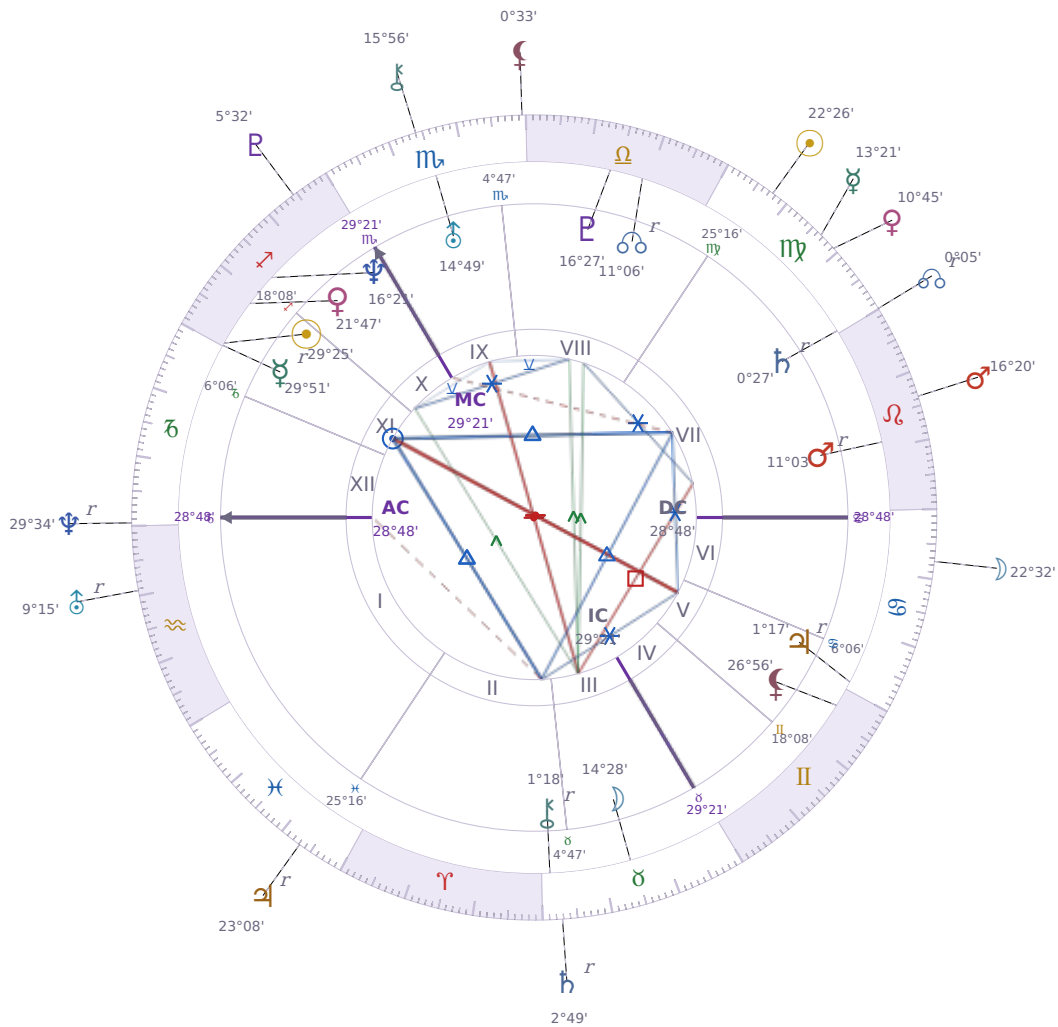

DAILY HOROSCOPE

Emmanuel Macron

President of France since 2017

♐ Sagittarius December 21, 1977 10:40 Amiens

Tuesday, 15 September 1998

TRANSITS FOR TODAY

☉ Sun	in ♍ Virgo	22°26'41"
☾ Moon	in ♋ Cancer	22°32'39"
☿ Mercury	in ♍ Virgo	13°21'21"
♀ Venus	in ♍ Virgo	10°45'38"
♂ Mars	in ♌ Leo	16°20'53"
♃ Jupiter	in ♓ Pisces Rx	23°08'19"
♄ Saturn	in ♉ Taurus Rx	2°49'40"

♅ Uranus	in ♒ Aquarius Rx	9°15'16"
♆ Neptune	in ♑ Capricorn Rx	29°34'01"
♇ Pluto	in ♏ Sagittarius	5°32'57"
♁ Chiron	in ♏ Scorpio	15°56'24"
♁ NNode	in ♍ Virgo Rx	0°05'22"
♁ Lilith	in ♏ Scorpio	0°33'29"