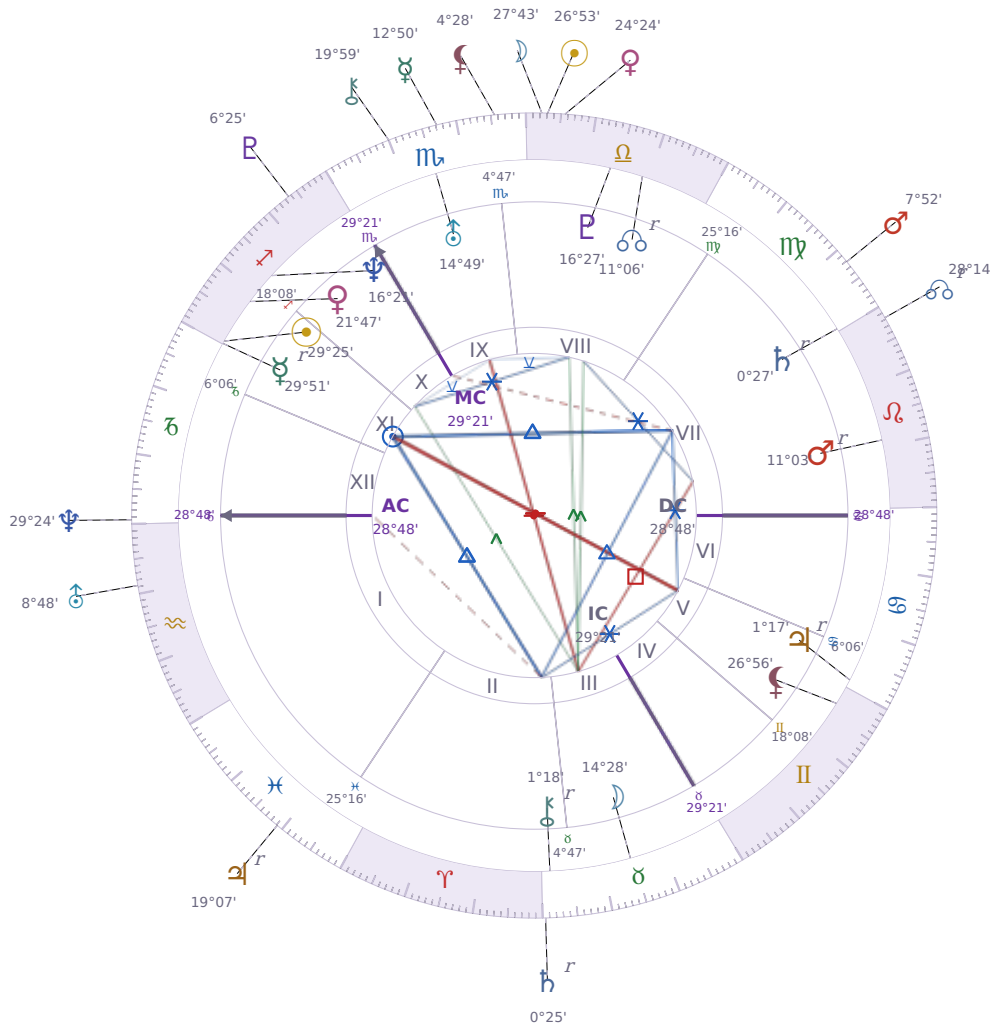

DAILY HOROSCOPE

Emmanuel Macron

President of France since 2017

♏ Sagittarius December 21, 1977 10:40 Amiens

Tuesday, 20 October 1998

TRANSITS FOR TODAY

☉ Sun	in ♎ Libra	26°53'28"
☾ Moon	in ♎ Libra	27°43'31"
☿ Mercury	in ♏ Scorpio	12°50'12"
♀ Venus	in ♎ Libra	24°24'35"
♂ Mars	in ♍ Virgo	7°52'52"
♃ Jupiter	in ♓ Pisces Rx	19°07'45"
♄ Saturn	in ♉ Taurus Rx	0°25'19"

♅ Uranus	in ♒ Aquarius	8°48'39"
♆ Neptune	in ♑ Capricorn	29°24'22"
♇ Pluto	in ♏ Sagittarius	6°25'05"
♁ Chiron	in ♏ Scorpio	19°59'32"
♁ NNode	in ♌ Leo <b>Rx</b>	28°14'07"
♁ Lilith	in ♏ Scorpio	4°28'14"

## NATAL PLANETS

☉ Sun	in ♏ Sagittarius	29°25'05"	XI
☾ Moon	in ♉ Taurus	14°28'55"	III
☿ Mercury	in ♏ Sagittarius	29°51'52"	XI <b>Rx</b>
♀ Venus	in ♏ Sagittarius	21°47'46"	XI
♂ Mars	in ♌ Leo	11°03'34"	VII <b>Rx</b>
♃ Jupiter	in ♋ Cancer	1°17'35"	V <b>Rx</b>
♄ Saturn	in ♍ Virgo	0°27'25"	VII <b>Rx</b>
♅ Uranus	in ♏ Scorpio	14°49'33"	IX
♆ Neptune	in ♏ Sagittarius	16°21'30"	X
♇ Pluto	in ♎ Libra	16°27'10"	VIII
♁ Chiron	in ♉ Taurus	1°18'59"	II <b>Rx</b>
♁ North Node	in ♎ Libra	11°07'00"	VIII <b>Rx</b>
♁ Lilith	in ♊ Gemini	26°56'07"	V

## KEY TRANSIT FACTORS