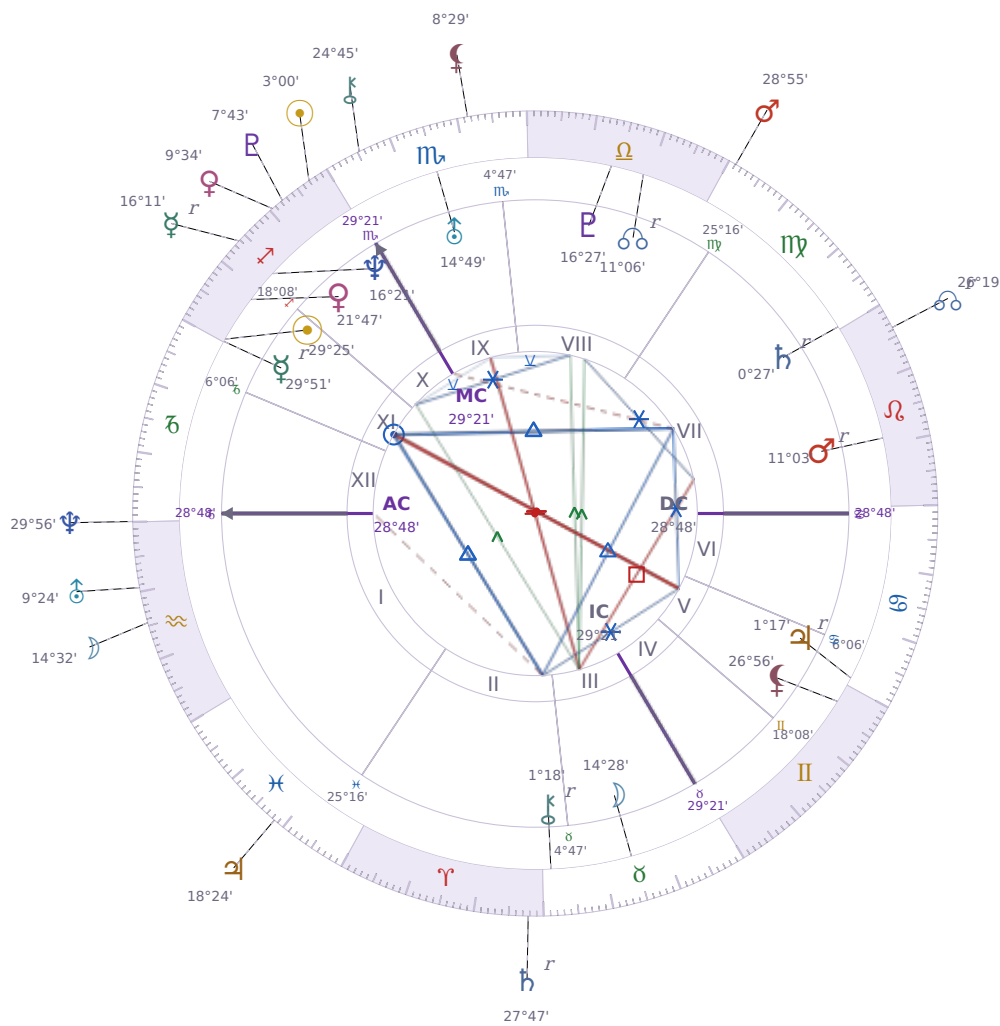

DAILY HOROSCOPE

Emmanuel Macron

President of France since 2017

♐ Sagittarius December 21, 1977 10:40 Amiens

Wednesday, 25 November 1998

TRANSITS FOR TODAY

☉ Sun	in ♐ Sagittarius	3°00'33"
☾ Moon	in ♒ Aquarius	14°32'36"
☿ Mercury	in ♐ Sagittarius Rx	16°11'25"
♀ Venus	in ♐ Sagittarius	9°34'09"
♂ Mars	in ♍ Virgo	28°55'05"
♃ Jupiter	in ♓ Pisces	18°24'27"
♄ Saturn	in ♈ Aries Rx	27°47'51"

♅ Uranus	in ♒ Aquarius	9°24'16"
♆ Neptune	in ♑ Capricorn	29°56'15"
♇ Pluto	in ♏ Sagittarius	7°43'48"
♁ Chiron	in ♏ Scorpio	24°45'23"
♁ NNode	in ♌ Leo Rx	26°19'44"
♁ Lilith	in ♏ Scorpio	8°29'56"

## KEY TRANSIT FACTORS