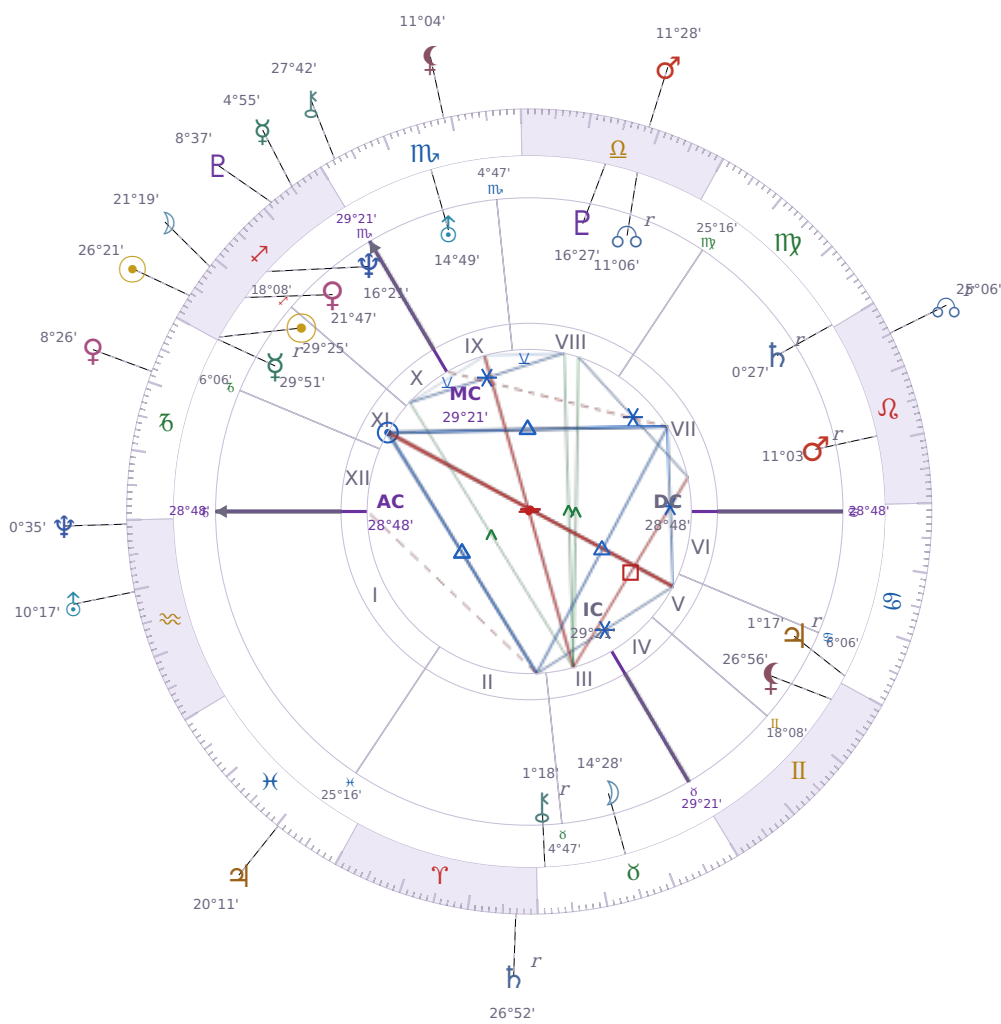

DAILY HOROSCOPE

Emmanuel Macron

President of France since 2017

♐ Sagittarius December 21, 1977 10:40 Amiens

Friday, 18 December 1998

TRANSITS FOR TODAY

☉ Sun	in ♐ Sagittarius	26°21'11"
☾ Moon	in ♐ Sagittarius	21°19'38"
☿ Mercury	in ♐ Sagittarius	4°55'55"
♀ Venus	in ♏ Capricorn	8°26'44"
♂ Mars	in ♎ Libra	11°28'54"
♃ Jupiter	in ♓ Pisces	20°11'23"
♄ Saturn	in ♈ Aries Rx	26°52'59"

♅ Uranus	in ♒ Aquarius	10°17'41"
♆ Neptune	in ♒ Aquarius	0°35'39"
♇ Pluto	in ♐ Sagittarius	8°37'22"
♁ Chiron	in ♏ Scorpio	27°42'47"
♁ NNode	in ♌ Leo Rx	25°06'40"
♁ Lilith	in ♏ Scorpio	11°04'27"

NATAL PLANETS