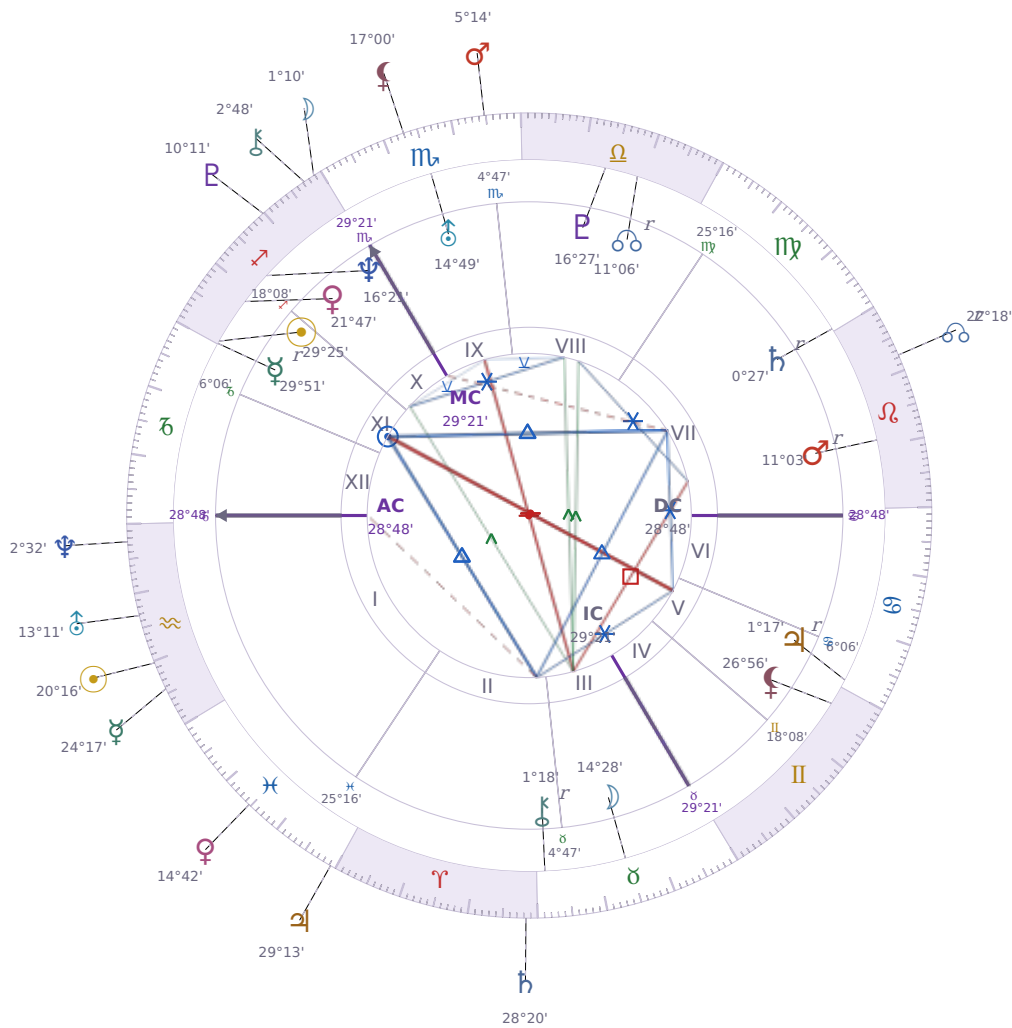

DAILY HOROSCOPE

Emmanuel Macron

President of France since 2017

♊ Sagittarius December 21, 1977 10:40 Amiens

Tuesday, 9 February 1999

TRANSITS FOR TODAY

☉ Sun	in ♒ Aquarius	20°16'45"
☾ Moon	in ♊ Sagittarius	1°10'32"
☿ Mercury	in ♒ Aquarius	24°17'31"
♀ Venus	in ♋ Pisces	14°42'02"
♂ Mars	in ♏ Scorpio	5°14'07"
♃ Jupiter	in ♋ Pisces	29°13'44"
♄ Saturn	in ♈ Aries	28°20'07"

♅ Uranus	in ♒ Aquarius	13°11'36"
♆ Neptune	in ♒ Aquarius	2°32'10"
♇ Pluto	in ♐ Sagittarius	10°11'47"
♁ Chiron	in ♐ Sagittarius	2°48'07"
♁ NNode	in ♌ Leo Rx	22°18'17"
♁ Lilith	in ♏ Scorpio	17°00'43"

NATAL PLANETS