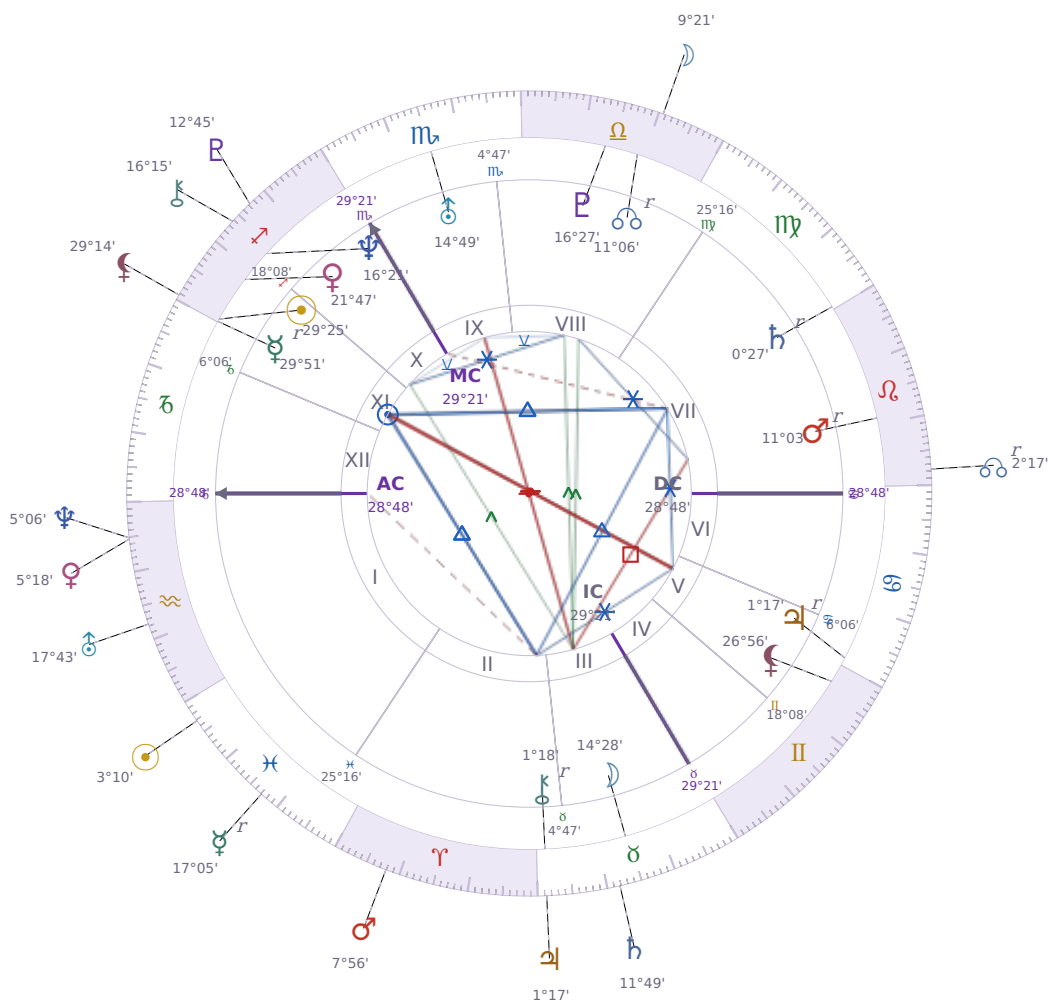

DAILY HOROSCOPE

Emmanuel Macron

President of France since 2017

♊ Sagittarius December 21, 1977 10:40 Amiens

Tuesday, 22 February 2000

TRANSITS FOR TODAY

☉ Sun	in ♋ Pisces	3°10'02"
☾ Moon	in ♎ Libra	9°21'21"
☿ Mercury	in ♋ Pisces Rx	17°05'57"
♀ Venus	in ♒ Aquarius	5°18'40"
♂ Mars	in ♈ Aries	7°56'34"
♃ Jupiter	in ♉ Taurus	1°17'37"
♄ Saturn	in ♉ Taurus	11°49'46"