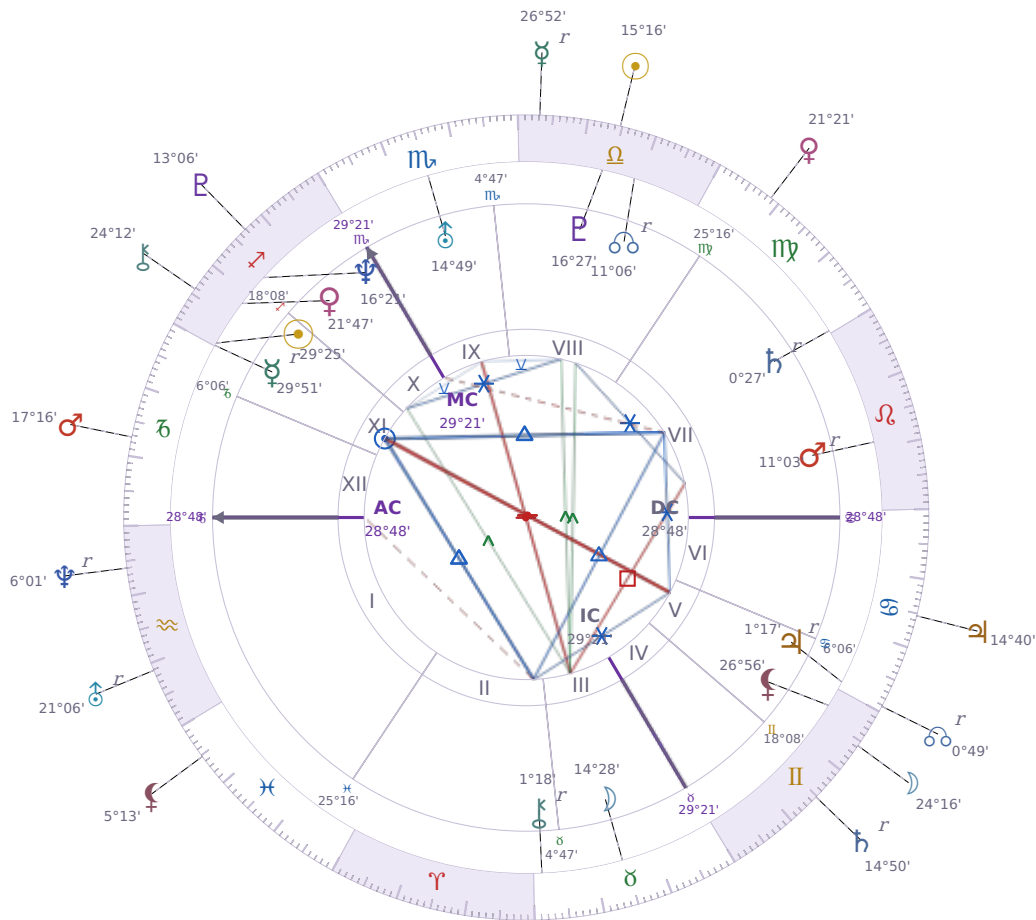

DAILY PERSONAL HOROSCOPE

Emmanuel Macron

President of France since 2017

♊ Sagittarius December 21, 1977 10:40 Amiens

Monday, 8 October 2001

TRANSITS FOR TODAY

☉ Sun	in ♎ Libra	15°16'15"
☾ Moon	in ♊ Gemini	24°16'58"
☿ Mercury	in ♎ Libra Rx	26°52'04"
♀ Venus	in ♍ Virgo	21°21'20"
♂ Mars	in ♐ Capricorn	17°16'19"
♃ Jupiter	in ♋ Cancer	14°40'17"
♄ Saturn	in ♊ Gemini Rx	14°50'57"

♅ Uranus	in ♒ Aquarius Rx	21°06'59"
♆ Neptune	in ♒ Aquarius Rx	6°01'04"
♇ Pluto	in ♏ Sagittarius	13°06'18"
♁ Chiron	in ♏ Sagittarius	24°12'26"
♁ NNode	in ♋ Cancer Rx	0°49'53"
♁ Lilith	in ♋ Pisces	5°13'30"