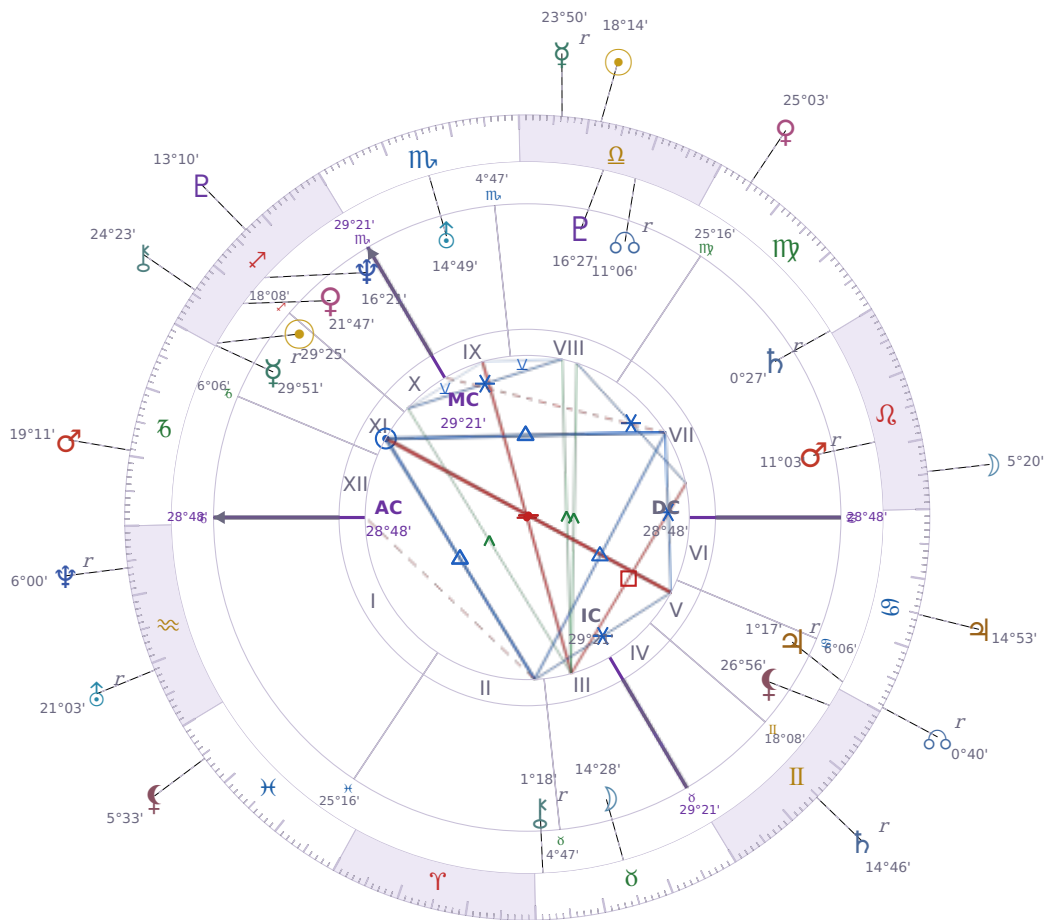

DAILY PERSONAL HOROSCOPE

Emmanuel Macron

President of France since 2017

♊ Sagittarius December 21, 1977 10:40 Amiens

Thursday, 11 October 2001

TRANSITS FOR TODAY

☉ Sun	in ♎ Libra	18°14'08"
☾ Moon	in ♌ Leo	5°20'52"
☿ Mercury	in ♎ Libra Rx	23°50'27"
♀ Venus	in ♍ Virgo	25°03'44"
♂ Mars	in ♐ Capricorn	19°11'44"
♃ Jupiter	in ♋ Cancer	14°53'47"
♄ Saturn	in ♊ Gemini Rx	14°46'43"

♅ Uranus	in ♒ Aquarius Rx	21°03'57"
♆ Neptune	in ♒ Aquarius Rx	6°00'16"
♇ Pluto	in ♐ Sagittarius	13°10'44"
♁ Chiron	in ♐ Sagittarius	24°23'41"
♋ NNode	in ♋ Cancer Rx	0°40'21"
♁ Lilith	in ♋ Pisces	5°33'38"