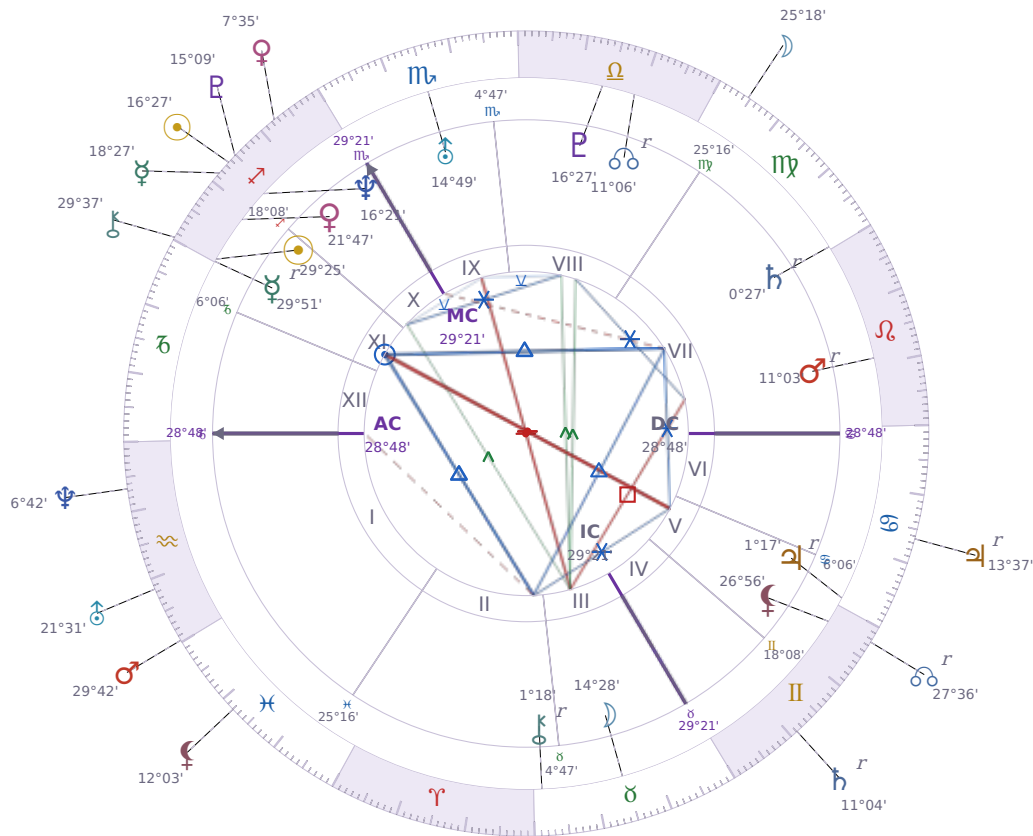

DAILY PERSONAL HOROSCOPE

Emmanuel Macron

President of France since 2017

♐ Sagittarius December 21, 1977 10:40 Amiens

Saturday, 8 December 2001

TRANSITS FOR TODAY

☉ Sun	in ♐ Sagittarius	16°27'38"
☾ Moon	in ♍ Virgo	25°18'44"
☿ Mercury	in ♐ Sagittarius	18°27'31"
♀ Venus	in ♐ Sagittarius	7°35'15"
♂ Mars	in ♒ Aquarius	29°42'02"
♃ Jupiter	in ♋ Cancer Rx	13°37'59"
♄ Saturn	in ♊ Gemini Rx	11°04'40"

♅ Uranus	in ♒ Aquarius	21°31'59"
♆ Neptune	in ♒ Aquarius	6°42'52"
♇ Pluto	in ♐ Sagittarius	15°09'15"
♁ Chiron	in ♐ Sagittarius	29°37'44"
♁ NNode	in ♊ Gemini Rx	27°36'05"
♁ Lilith	in ♋ Pisces	12°03'04"