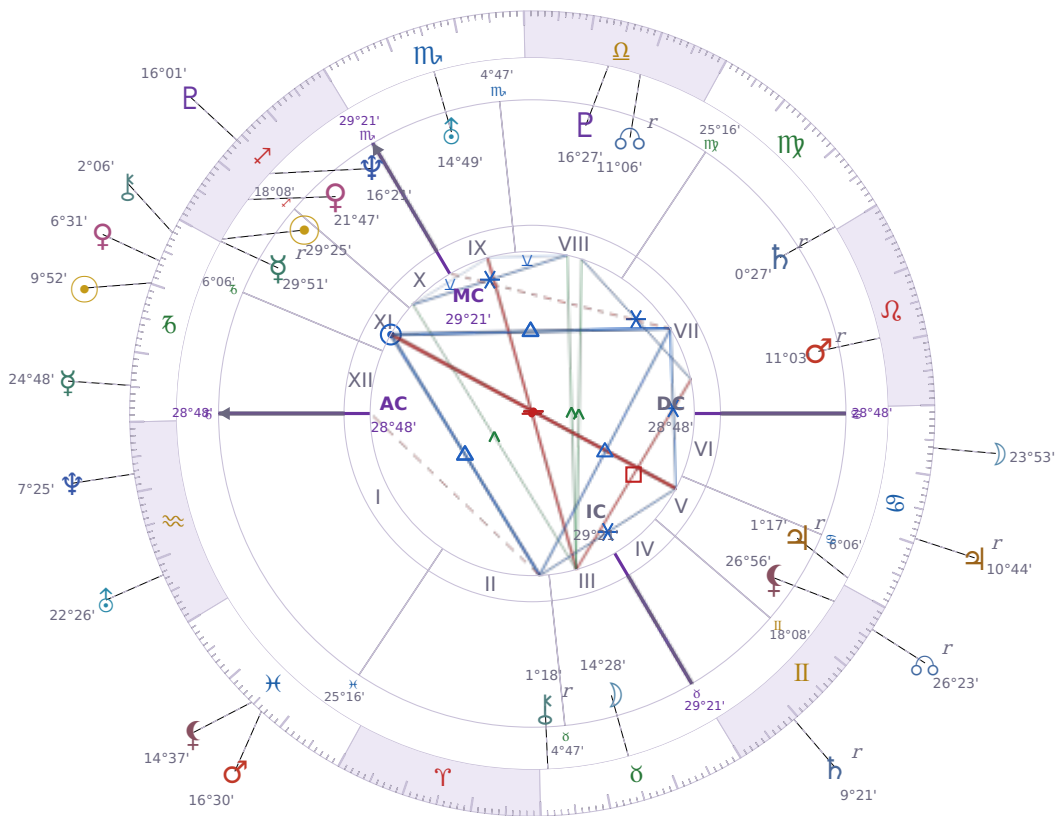

DAILY PERSONAL HOROSCOPE

Emmanuel Macron

President of France since 2017

♐ Sagittarius December 21, 1977 10:40 Amiens

Monday, 31 December 2001

TRANSITS FOR TODAY

☉ Sun	in ♐ Capricorn	9°52'27"
☾ Moon	in ♋ Cancer	23°53'11"
☿ Mercury	in ♐ Capricorn	24°48'35"
♀ Venus	in ♐ Capricorn	6°31'56"
♂ Mars	in ♓ Pisces	16°30'56"
♃ Jupiter	in ♋ Cancer Rx	10°44'04"
♄ Saturn	in ♊ Gemini Rx	9°21'21"

♅ Uranus	in ♒ Aquarius	22°26'07"
♆ Neptune	in ♒ Aquarius	7°25'38"
♇ Pluto	in ♏ Sagittarius	16°01'08"
♁ Chiron	in ♑ Capricorn	2°06'40"
♊ NNode	in ♊ Gemini Rx	26°23'01"
♁ Lilith	in ♋ Pisces	14°37'38"

NATAL PLANETS