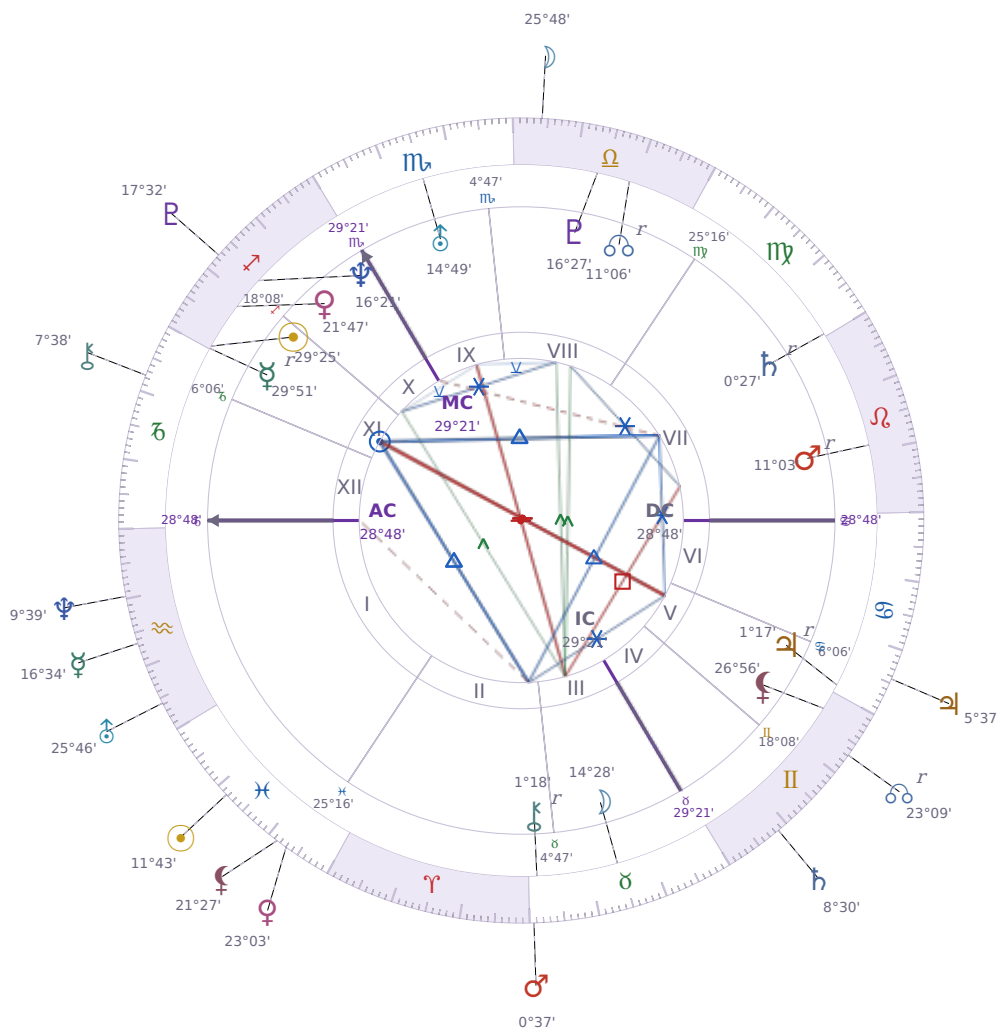

DAILY PERSONAL HOROSCOPE

Emmanuel Macron

President of France since 2017

♊ Sagittarius December 21, 1977 10:40 Amiens

Saturday, 2 March 2002

TRANSITS FOR TODAY

☉ Sun	in ♓ Pisces	11°43'26"
☾ Moon	in ♎ Libra	25°48'44"
☿ Mercury	in ♒ Aquarius	16°34'36"
♀ Venus	in ♓ Pisces	23°03'35"
♂ Mars	in ♉ Taurus	0°37'04"
♃ Jupiter	in ♋ Cancer	5°37'29"
♄ Saturn	in ♊ Gemini	8°30'09"

♅ Uranus	in ♒ Aquarius	25°46'53"
♆ Neptune	in ♒ Aquarius	9°39'39"
♇ Pluto	in ♐ Sagittarius	17°32'10"
♁ Chiron	in ♐ Capricorn	7°38'34"
♁ NNode	in ♊ Gemini Rx	23°09'13"
♁ Lilith	in ♓ Pisces	21°27'44"

NATAL PLANETS

♃ Jupiter stations Direct

Jupiter turning **direct again** means opportunities and decisions that felt stuck or unclear over the past months can finally move ahead with real momentum. What becomes **clearer now** is whether plans, applications, or deals are actually going to work — delays lift and you get actual answers instead of waiting. **Growth starts moving** in the areas where *Jupiter* sits in your chart, so watch for openings in money, work, relationships, or learning that were on pause during the retrograde.