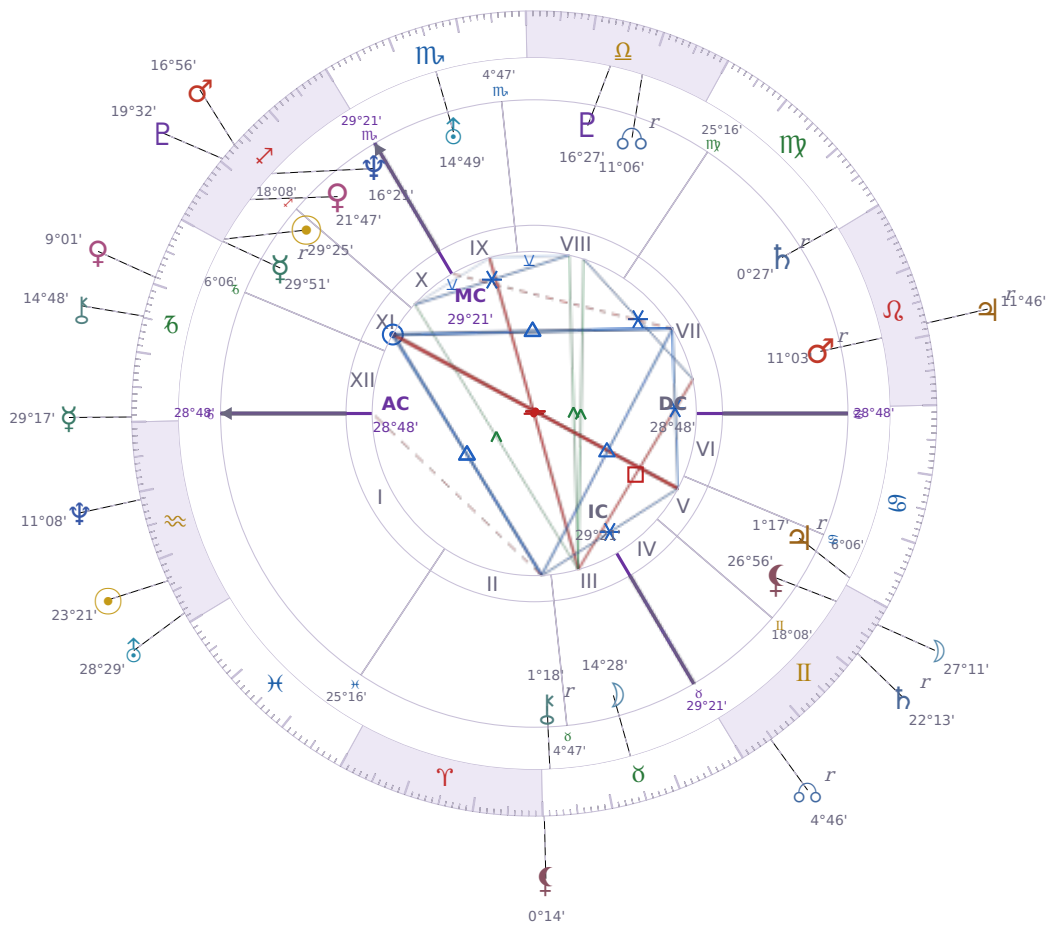

DAILY PERSONAL HOROSCOPE

## Emmanuel Macron

President of France since 2017

♊ Sagittarius December 21, 1977 10:40 Amiens

**Wednesday, 12 February 2003**

**TRANSITS FOR TODAY**

☉ Sun	in ♒ Aquarius	23°21'10"
☾ Moon	in ♊ Gemini	27°11'58"
☿ Mercury	in ♑ Capricorn	29°17'51"
♀ Venus	in ♑ Capricorn	9°01'43"
♂ Mars	in ♐ Sagittarius	16°56'44"
♃ Jupiter	in ♌ Leo <b>Rx</b>	11°46'10"
♄ Saturn	in ♊ Gemini <b>Rx</b>	22°13'32"

♅ Uranus	in ♒ Aquarius	28°29'46"
♆ Neptune	in ♒ Aquarius	11°08'11"
♇ Pluto	in ♐ Sagittarius	19°32'14"
♁ Chiron	in ♑ Capricorn	14°48'26"
♊ NNode	in ♊ Gemini Rx	4°46'45"
♁ Lilith	in ♉ Taurus	0°14'05"