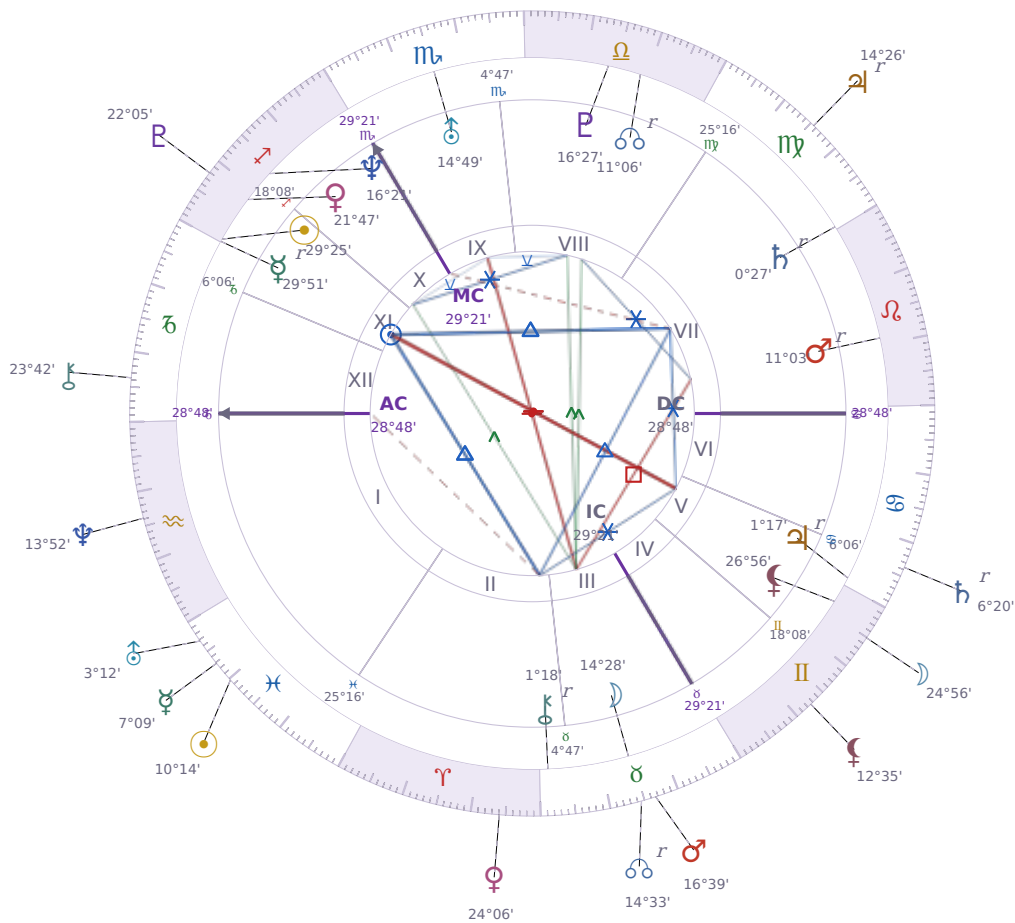

## DAILY PERSONAL HOROSCOPE

### Emmanuel Macron

President of France since 2017

♊ Sagittarius December 21, 1977 10:40 Amiens

**Sunday, 29 February 2004**

#### TRANSITS FOR TODAY

☉ Sun	in ♓ Pisces	10°14'27"
☾ Moon	in ♊ Gemini	24°56'29"
☿ Mercury	in ♓ Pisces	7°09'08"
♀ Venus	in ♈ Aries	24°06'31"
♂ Mars	in ♉ Taurus	16°39'24"
♃ Jupiter	in ♍ Virgo Rx	14°26'53"
♄ Saturn	in ♋ Cancer Rx	6°20'03"