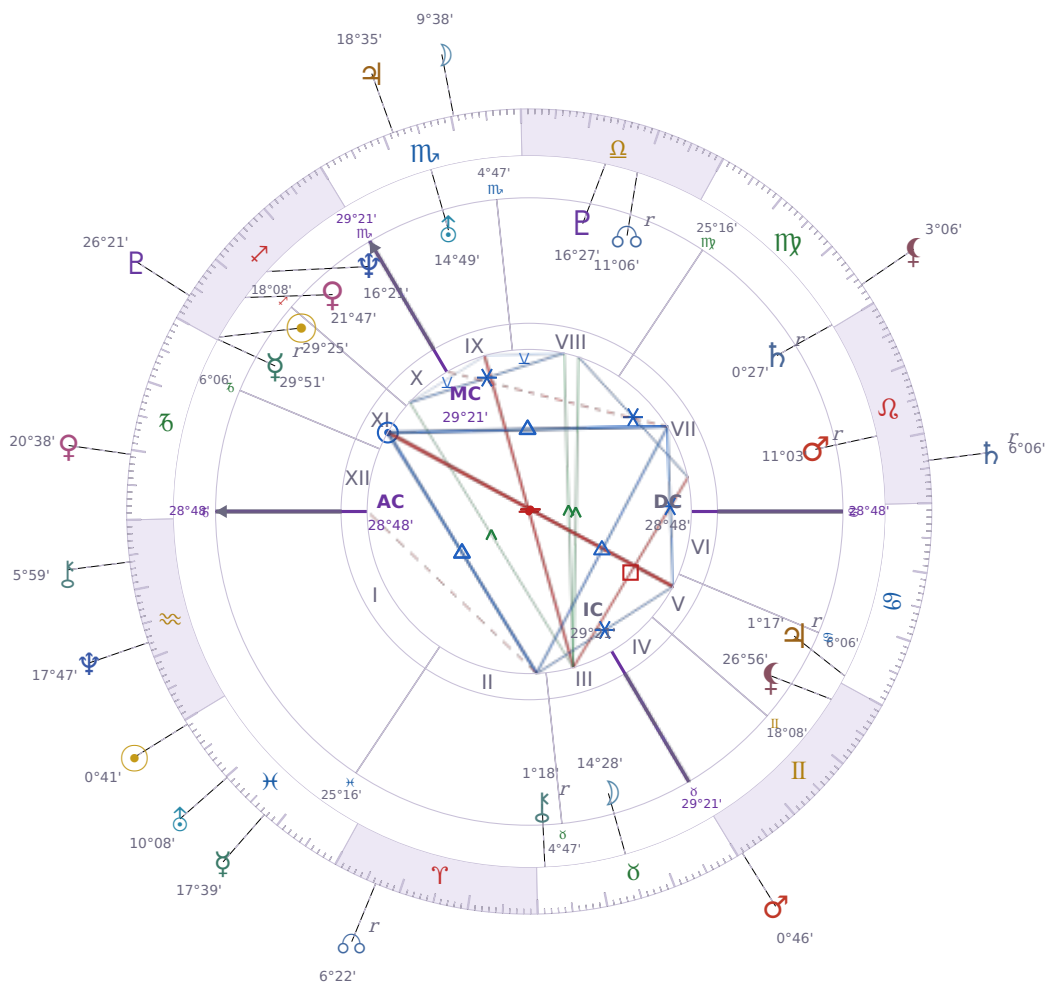

DAILY PERSONAL HOROSCOPE

Emmanuel Macron

President of France since 2017

♊ Sagittarius December 21, 1977 10:40 Amiens

Sunday, 19 February 2006

TRANSITS FOR TODAY

☉ Sun	in ♓ Pisces	0°41'47"
☾ Moon	in ♏ Scorpio	9°38'08"
☿ Mercury	in ♓ Pisces	17°39'14"
♀ Venus	in ♑ Capricorn	20°38'56"
♂ Mars	in ♊ Gemini	0°46'18"
♃ Jupiter	in ♏ Scorpio	18°35'11"
♄ Saturn	in ♌ Leo Rx	6°06'10"