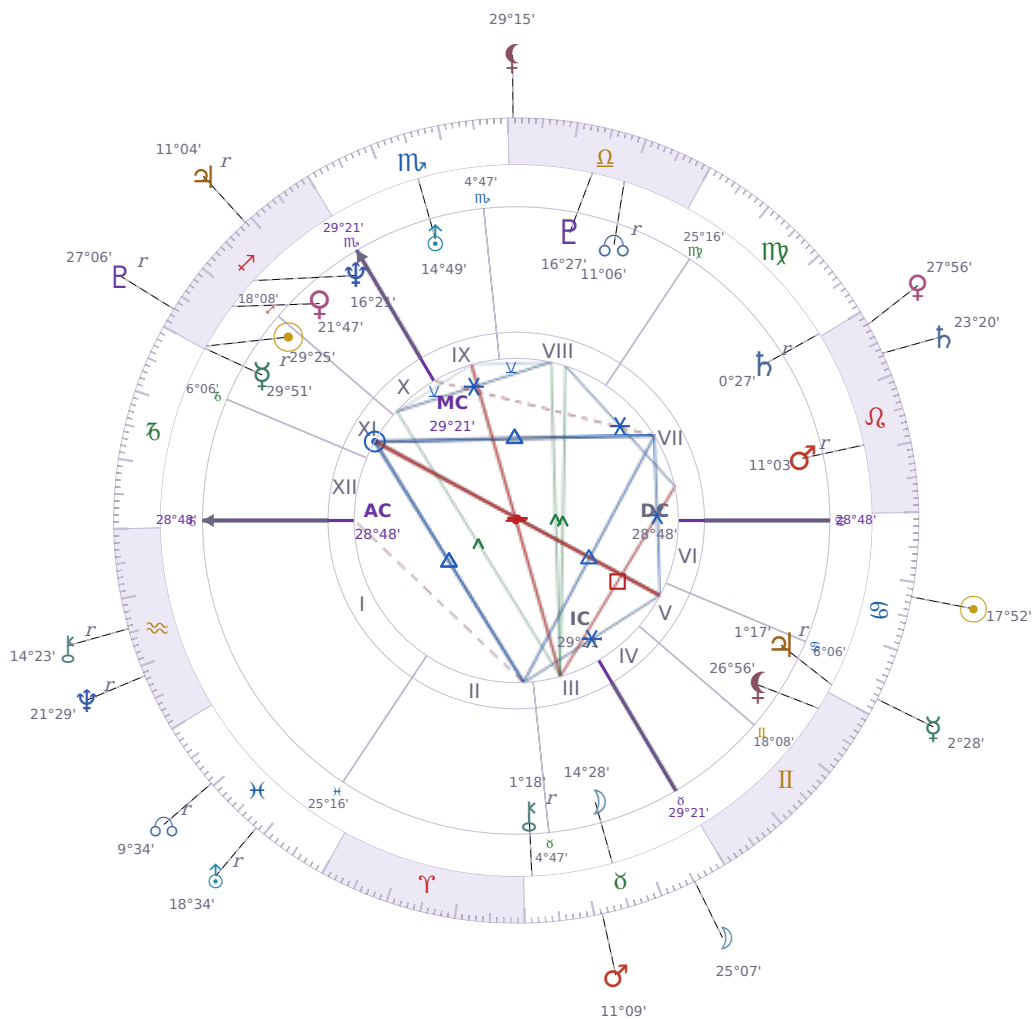

DAILY PERSONAL HOROSCOPE

## Emmanuel Macron

President of France since 2017

♊ Sagittarius December 21, 1977 10:40 Amiens

**Tuesday, 10 July 2007**

TRANSITS FOR TODAY

☉ Sun	in ♋ Cancer	17°52'22"
☾ Moon	in ♉ Taurus	25°07'09"
☿ Mercury	in ♋ Cancer	2°28'49"
♀ Venus	in ♌ Leo	27°56'19"
♂ Mars	in ♉ Taurus	11°09'16"
♃ Jupiter	in ♐ Sagittarius Rx	11°04'11"
♄ Saturn	in ♌ Leo	23°20'34"

♅ Uranus	in ♋ Pisces Rx	18°34'48"
♆ Neptune	in ♒ Aquarius Rx	21°29'55"
♇ Pluto	in ♏ Sagittarius Rx	27°06'16"
♁ Chiron	in ♒ Aquarius Rx	14°23'56"
♊ NNode	in ♋ Pisces Rx	9°34'56"
♁ Lilith	in ♎ Libra	29°15'59"