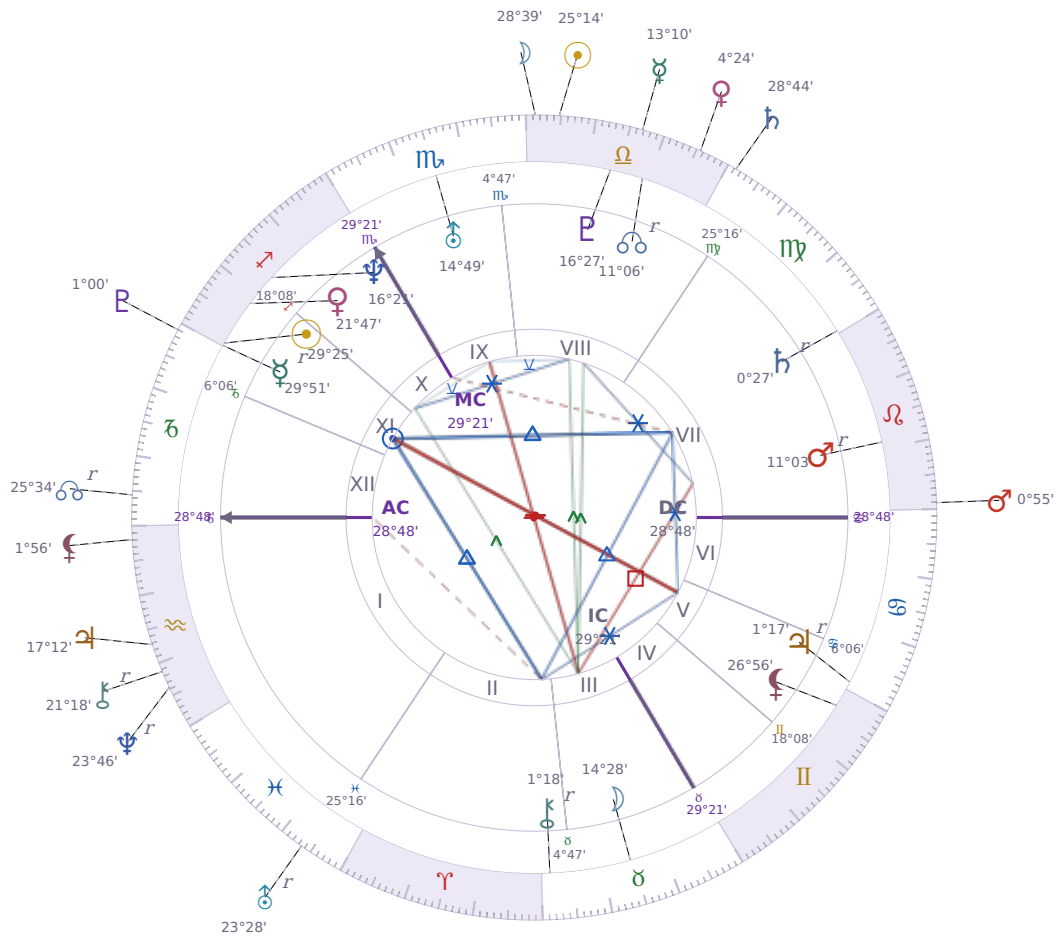

## DAILY PERSONAL HOROSCOPE

### Emmanuel Macron

President of France since 2017

♊ Sagittarius December 21, 1977 10:40 Amiens

**Sunday, 18 October 2009**

#### TRANSITS FOR TODAY

☉ Sun	in ♎ Libra	25°14'44"
☾ Moon	in ♎ Libra	28°39'06"
☿ Mercury	in ♎ Libra	13°10'51"
♀ Venus	in ♎ Libra	4°24'28"
♂ Mars	in ♌ Leo	0°55'25"
♃ Jupiter	in ♒ Aquarius	17°12'48"
♄ Saturn	in ♍ Virgo	28°44'18"