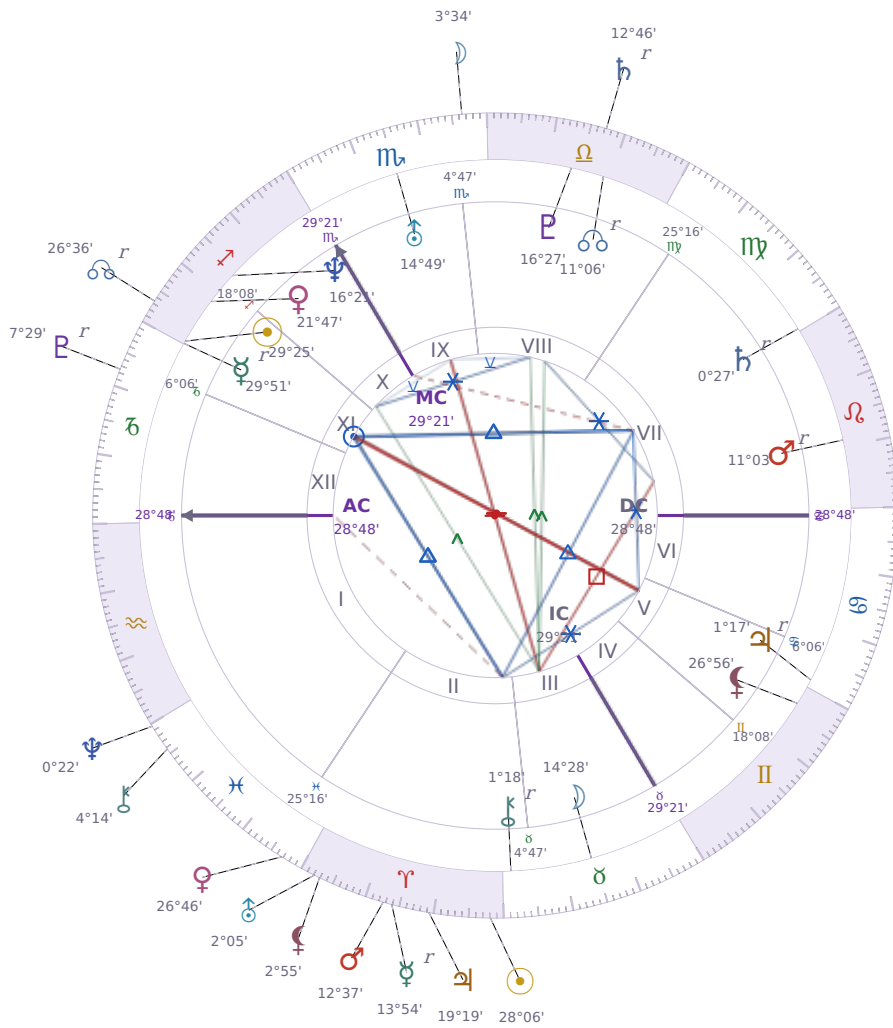

DAILY PERSONAL HOROSCOPE

Emmanuel Macron

President of France since 2017

♊ Sagittarius December 21, 1977 10:40 Amiens

Monday, 18 April 2011

TRANSITS FOR TODAY

☉ Sun	in ♈ Aries	28°06'58"
☾ Moon	in ♏ Scorpio	3°34'48"
☿ Mercury	in ♈ Aries Rx	13°54'24"
♀ Venus	in ♋ Pisces	26°46'14"
♂ Mars	in ♈ Aries	12°37'52"
♃ Jupiter	in ♈ Aries	19°19'28"
♄ Saturn	in ♎ Libra Rx	12°46'23"

♅ Uranus	in ♈ Aries	2°05'52"
♆ Neptune	in ♋ Pisces	0°22'09"
♇ Pluto	in ♏ Capricorn Rx	7°29'09"
♁ Chiron	in ♋ Pisces	4°14'45"
♁ NNode	in ♐ Sagittarius Rx	26°36'53"
♁ Lilith	in ♈ Aries	2°55'21"

NATAL PLANETS