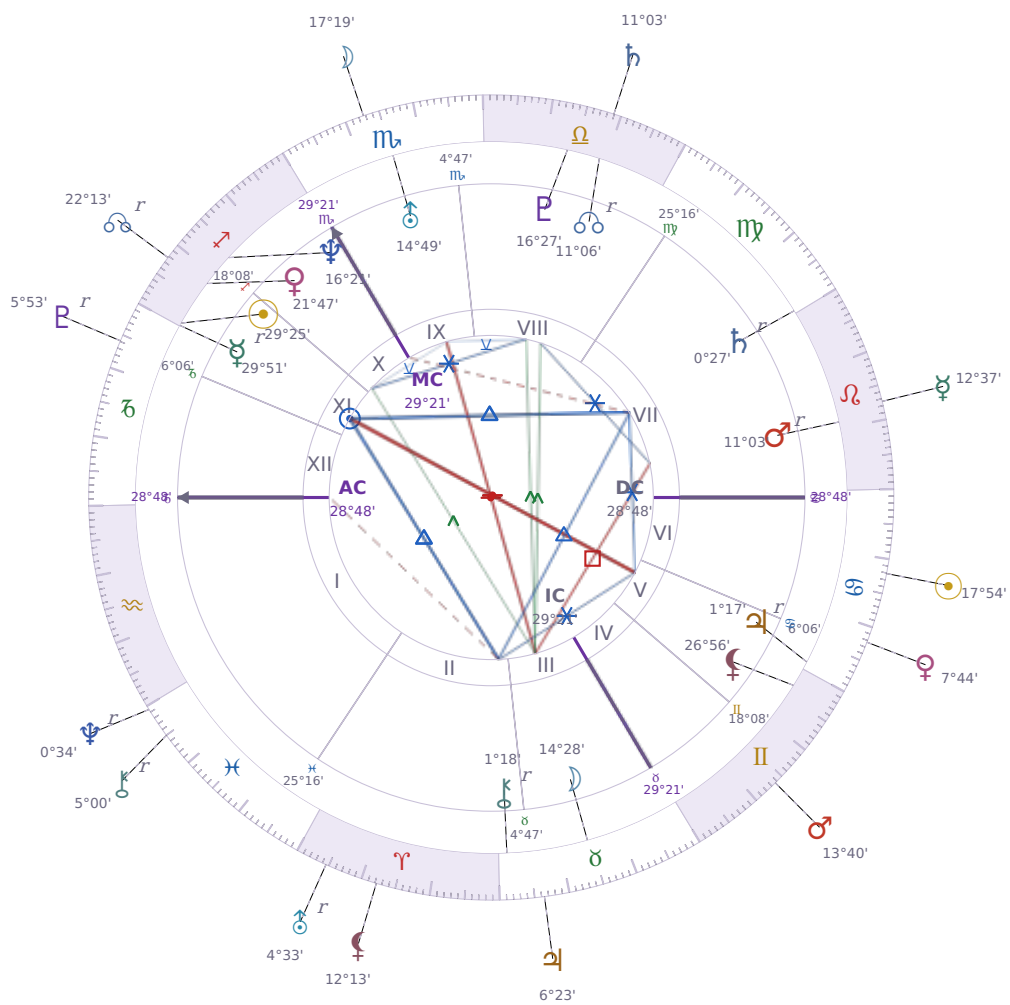

## DAILY PERSONAL HOROSCOPE

### Emmanuel Macron

President of France since 2017

♊ Sagittarius December 21, 1977 10:40 Amiens

**Sunday, 10 July 2011**

#### TRANSITS FOR TODAY

☉ Sun	in ♋ Cancer	17°54'42"
☾ Moon	in ♏ Scorpio	17°19'12"
☿ Mercury	in ♌ Leo	12°37'09"
♀ Venus	in ♋ Cancer	7°44'27"
♂ Mars	in ♊ Gemini	13°40'46"
♃ Jupiter	in ♉ Taurus	6°23'47"
♄ Saturn	in ♎ Libra	11°03'41"