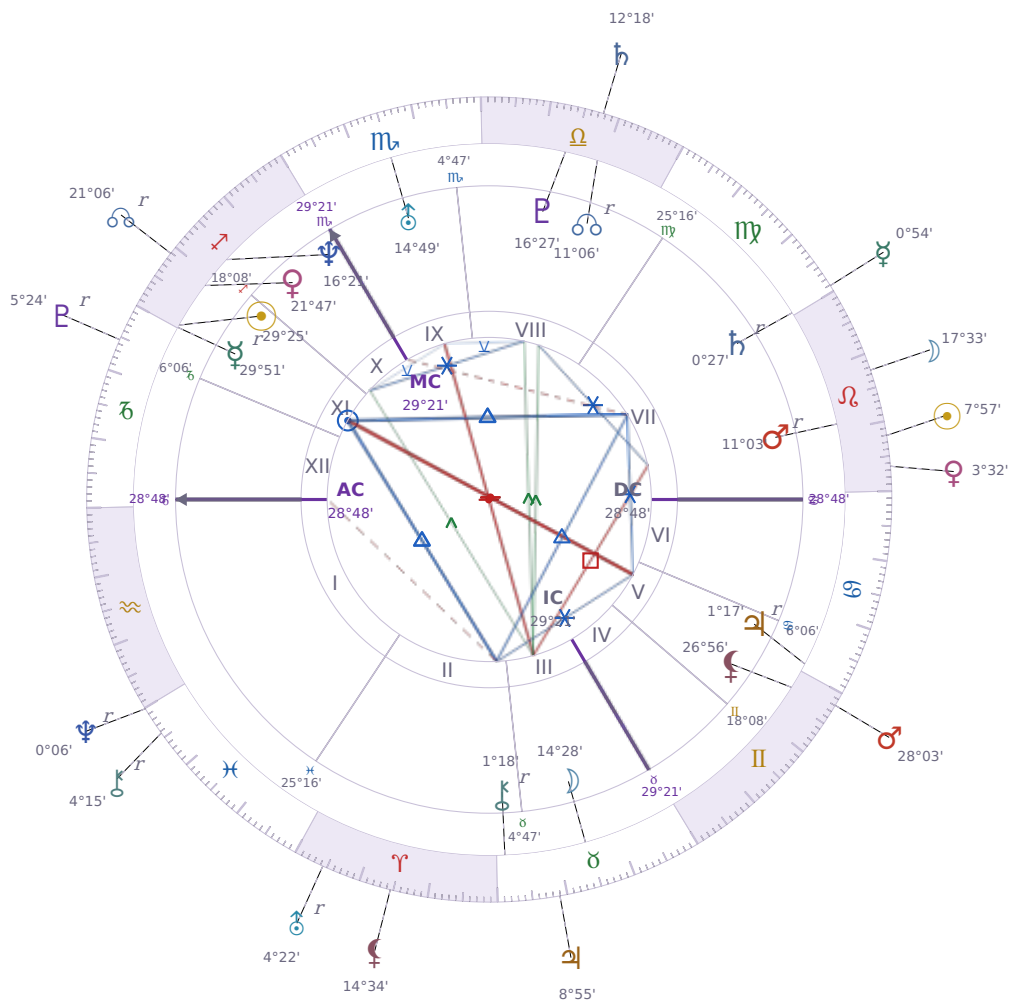

DAILY PERSONAL HOROSCOPE

Emmanuel Macron

President of France since 2017

♊ Sagittarius December 21, 1977 10:40 Amiens

Sunday, 31 July 2011

TRANSITS FOR TODAY

☉ Sun	in ♌ Leo	7°57'24"
☾ Moon	in ♌ Leo	17°33'25"
☿ Mercury	in ♍ Virgo	0°54'11"
♀ Venus	in ♌ Leo	3°32'32"
♂ Mars	in ♊ Gemini	28°03'30"
♃ Jupiter	in ♉ Taurus	8°55'08"
♄ Saturn	in ♎ Libra	12°18'49"

♅ Uranus	in ♈ Aries Rx	4°22'58"
♆ Neptune	in ♓ Pisces Rx	0°07'00"
♇ Pluto	in ♑ Capricorn Rx	5°24'42"
♁ Chiron	in ♓ Pisces Rx	4°15'09"
♊ NNode	in ♐ Sagittarius Rx	21°06'29"
♁ Lilith	in ♈ Aries	14°34'05"

NATAL PLANETS

☉ Sun	in ♐ Sagittarius	29°25'05"	XI
☾ Moon	in ♉ Taurus	14°28'55"	III
☿ Mercury	in ♐ Sagittarius	29°51'52"	XI Rx
♀ Venus	in ♐ Sagittarius	21°47'46"	XI
♂ Mars	in ♌ Leo	11°03'34"	VII Rx
♃ Jupiter	in ♋ Cancer	1°17'35"	V Rx
♄ Saturn	in ♍ Virgo	0°27'25"	VII Rx
♅ Uranus	in ♏ Scorpio	14°49'33"	IX
♆ Neptune	in ♐ Sagittarius	16°21'30"	X
♇ Pluto	in ♎ Libra	16°27'10"	VIII
♁ Chiron	in ♉ Taurus	1°18'59"	II Rx
♊ North Node	in ♎ Libra	11°07'00"	VIII Rx
♁ Lilith	in ♊ Gemini	26°56'07"	V