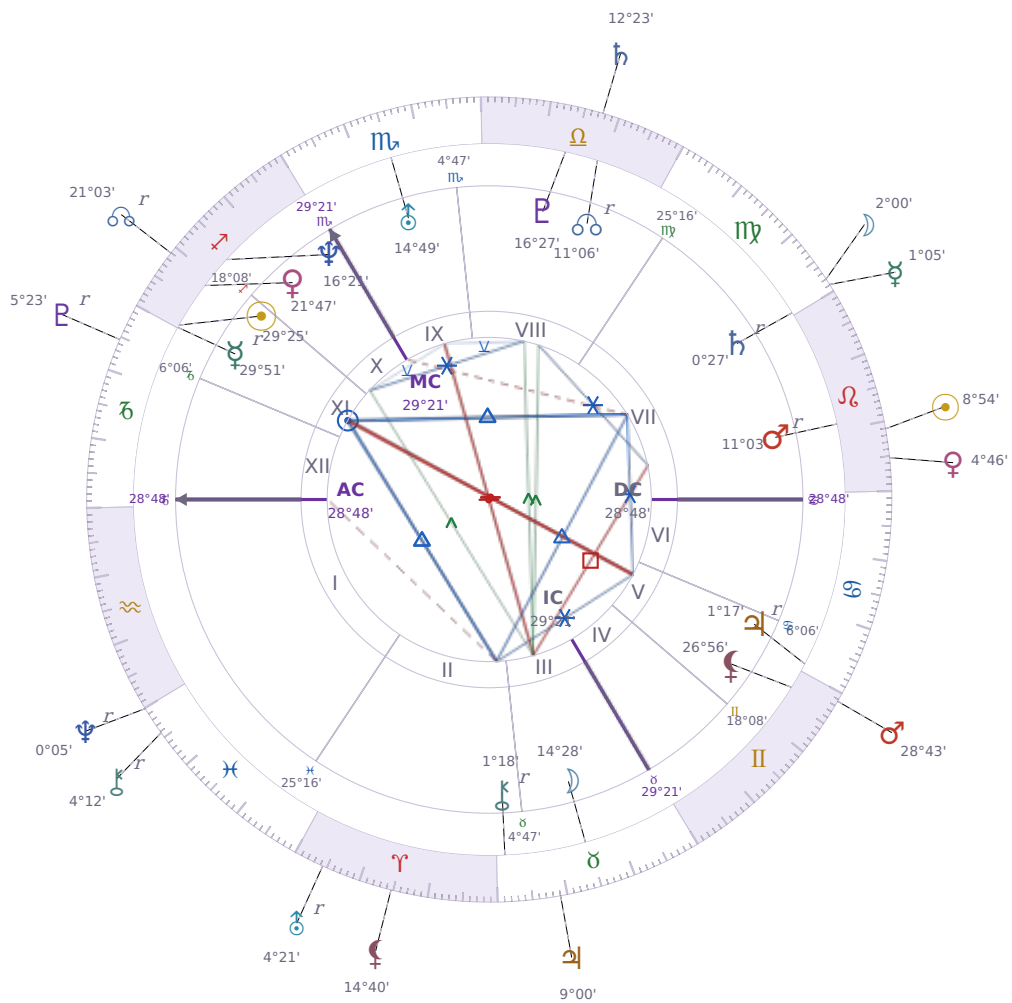

DAILY PERSONAL HOROSCOPE

Emmanuel Macron

President of France since 2017

♊ Sagittarius December 21, 1977 10:40 Amiens

Monday, 1 August 2011

TRANSITS FOR TODAY

| | | |
|-----------|-------------|-----------|
| ☉ Sun | in ♌ Leo | 8°54'49" |
| ☾ Moon | in ♋ Virgo | 2°00'05" |
| ☿ Mercury | in ♋ Virgo | 1°05'03" |
| ♀ Venus | in ♌ Leo | 4°46'28" |
| ♂ Mars | in ♊ Gemini | 28°43'52" |
| ♃ Jupiter | in ♉ Taurus | 9°00'38" |
| ♄ Saturn | in ♎ Libra | 12°23'17" |

| | | |
|-----------|---------------------|-----------|
| ♅ Uranus | in ♈ Aries Rx | 4°21'56" |
| ♆ Neptune | in ♋ Pisces Rx | 0°05'30" |
| ♇ Pluto | in ♏ Capricorn Rx | 5°23'29" |
| ♄ Chiron | in ♋ Pisces Rx | 4°12'34" |
| ♁ NNode | in ♐ Sagittarius Rx | 21°03'19" |
| ♁ Lilith | in ♈ Aries | 14°40'48" |

NATAL PLANETS

| | | | |
|--------------|------------------|-----------|---------|
| ☉ Sun | in ♐ Sagittarius | 29°25'05" | XI |
| ☾ Moon | in ♉ Taurus | 14°28'55" | III |
| ☿ Mercury | in ♐ Sagittarius | 29°51'52" | XI Rx |
| ♀ Venus | in ♐ Sagittarius | 21°47'46" | XI |
| ♂ Mars | in ♌ Leo | 11°03'34" | VII Rx |
| ♃ Jupiter | in ♋ Cancer | 1°17'35" | V Rx |
| ♄ Saturn | in ♍ Virgo | 0°27'25" | VII Rx |
| ♅ Uranus | in ♏ Scorpio | 14°49'33" | IX |
| ♆ Neptune | in ♐ Sagittarius | 16°21'30" | X |
| ♇ Pluto | in ♎ Libra | 16°27'10" | VIII |
| ♄ Chiron | in ♉ Taurus | 1°18'59" | II Rx |
| ♁ North Node | in ♎ Libra | 11°07'00" | VIII Rx |
| ♁ Lilith | in ♊ Gemini | 26°56'07" | V |

KEY TRANSIT FACTORS

☿ Mercury △ Trine ♄ natal Chiron ★

While this lasts, you find it easier to **talk through painful situations** without getting defensive or stuck. Your conversations with others become more straightforward and practical, which helps you actually work through what bothers you instead of ruminating alone. Over the coming weeks, this clarity in how you communicate can turn old hurts into useful lessons you can actually learn from.