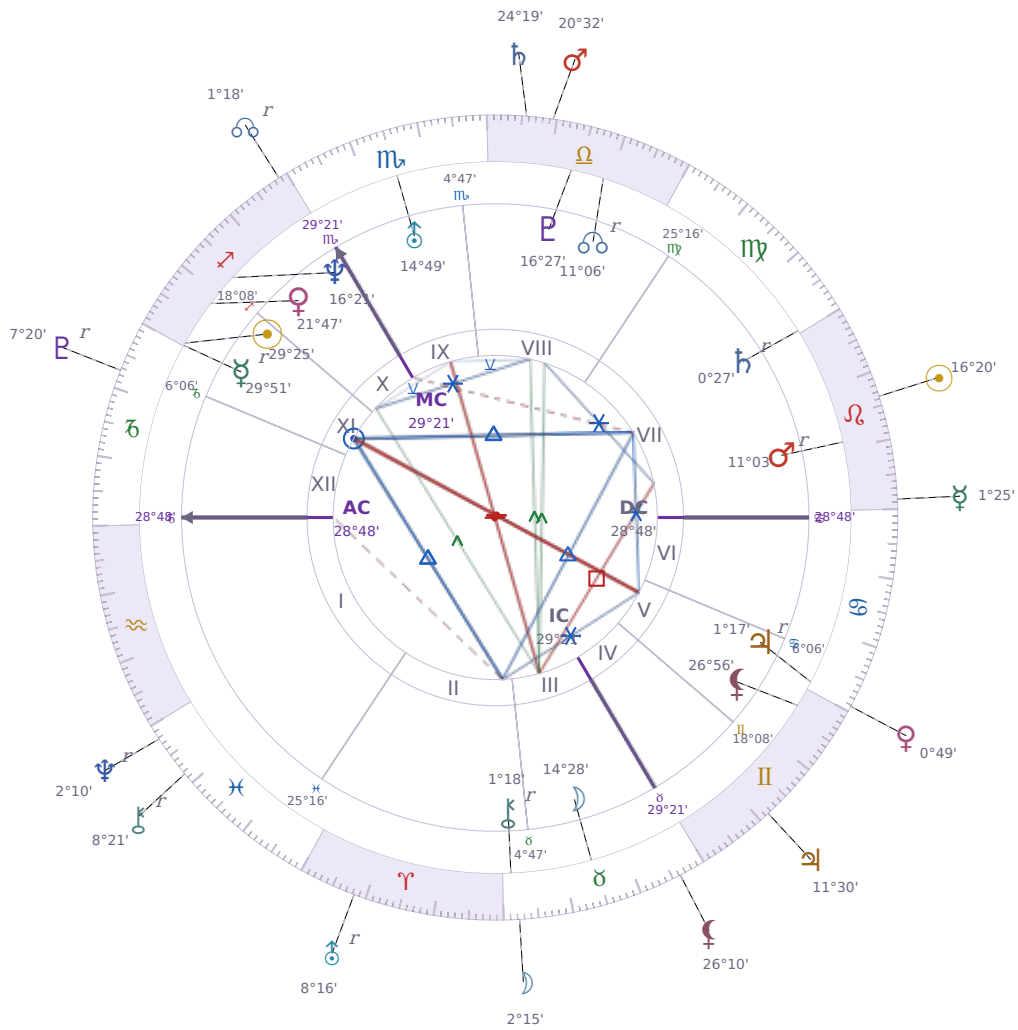

DAILY PERSONAL HOROSCOPE

Emmanuel Macron

President of France since 2017

♊ Sagittarius December 21, 1977 10:40 Amiens

Wednesday, 8 August 2012

TRANSITS FOR TODAY

☉ Sun	in ♌ Leo	16°20'14"
☾ Moon	in ♉ Taurus	2°15'54"
☿ Mercury	in ♌ Leo	1°25'50"
♀ Venus	in ♋ Cancer	0°49'55"
♂ Mars	in ♎ Libra	20°32'19"
♃ Jupiter	in ♊ Gemini	11°30'01"
♄ Saturn	in ♎ Libra	24°19'14"

♅ Uranus	in ♈ Aries Rx	8°16'24"
♆ Neptune	in ♋ Pisces Rx	2°10'32"
♇ Pluto	in ♐ Capricorn Rx	7°20'55"
♁ Chiron	in ♋ Pisces Rx	8°21'03"
♁ NNode	in ♐ Sagittarius Rx	1°18'10"
♁ Lilith	in ♉ Taurus	26°10'08"