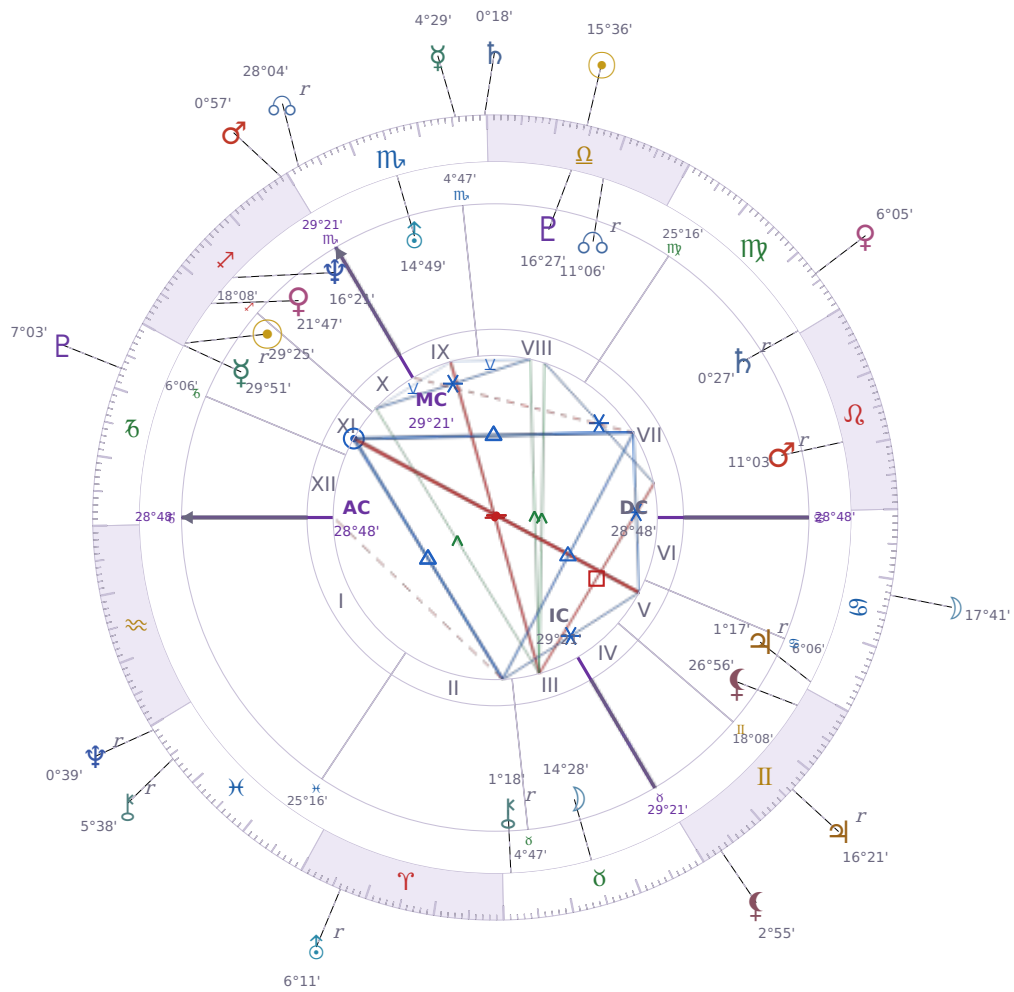

DAILY PERSONAL HOROSCOPE

Emmanuel Macron

President of France since 2017

♊ Sagittarius December 21, 1977 10:40 Amiens

Monday, 8 October 2012

TRANSITS FOR TODAY

☉ Sun	in ♎ Libra	15°36'33"
☾ Moon	in ♋ Cancer	17°41'01"
☿ Mercury	in ♏ Scorpio	4°29'06"
♀ Venus	in ♍ Virgo	6°05'13"
♂ Mars	in ♐ Sagittarius	0°57'47"
♃ Jupiter	in ♊ Gemini Rx	16°21'19"
♄ Saturn	in ♏ Scorpio	0°18'42"

♅ Uranus	in ♈ Aries Rx	6°11'02"
♆ Neptune	in ♓ Pisces Rx	0°39'56"
♇ Pluto	in ♑ Capricorn	7°03'39"
♁ Chiron	in ♓ Pisces Rx	5°38'16"
♁ NNode	in ♏ Scorpio Rx	28°04'19"
♁ Lilith	in ♊ Gemini	2°55'25"

NATAL PLANETS