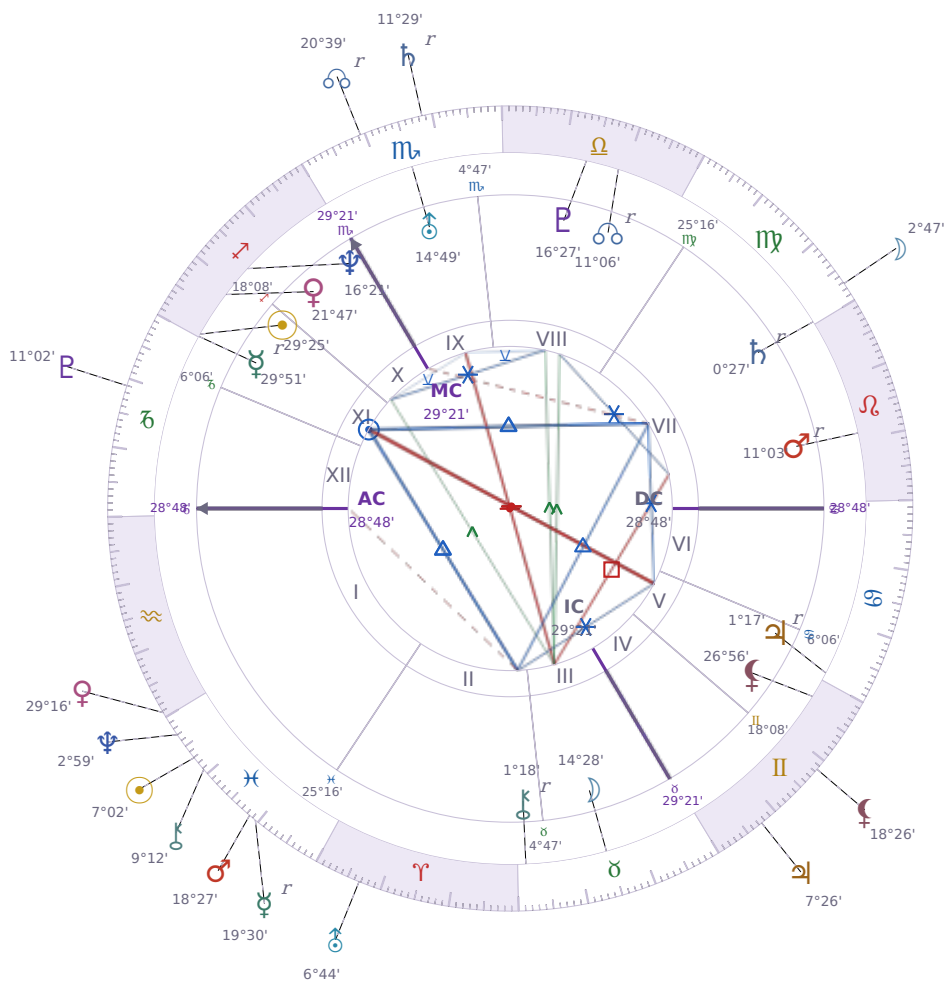

DAILY PERSONAL HOROSCOPE

## Emmanuel Macron

President of France since 2017

♊ Sagittarius December 21, 1977 10:40 Amiens

**Monday, 25 February 2013**

TRANSITS FOR TODAY

☉ Sun	in ♓ Pisces	7°02'48"
☾ Moon	in ♍ Virgo	2°47'15"
☿ Mercury	in ♓ Pisces Rx	19°30'44"
♀ Venus	in ♒ Aquarius	29°16'07"
♂ Mars	in ♓ Pisces	18°27'37"
♃ Jupiter	in ♊ Gemini	7°26'49"
♄ Saturn	in ♏ Scorpio Rx	11°29'11"