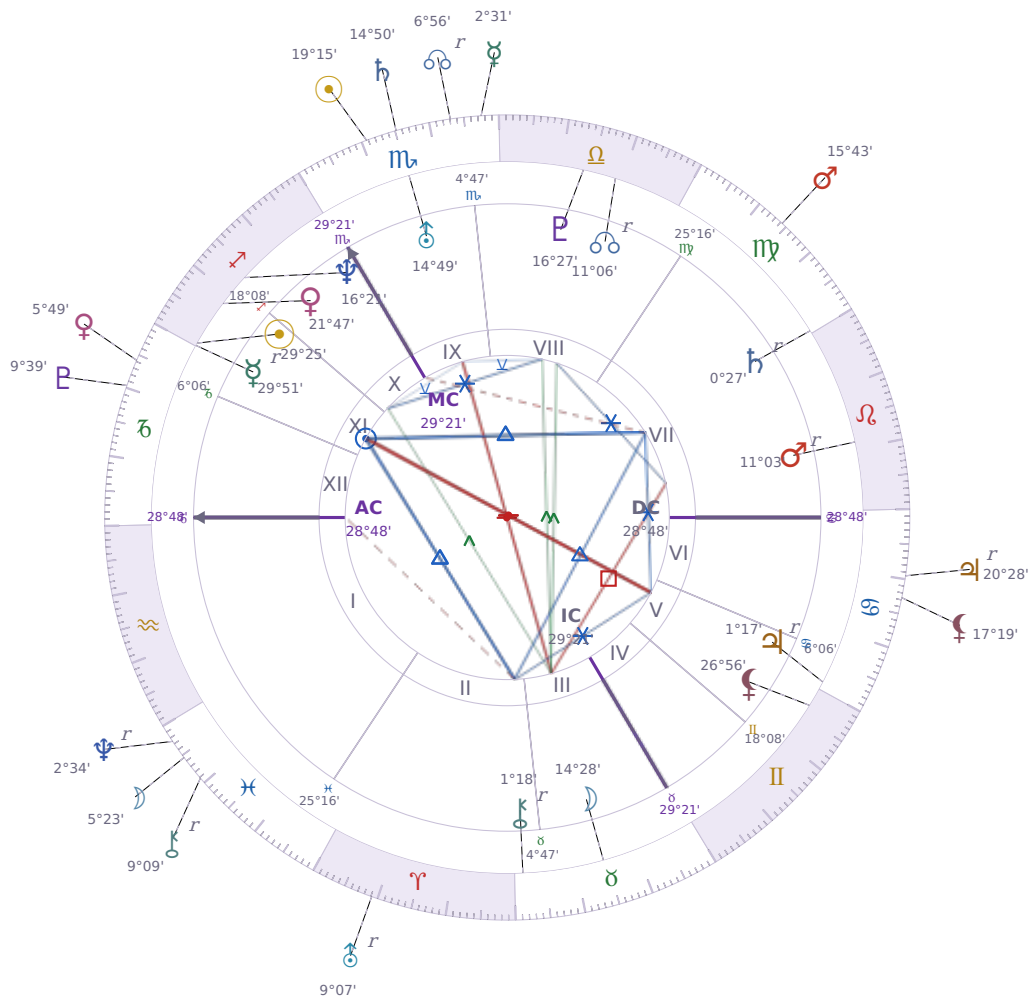

DAILY PERSONAL HOROSCOPE

Emmanuel Macron

President of France since 2017

♊ Sagittarius December 21, 1977 10:40 Amiens

Monday, 11 November 2013

TRANSITS FOR TODAY

☉ Sun	in ♏ Scorpio	19°15'36"
☾ Moon	in ♓ Pisces	5°23'55"
☿ Mercury	in ♏ Scorpio	2°31'36"
♀ Venus	in ♑ Capricorn	5°49'06"
♂ Mars	in ♍ Virgo	15°43'46"
♃ Jupiter	in ♋ Cancer Rx	20°28'48"
♄ Saturn	in ♏ Scorpio	14°50'16"

♅ Uranus	in ♈ Aries Rx	9°07'23"
♆ Neptune	in ♓ Pisces Rx	2°34'50"
♇ Pluto	in ♏ Capricorn	9°39'42"
♁ Chiron	in ♓ Pisces Rx	9°09'07"
♁ NNode	in ♏ Scorpio Rx	6°56'32"
♁ Lilith	in ♋ Cancer	17°19'07"

NATAL PLANETS